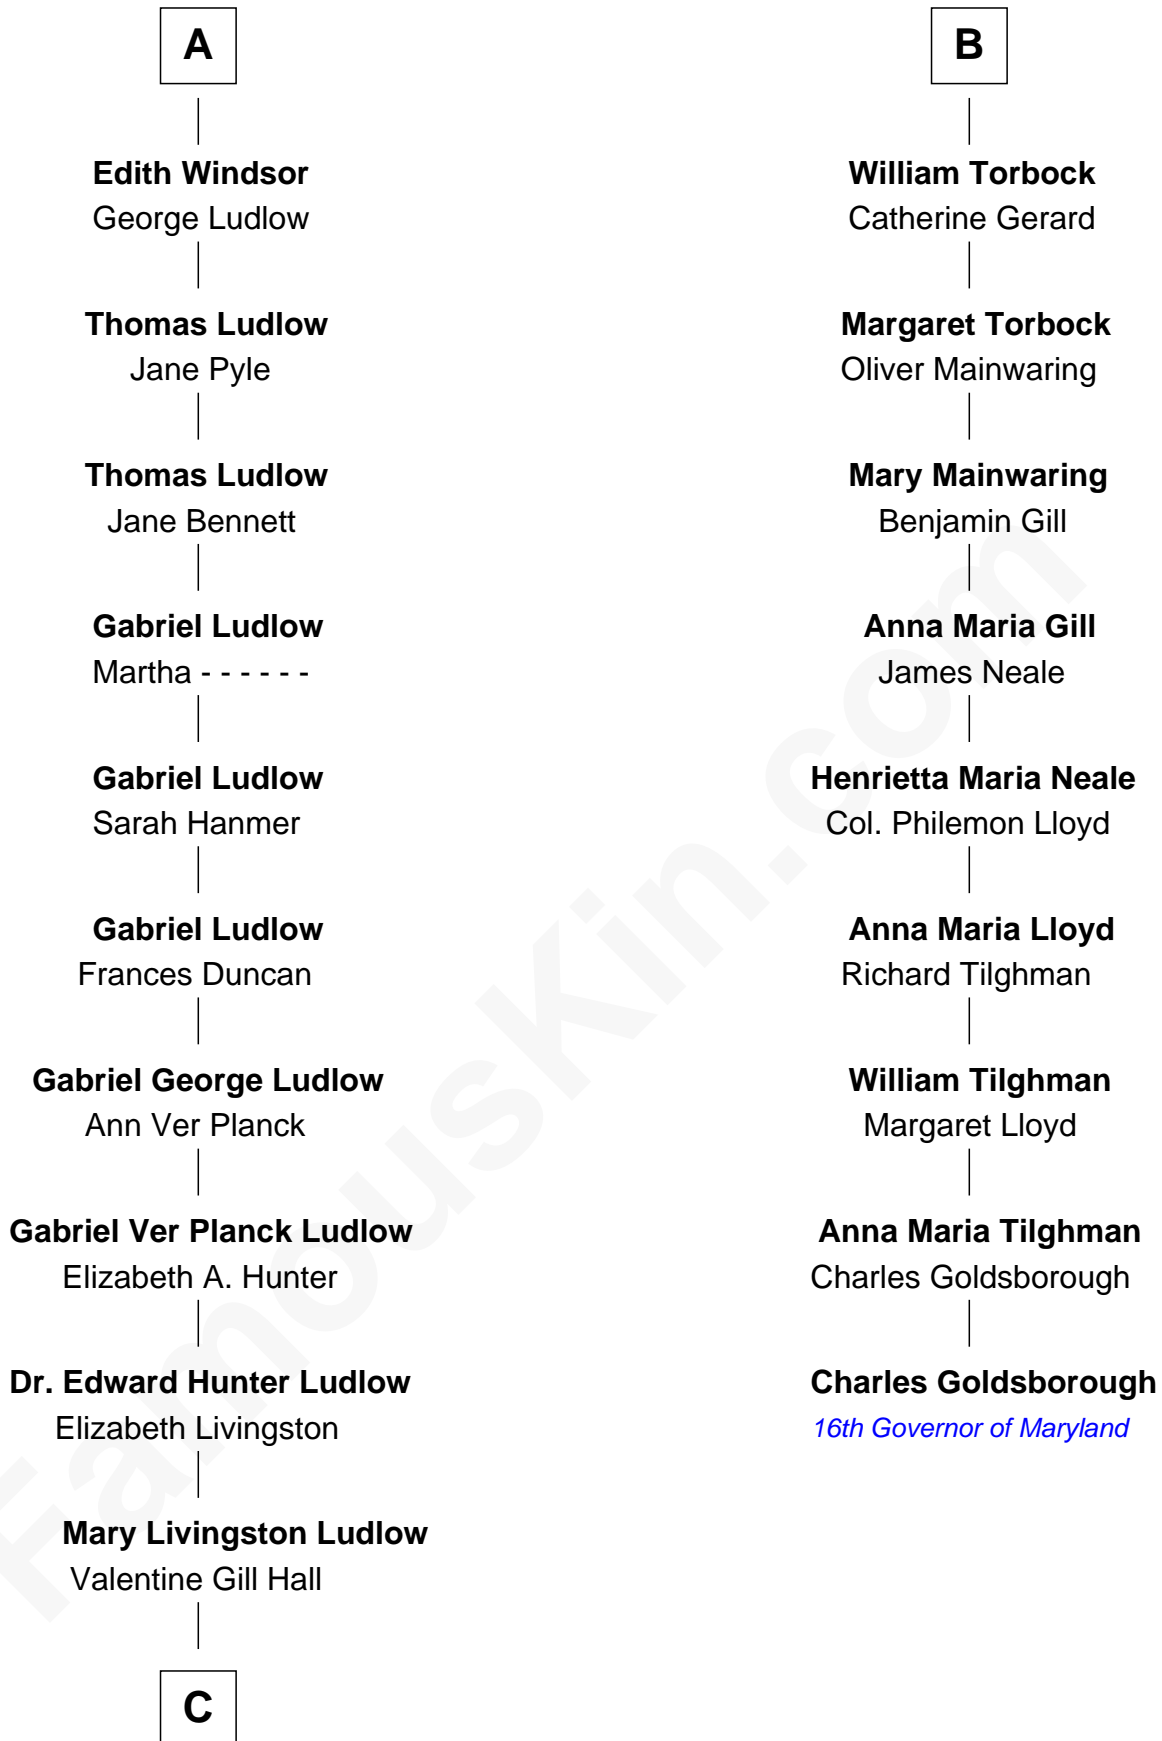

FamousKin.com

Relationship Chart of

Eleanor Roosevelt

First Lady of President Franklin D. Roosevelt

15th cousin 3 times removed of

Charles Goldsborough

16th Governor of Maryland

Humphrey de Bohun

Elizabeth Plantagenet

C

—
Anna Rebecca Hall

Elliott Roosevelt

—
Eleanor Roosevelt

First Lady of Franklin Roosevelt

FamousKin.com