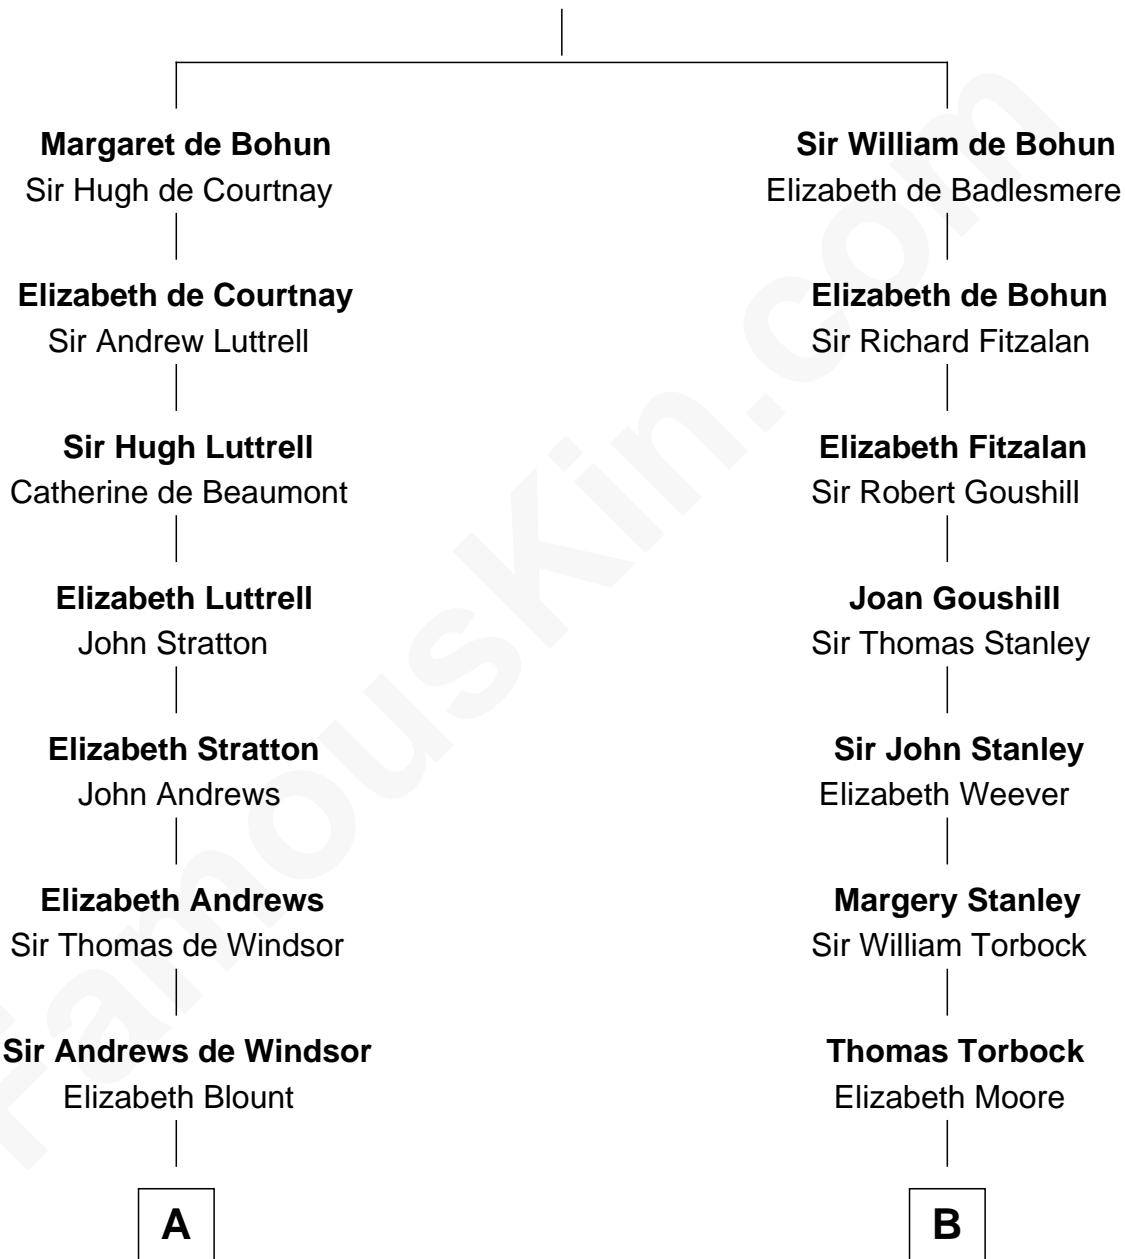

FamousKin.com

Relationship Chart of

Eleanor Roosevelt

First Lady of President Franklin D. Roosevelt

15th cousin 3 times removed of

Charles Goldsborough

16th Governor of Maryland

Humphrey de Bohun

Elizabeth Plantagenet

C

—
Anna Rebecca Hall

Elliott Roosevelt

—
Eleanor Roosevelt

First Lady of Franklin Roosevelt

FamousKin.com