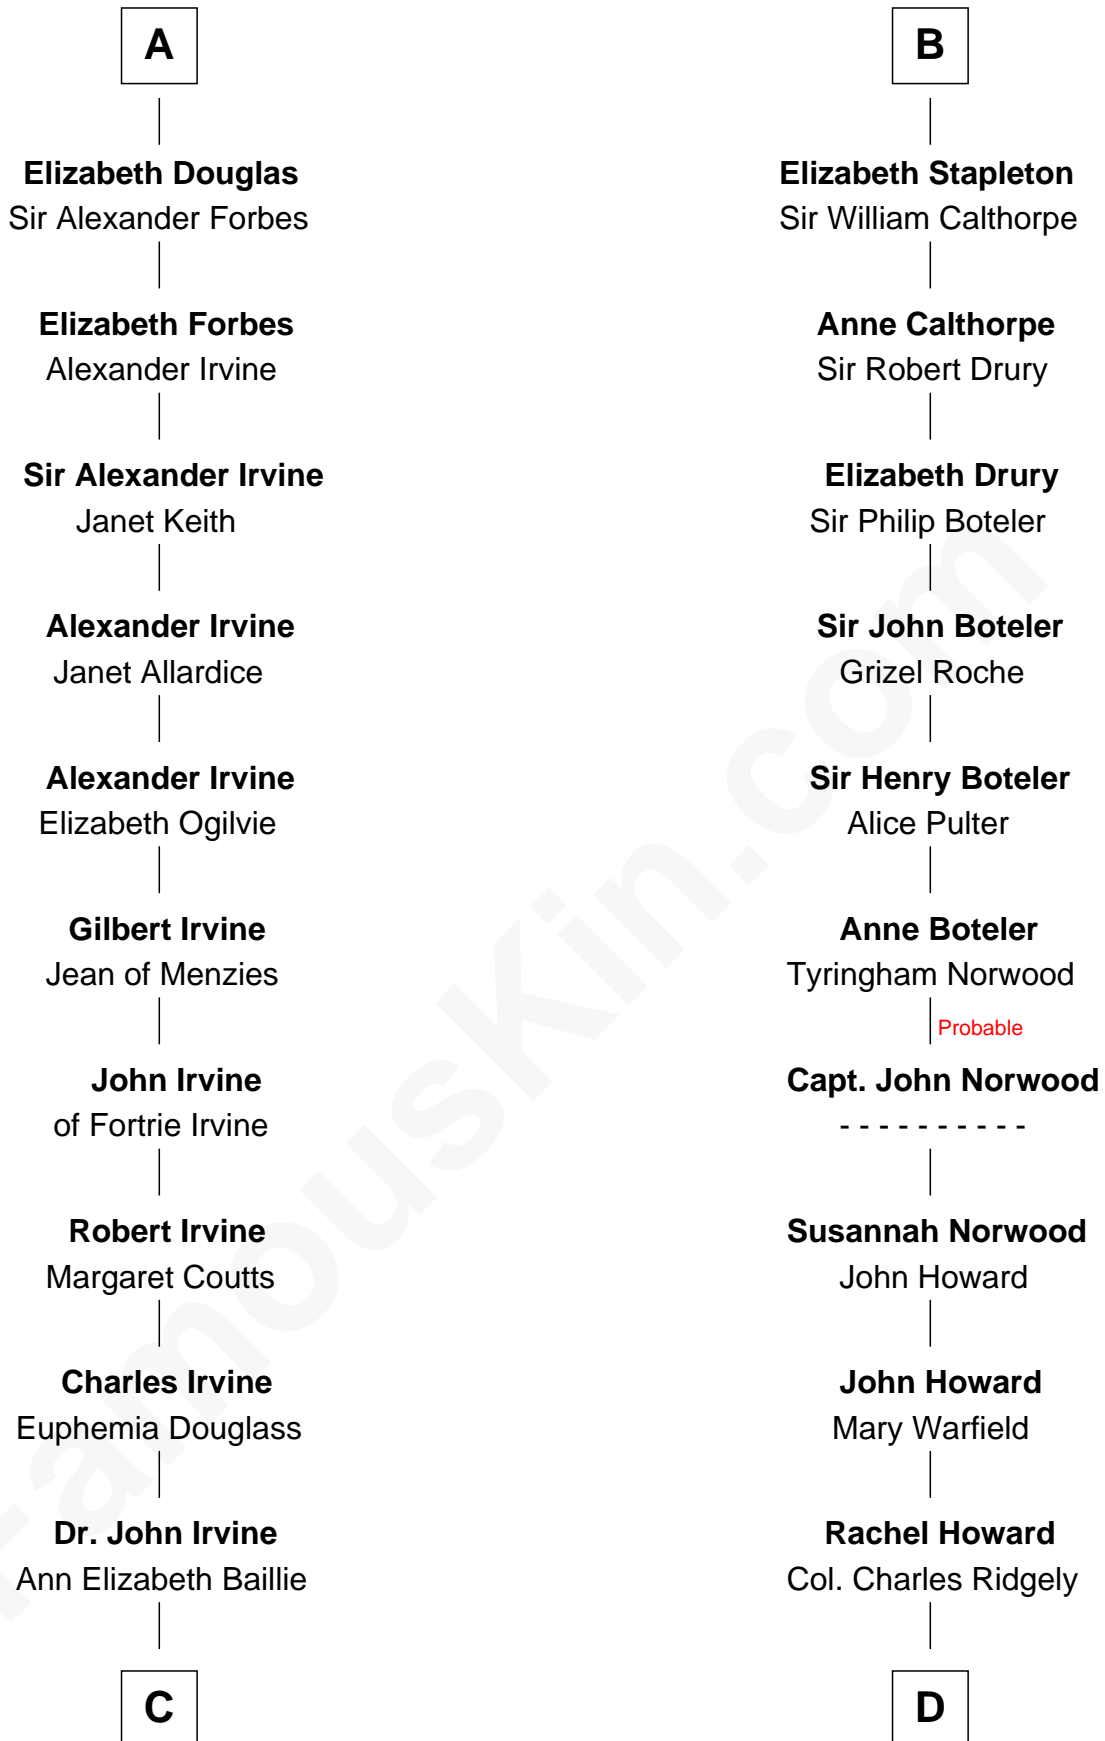

FamousKin.com

Relationship Chart of

Eleanor Roosevelt

First Lady of President Franklin D. Roosevelt

18th cousin 3 times removed of

Charles Carnan Ridgely

15th Governor of Maryland

C

Anne Irvine
James Bulloch

James Stephens Bulloch
Martha Stewart

Martha Bulloch
Theodore Roosevelt

Elliott Roosevelt
Anna Rebecca Hall

Eleanor Roosevelt
First Lady of Franklin Roosevelt

D

Achsah Ridgely
Charles R. Carnan

Charles Carnan Ridgely
15th Governor of Maryland

FamousKin.com