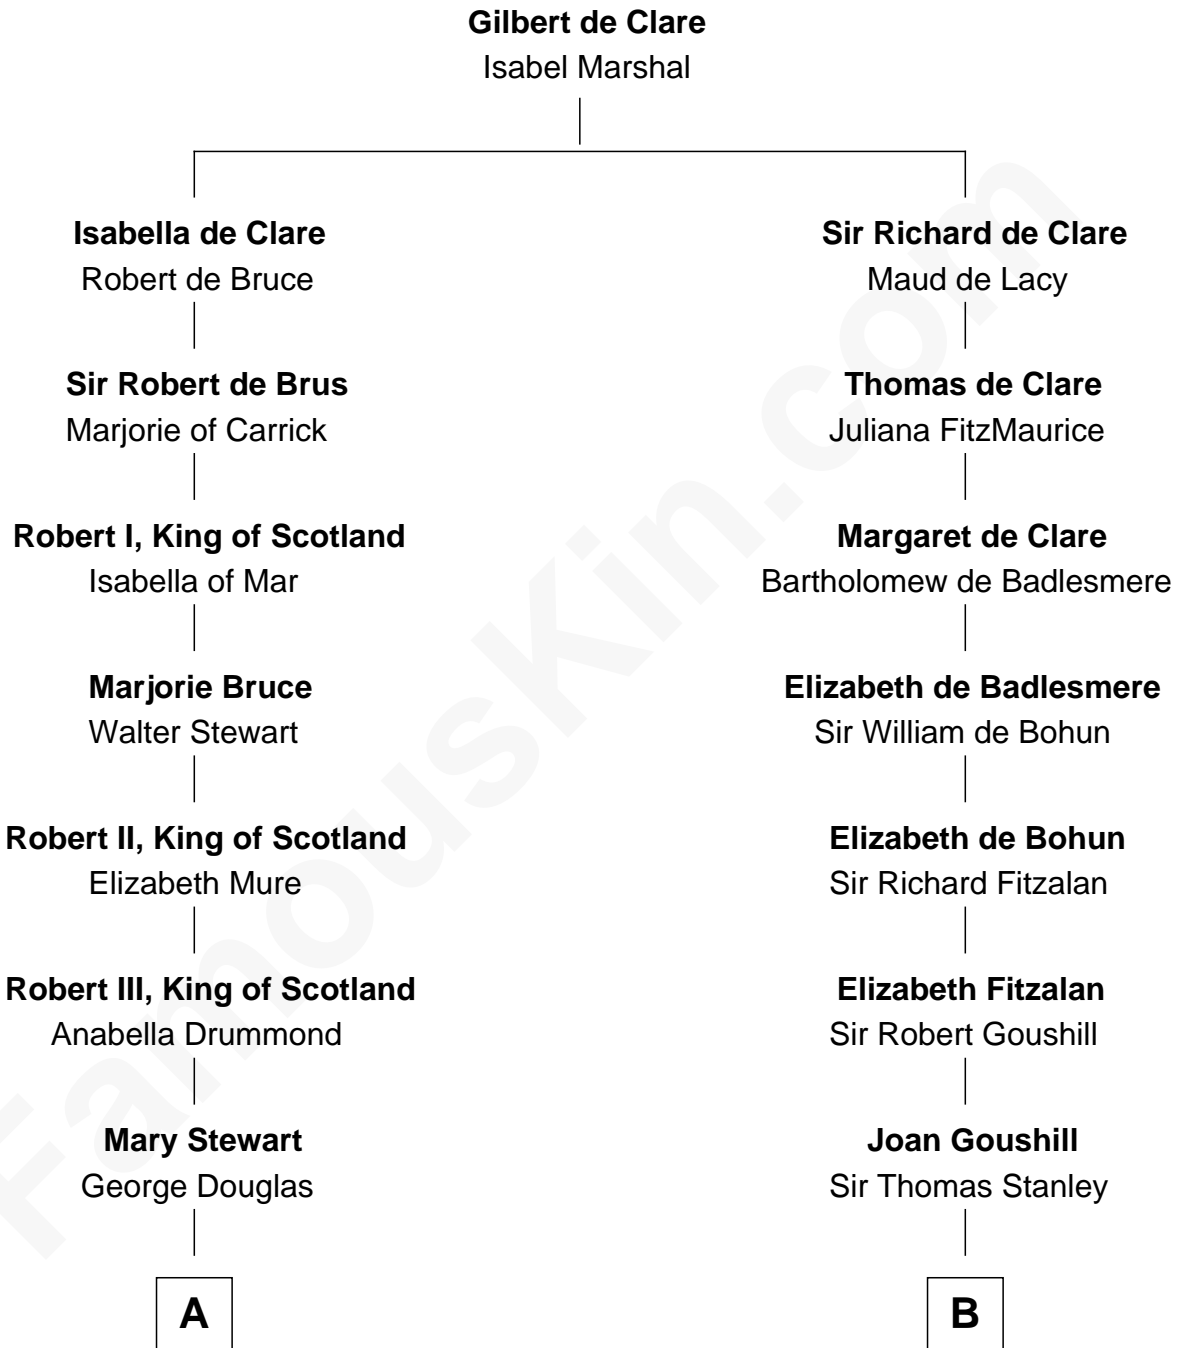

FamousKin.com

Relationship Chart of

Eleanor Roosevelt

First Lady of President Franklin D. Roosevelt

19th cousin 2 times removed of

Zachary Taylor
12th U.S. President

C

Anne Irvine
James Bulloch

James Stephens Bulloch
Martha Stewart

Martha Bulloch
Theodore Roosevelt

Elliott Roosevelt
Anna Rebecca Hall

Eleanor Roosevelt
First Lady of Franklin Roosevelt

D

William Strother
Sarah Bayly

Sarah Dabney Strother
Col. Richard Taylor

Zachary Taylor
12th U.S. President

FamousKin.com