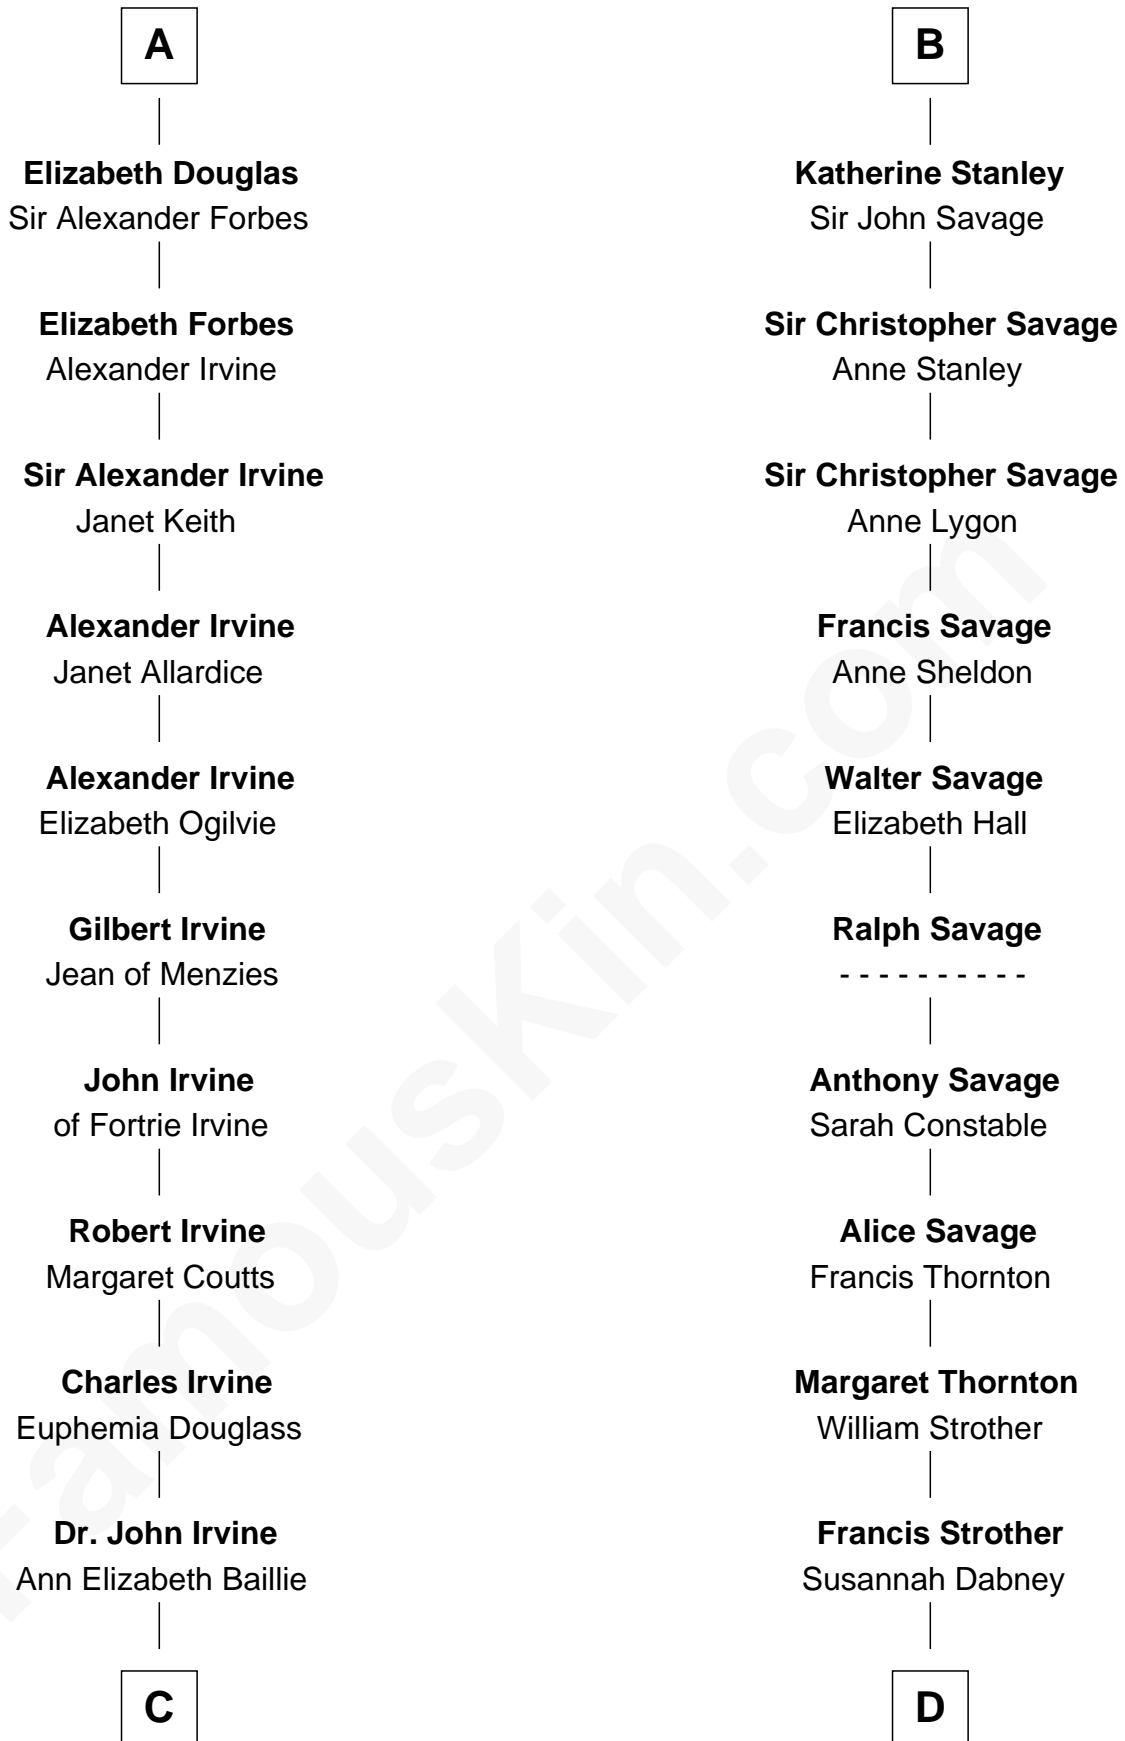

FamousKin.com

Relationship Chart of

Eleanor Roosevelt

First Lady of President Franklin D. Roosevelt

19th cousin 2 times removed of

Zachary Taylor
12th U.S. President

C

Anne Irvine
James Bulloch

James Stephens Bulloch
Martha Stewart

Martha Bulloch
Theodore Roosevelt

Elliott Roosevelt
Anna Rebecca Hall

Eleanor Roosevelt
First Lady of Franklin Roosevelt

D

William Strother
Sarah Bayly

Sarah Dabney Strother
Col. Richard Taylor

Zachary Taylor
12th U.S. President

FamousKin.com