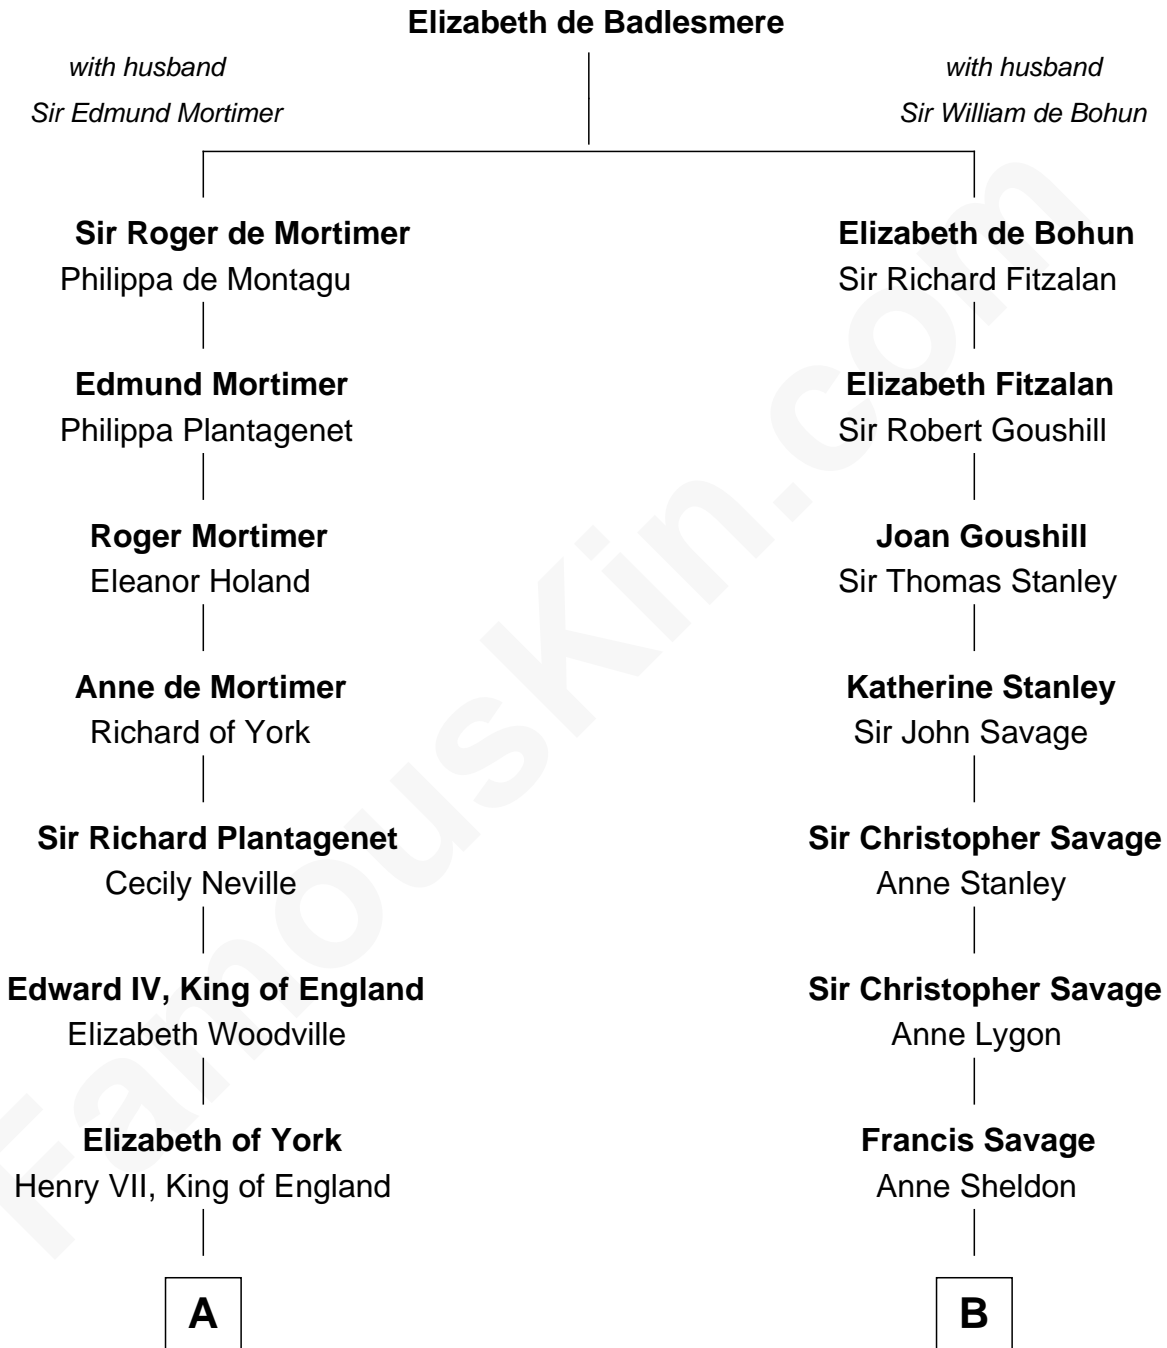

FamousKin.com

Relationship Chart of

Eleanor Roosevelt

First Lady of President Franklin D. Roosevelt

15th cousin 6 times removed of

Zachary Taylor
12th U.S. President

C

—
Gabriel Ver Planck Ludlow

Elizabeth A. Hunter

—
Dr. Edward Hunter Ludlow

Elizabeth Livingston

—
Mary Livingston Ludlow

Valentine Gill Hall

—
Anna Rebecca Hall

Elliott Roosevelt

—
Eleanor Roosevelt

First Lady of Franklin Roosevelt

FamousKin.com