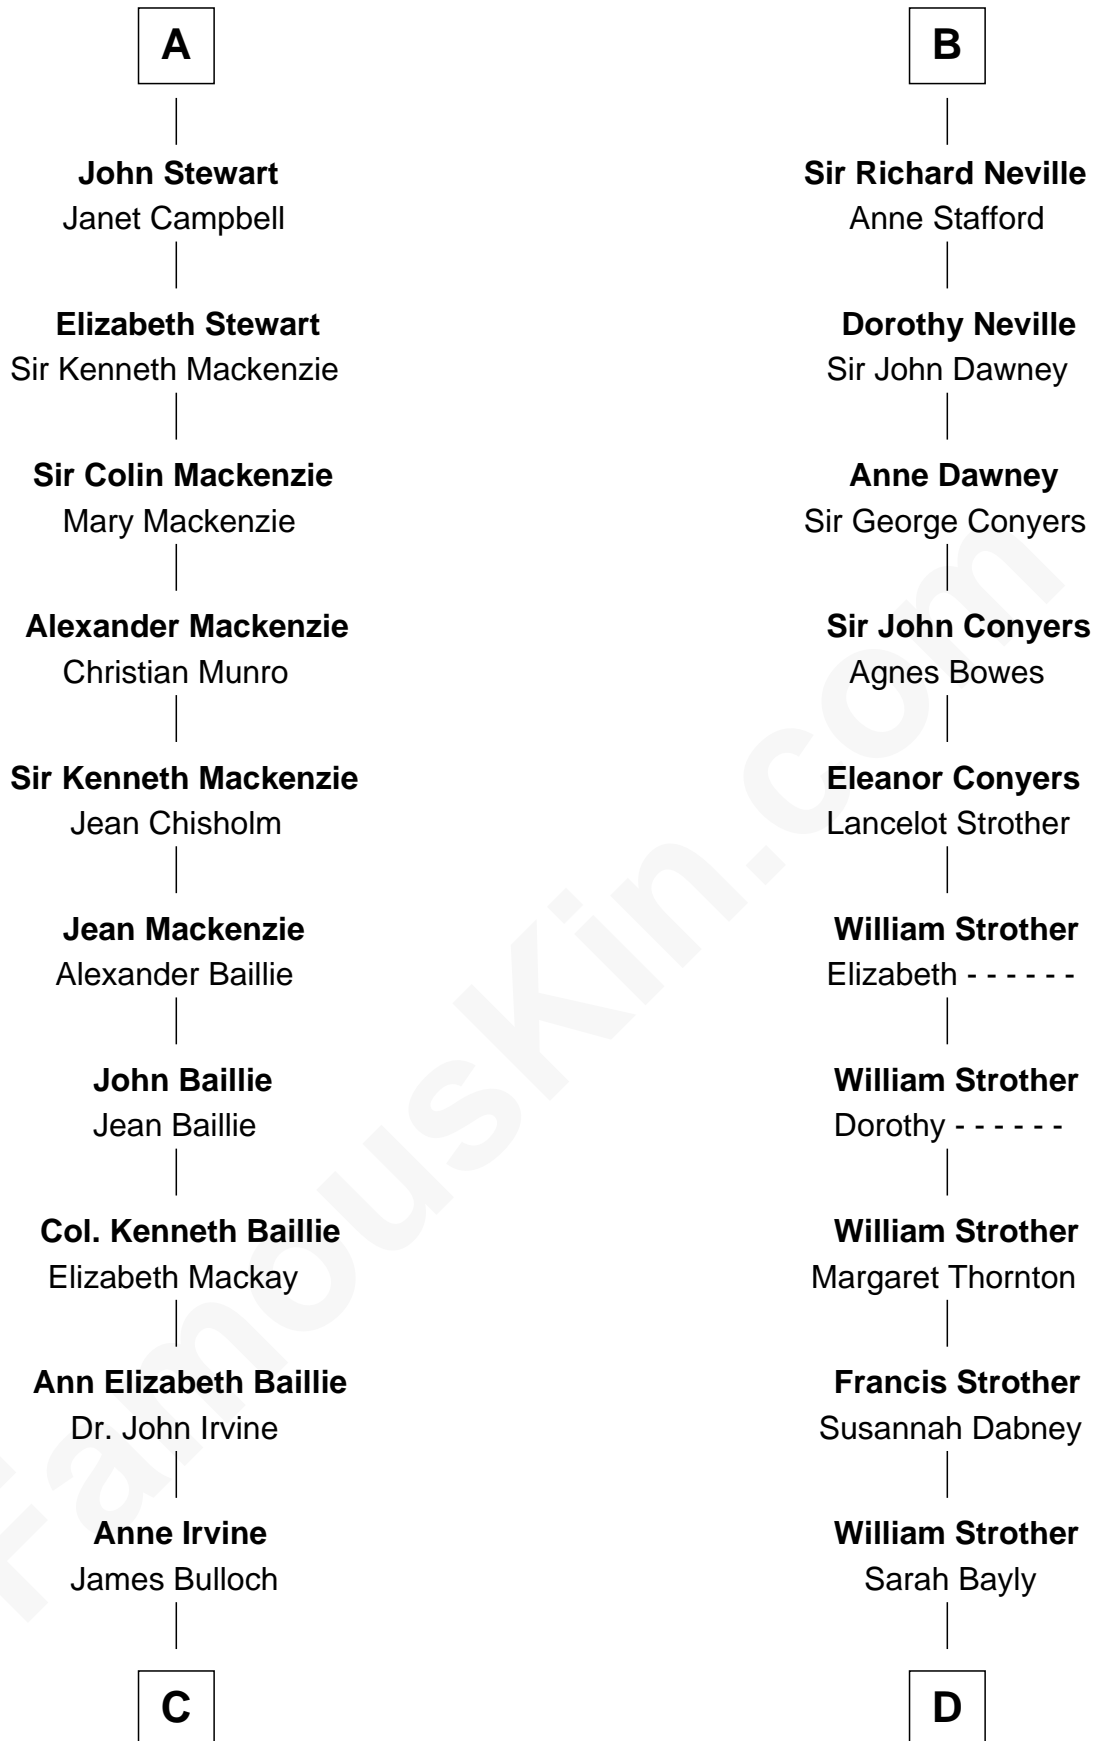

FamousKin.com

Relationship Chart of

Eleanor Roosevelt

First Lady of President Franklin D. Roosevelt

18th cousin 2 times removed of

Zachary Taylor
12th U.S. President

King Henry I of Navarre
Blanche of Artois

FamousKin.com