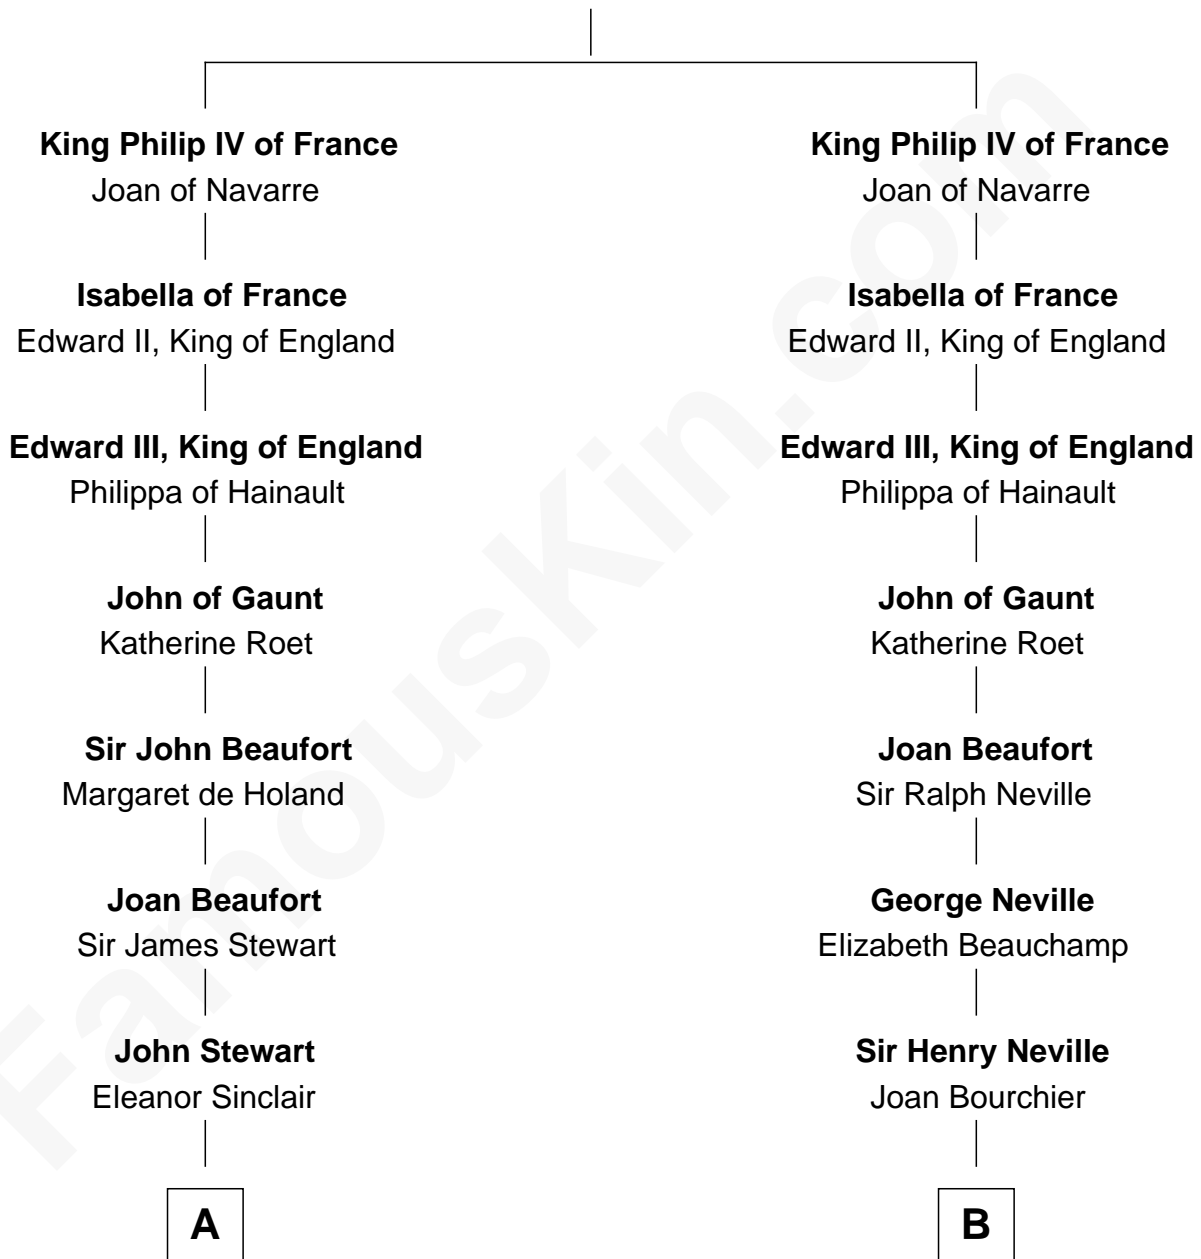

FamousKin.com

Relationship Chart of

Eleanor Roosevelt

First Lady of President Franklin D. Roosevelt

18th cousin 2 times removed of

Zachary Taylor

12th U.S. President

Philip III, King of France

Isabella of Aragon

FamousKin.com