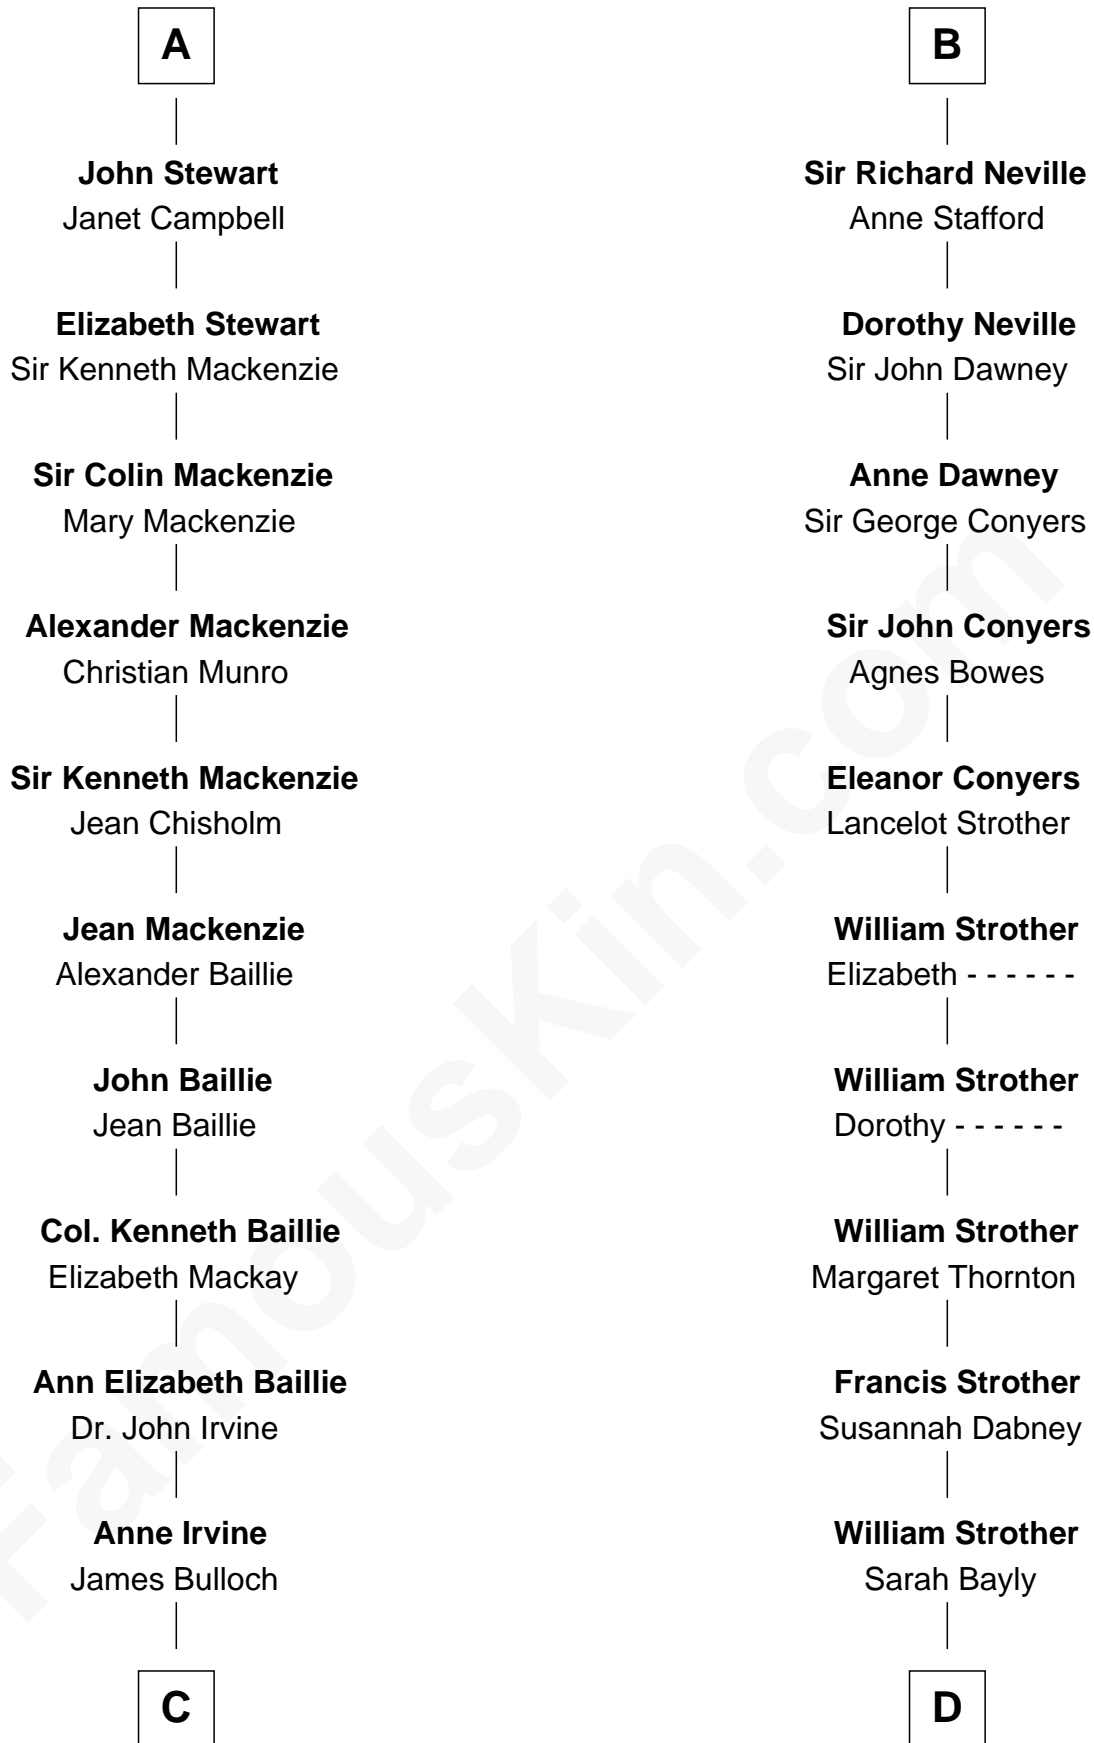

FamousKin.com

Relationship Chart of

Eleanor Roosevelt

First Lady of President Franklin D. Roosevelt

18th cousin 2 times removed of

Zachary Taylor

12th U.S. President

Philip III, King of France

Isabella of Aragon

FamousKin.com