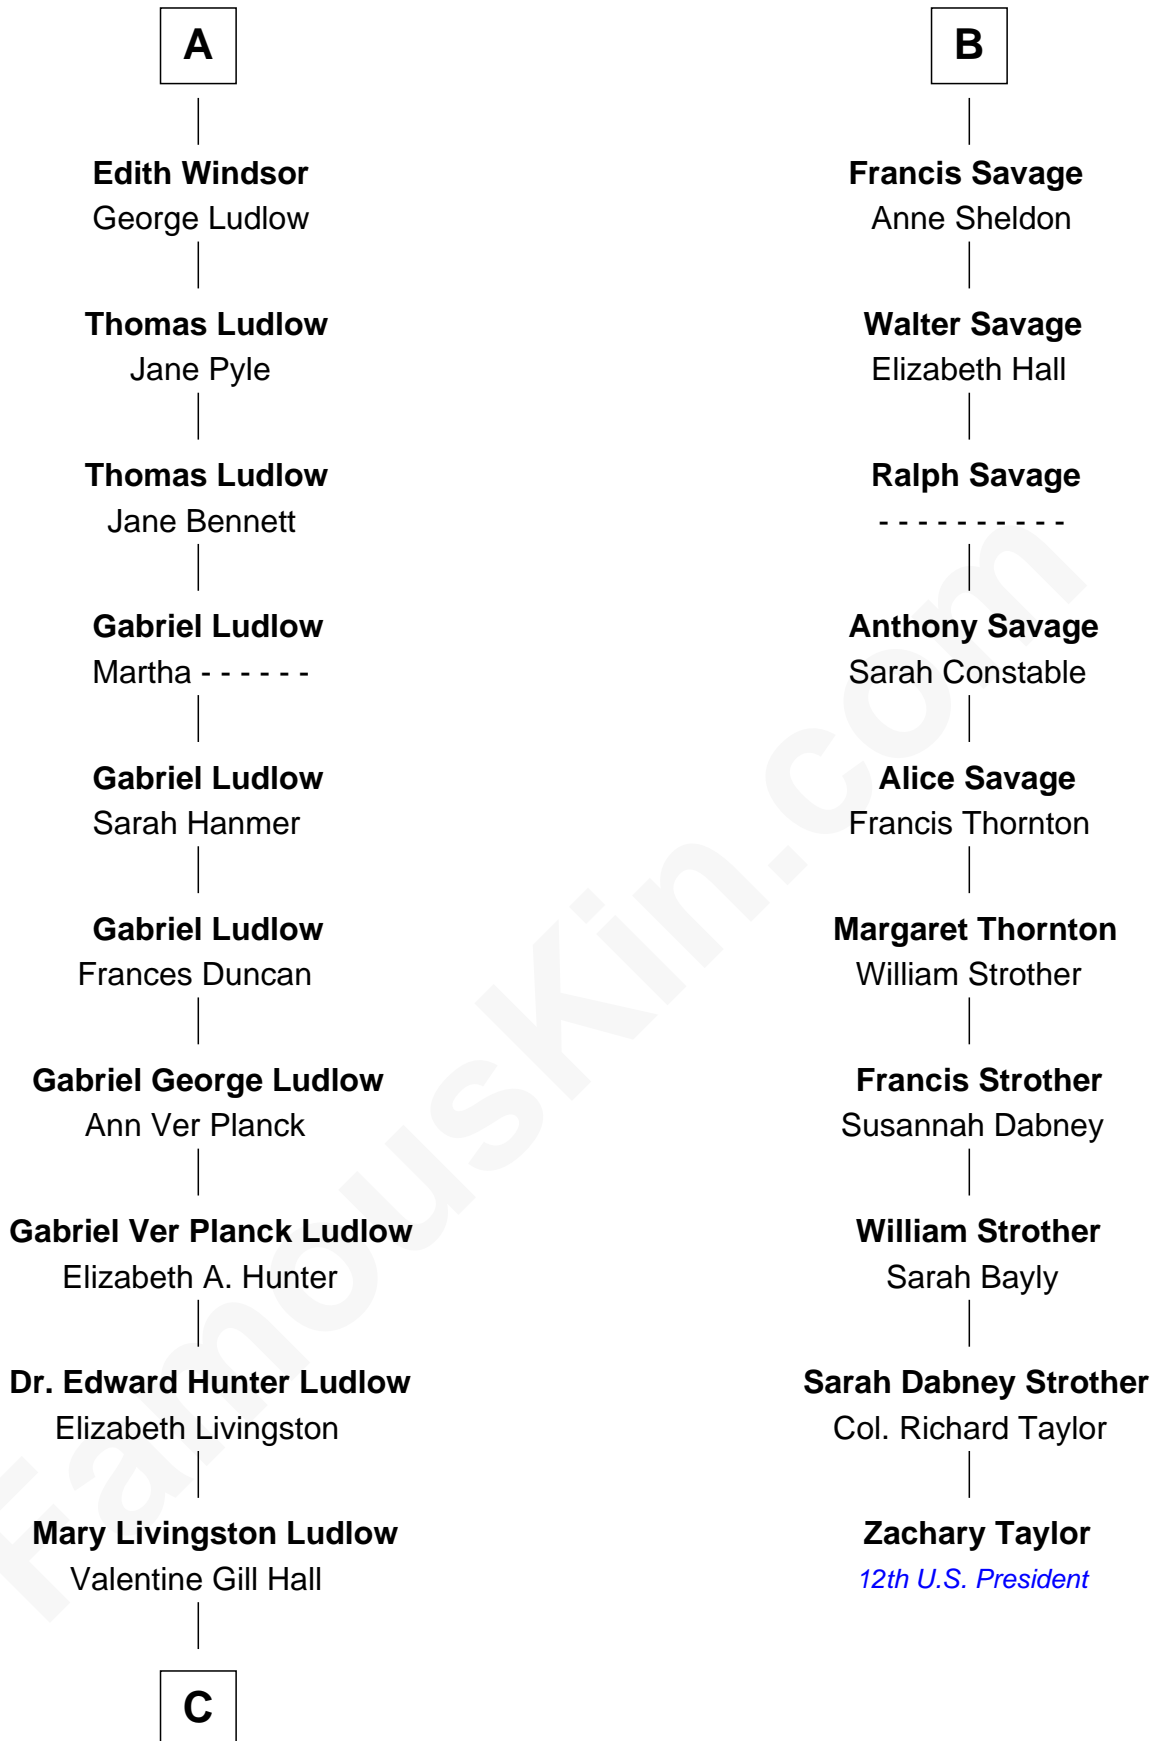

FamousKin.com

Relationship Chart of

Eleanor Roosevelt

First Lady of President Franklin D. Roosevelt

16th cousin 2 times removed of

Zachary Taylor
12th U.S. President

Humphrey de Bohun
Elizabeth Plantagenet

C

—
Anna Rebecca Hall

Elliott Roosevelt

—
Eleanor Roosevelt

First Lady of Franklin Roosevelt

FamousKin.com