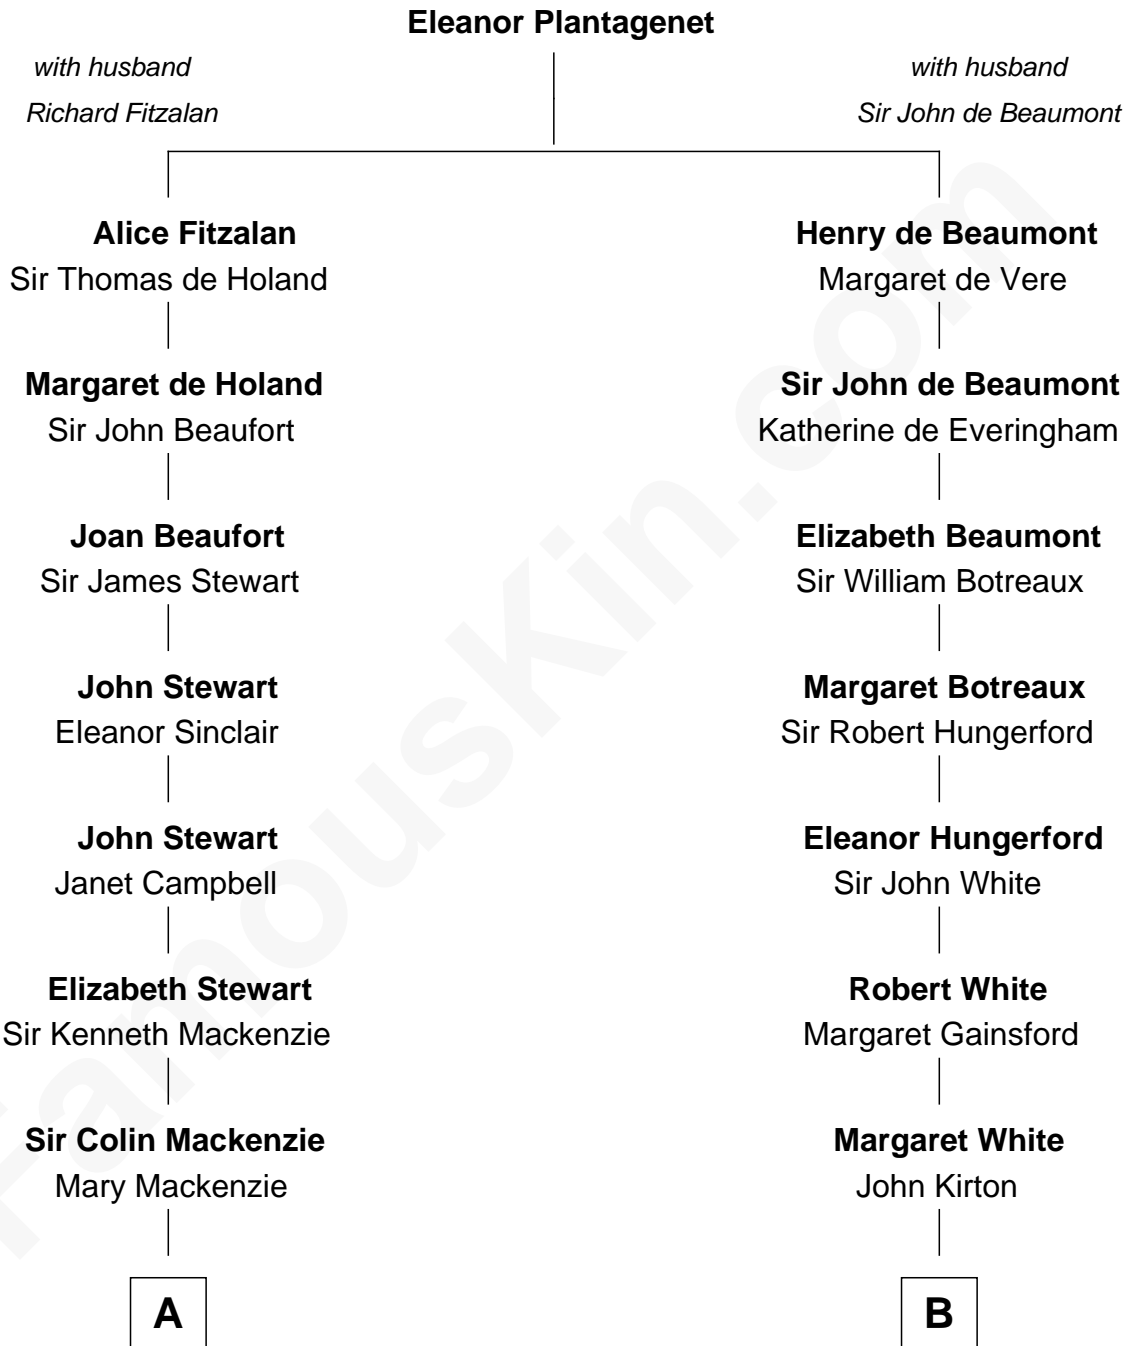

FamousKin.com

Relationship Chart of Eleanor Roosevelt

First Lady of President Franklin D. Roosevelt

17th cousin 4 times removed of

Thomas J. Watson, Jr.
President and CEO of I.B.M.

C

Mary Hamilton

Dr. Oliver Kittredge