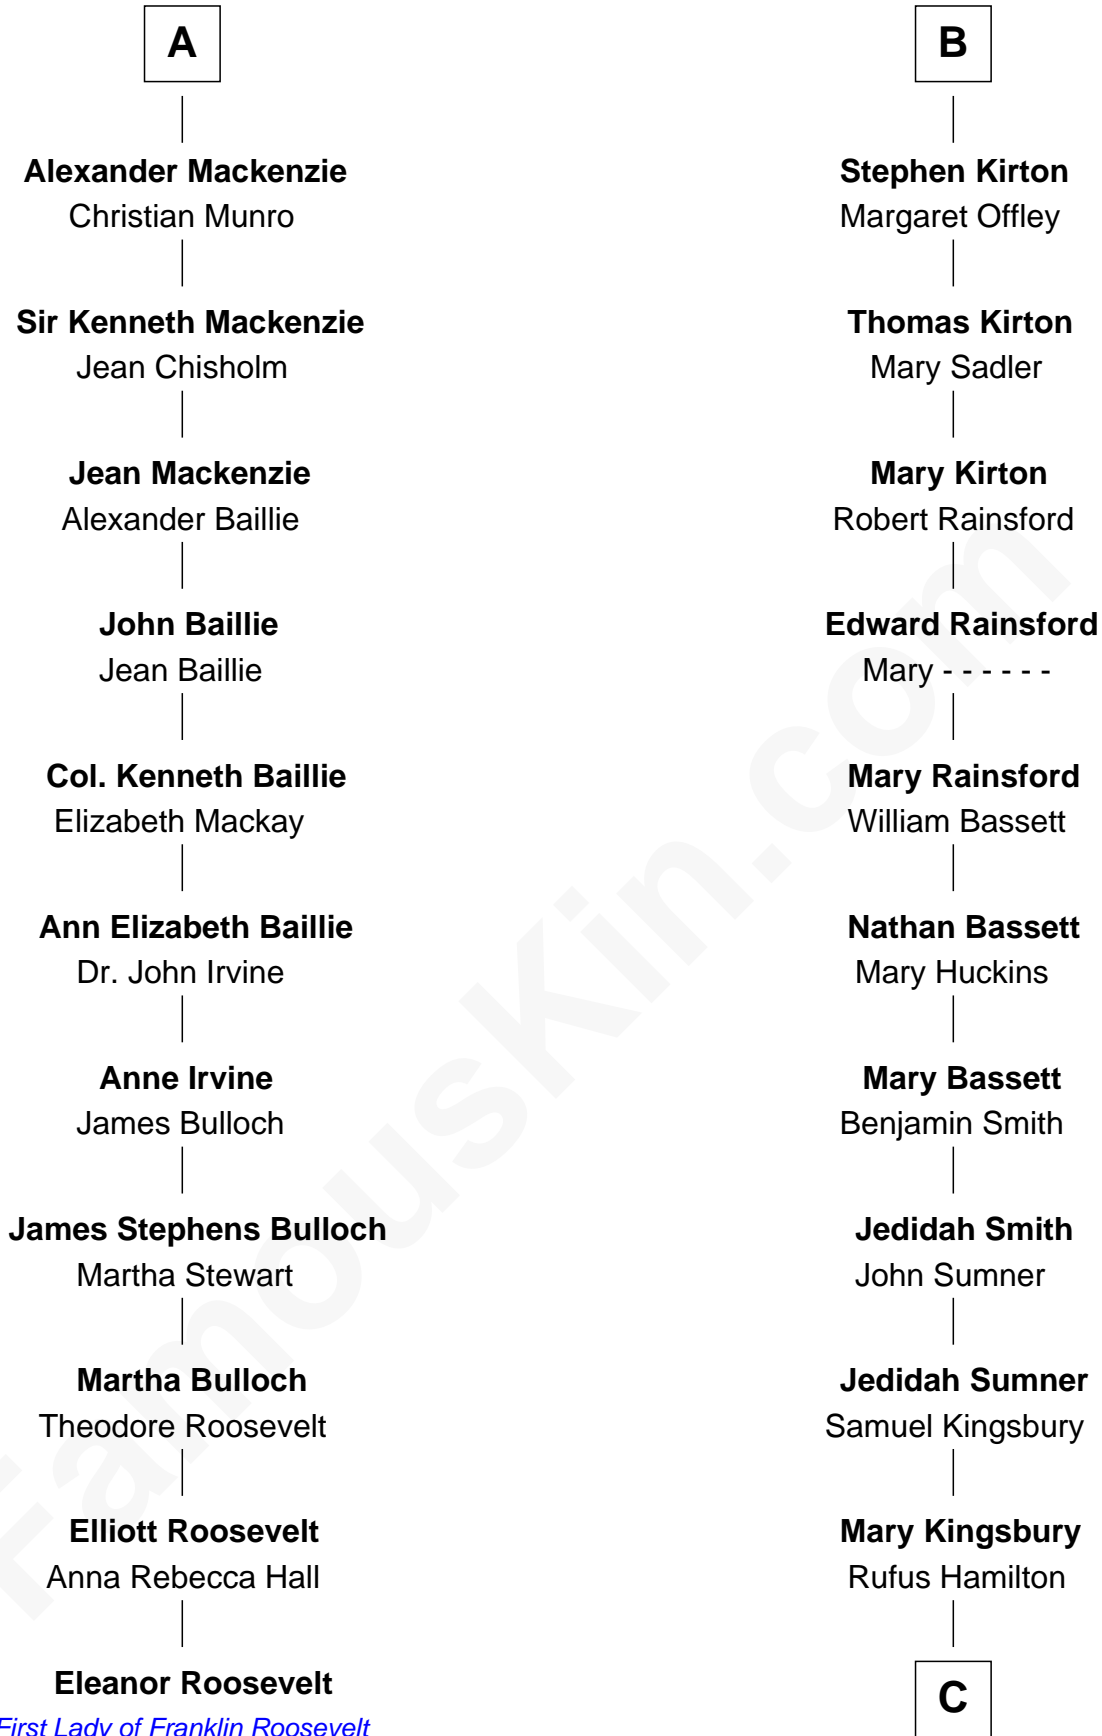

FamousKin.com

Relationship Chart of Eleanor Roosevelt

First Lady of President Franklin D. Roosevelt

17th cousin 4 times removed of

Thomas J. Watson, Jr.
President and CEO of I.B.M.

C

Mary Hamilton

Dr. Oliver Kittredge

Oliver Kittredge

Julia Ann Estabrook

Arthur Melville Kittredge

Mary Jeannette Broadwell

Mary Jeannette Kittredge

Thomas John Watson

Thomas J. Watson, Jr.

President and CEO of I.B.M.