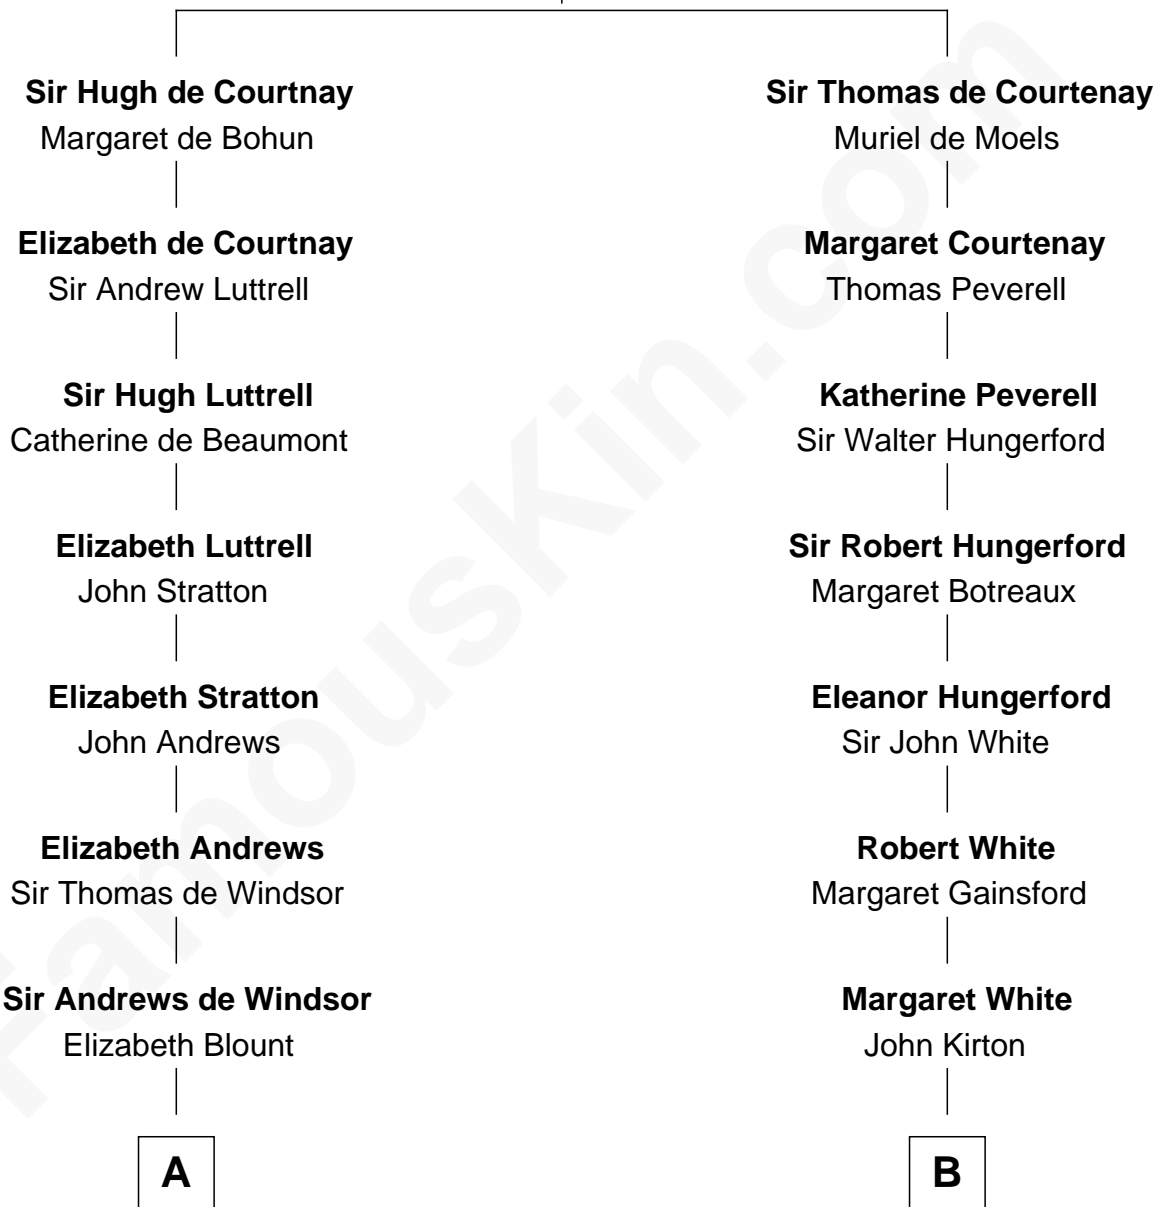

FamousKin.com

Relationship Chart of Eleanor Roosevelt

First Lady of President Franklin D. Roosevelt

18th cousin 3 times removed of

Thomas J. Watson, Jr.
President and CEO of I.B.M.

Sir Hugh de Courtenay
Agnes de St. John

C

Anna Rebecca Hall
Elliott Roosevelt

Eleanor Roosevelt
First Lady of Franklin Roosevelt

D

Mary Hamilton
Dr. Oliver Kittredge

Oliver Kittredge
Julia Ann Estabrook

Arthur Melville Kittredge
Mary Jeannette Broadwell