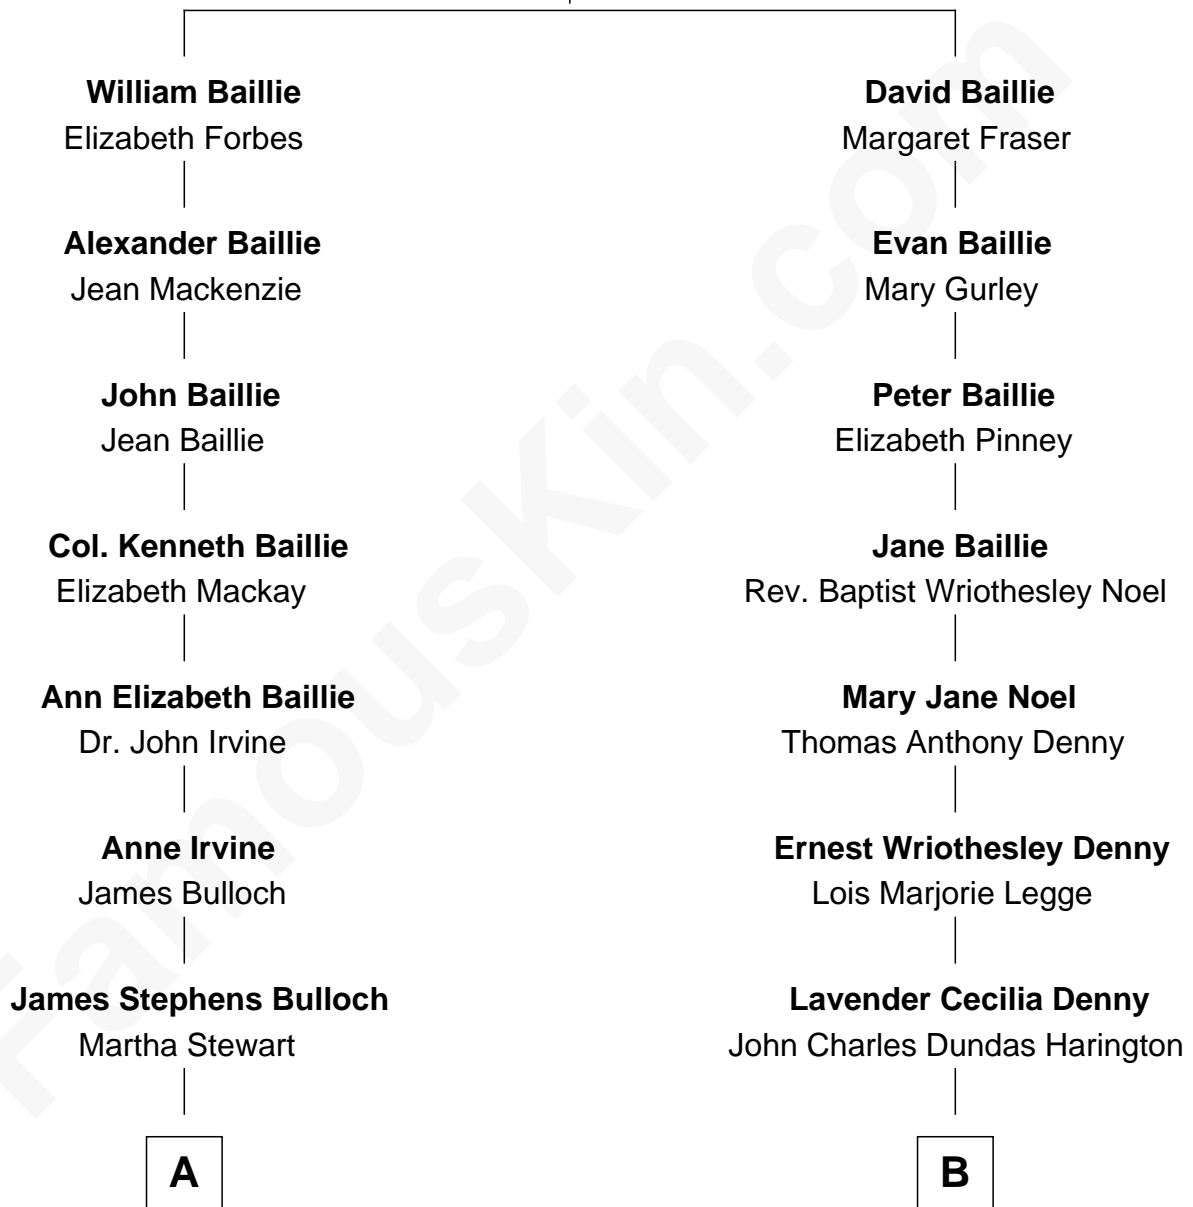

FamousKin.com

Relationship Chart of

Eleanor Roosevelt

First Lady of President Franklin D. Roosevelt

8th cousin 1 time removed of

Kit Harington

TV Actor - "Game of Thrones"

Alexander Baillie
Catherine Munro

A

Martha Bulloch
Theodore Roosevelt

Elliott Roosevelt
Anna Rebecca Hall

Eleanor Roosevelt
First Lady of Franklin Roosevelt

B

Sir David Richard Harington
Deborah Jane Catesby

Kit Harington
TV Actor - "Game of Thrones"