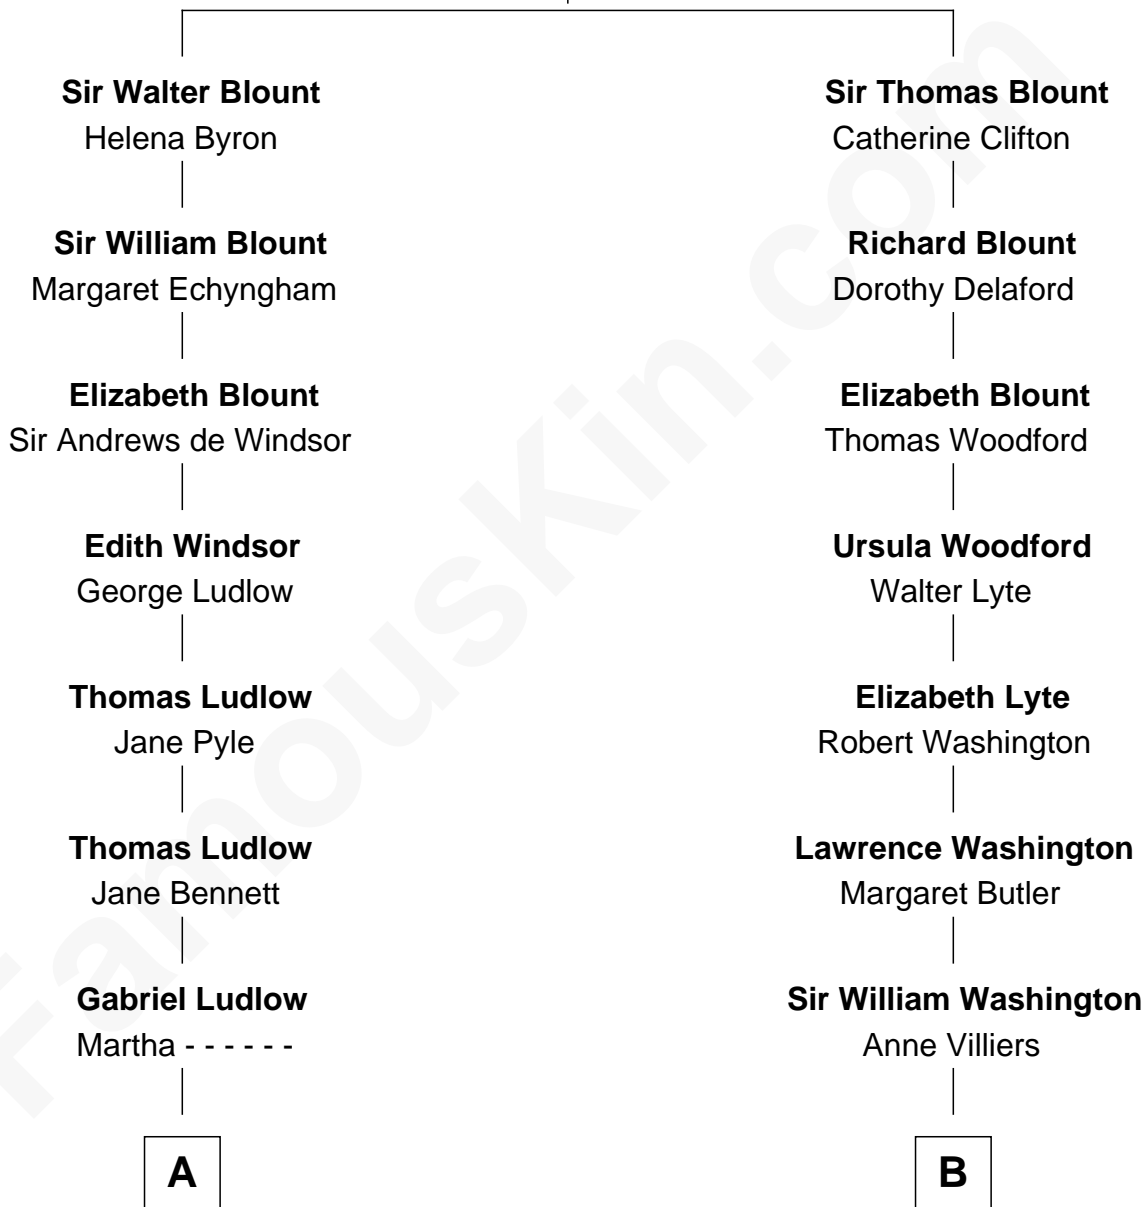

FamousKin.com

Relationship Chart of

Eleanor Roosevelt

First Lady of President Franklin D. Roosevelt

14th cousin 4 times removed of

Kit Harington

TV Actor - "Game of Thrones"

Sir Thomas Blount

Margaret de Gresley

C

Sir David Richard Harington

Deborah Jane Catesby

Kit Harington

TV Actor - "Game of Thrones"

FamousKin.com