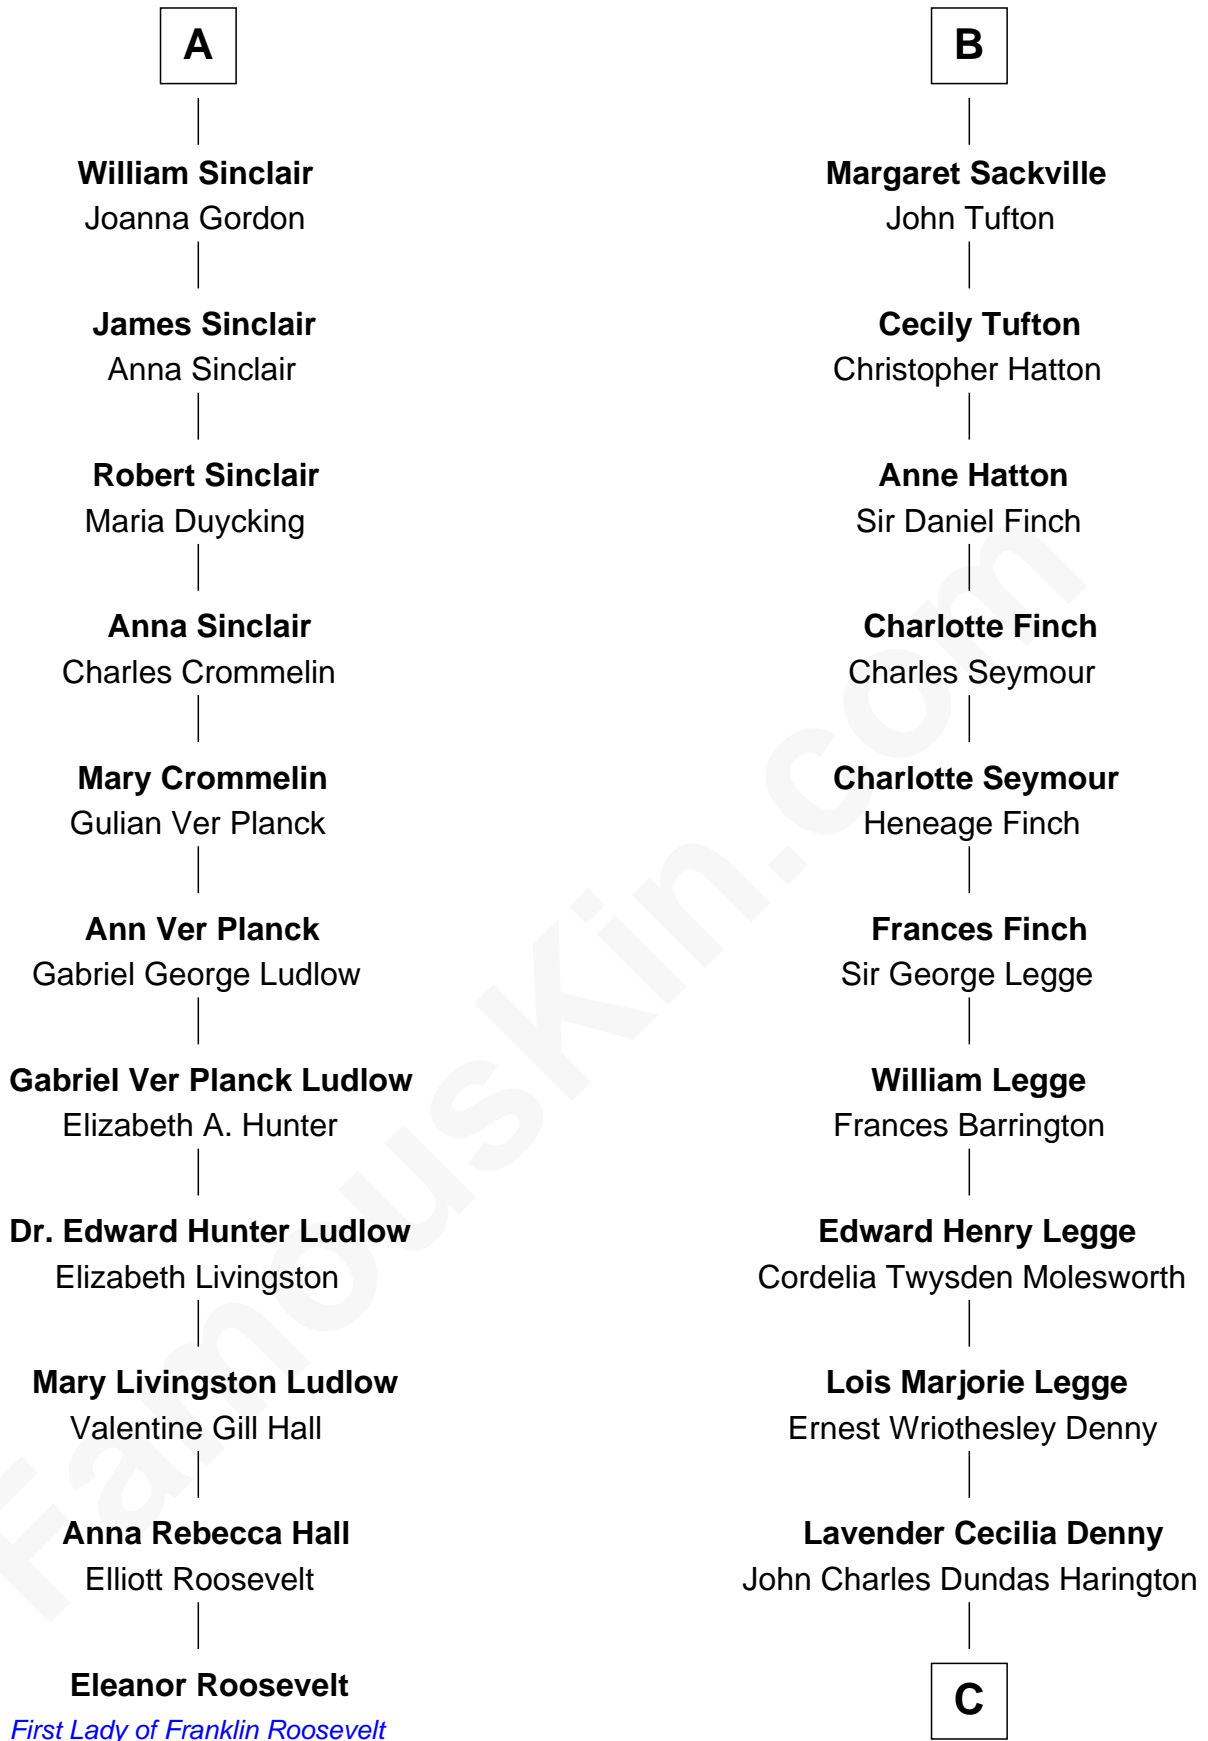

FamousKin.com

Relationship Chart of

Eleanor Roosevelt

First Lady of President Franklin D. Roosevelt

17th cousin 1 time removed of

Kit Harington

TV Actor - "Game of Thrones"

C

Sir David Richard Harington

Deborah Jane Catesby

Kit Harington

TV Actor - "Game of Thrones"

FamousKin.com