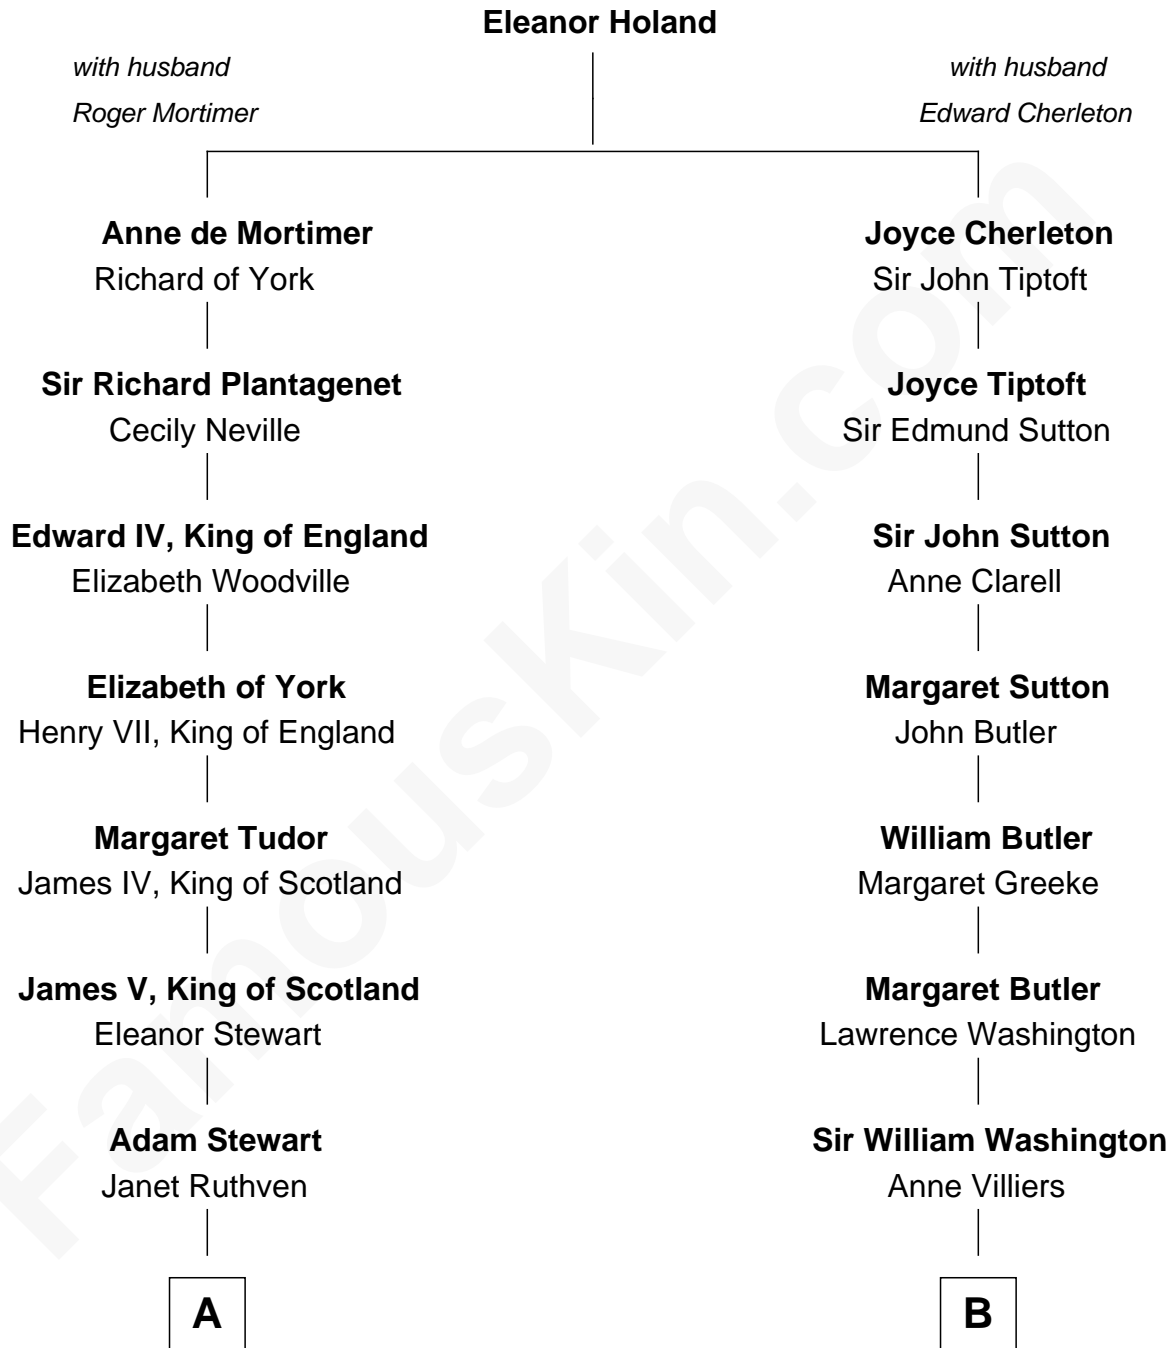

FamousKin.com

Relationship Chart of

Eleanor Roosevelt

First Lady of President Franklin D. Roosevelt

18th cousin of

Kit Harington

TV Actor - "Game of Thrones"

C

Anna Rebecca Hall
Elliott Roosevelt

Eleanor Roosevelt

First Lady of Franklin Roosevelt

D

Sir David Richard Harington
Deborah Jane Catesby

Kit Harington

TV Actor - "Game of Thrones"

FamousKin.com