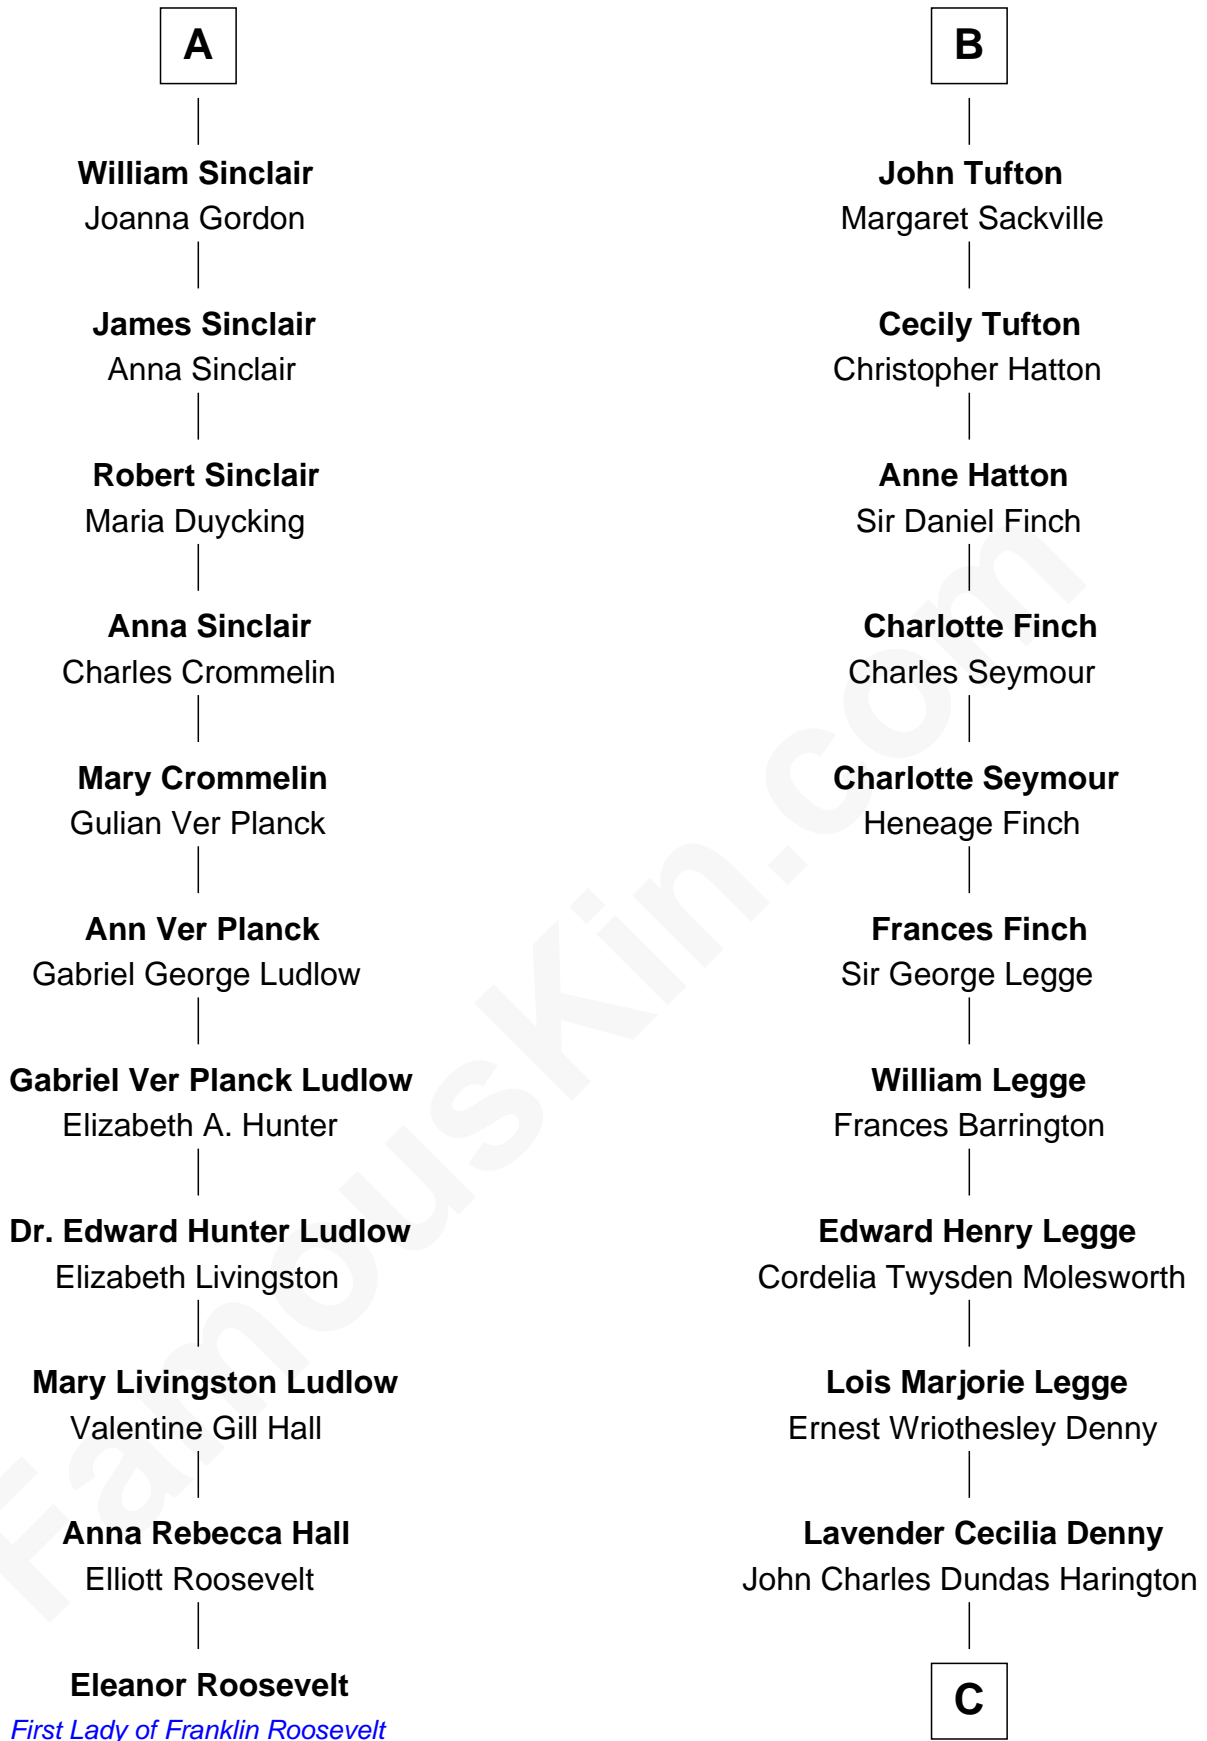

FamousKin.com

Relationship Chart of

Eleanor Roosevelt

First Lady of President Franklin D. Roosevelt

17th cousin 1 time removed of

Kit Harington

TV Actor - "Game of Thrones"

C

Sir David Richard Harington

Deborah Jane Catesby

Kit Harington

TV Actor - "Game of Thrones"

FamousKin.com