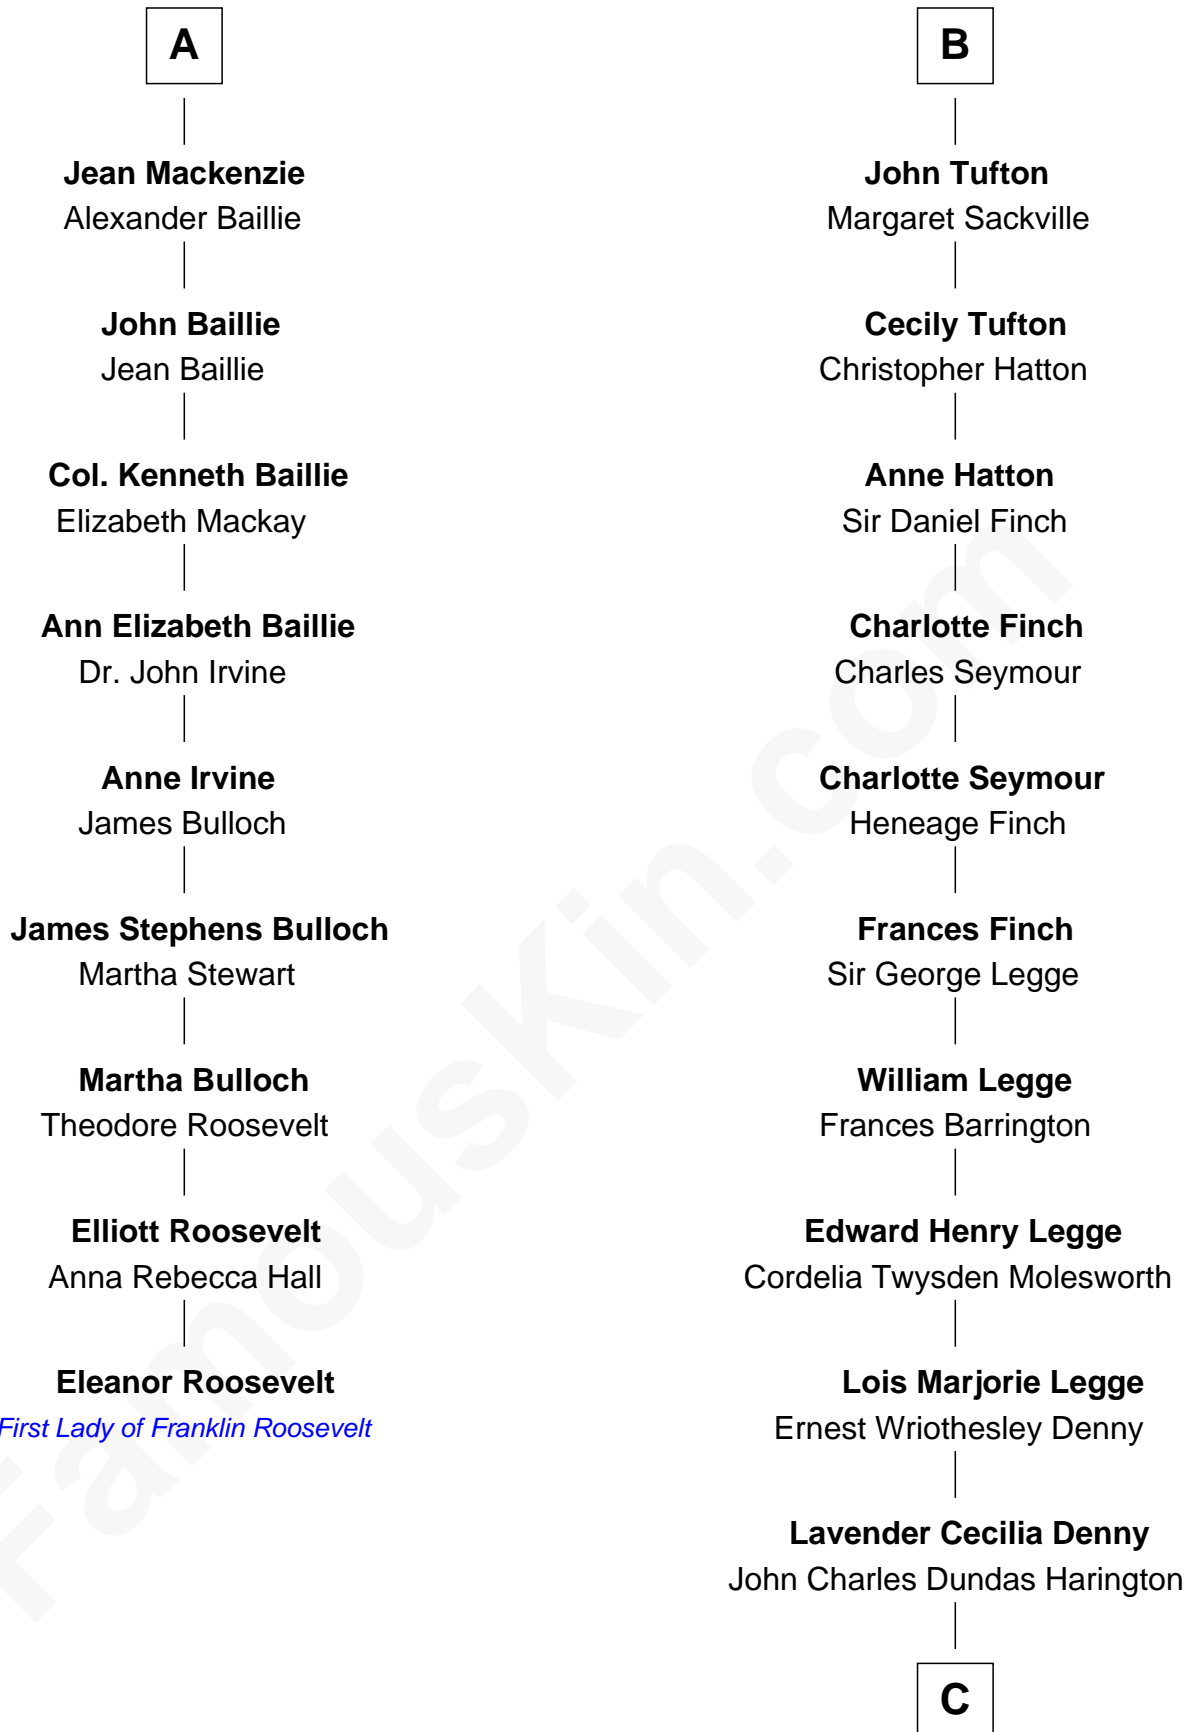

FamousKin.com

Relationship Chart of Eleanor Roosevelt

First Lady of President Franklin D. Roosevelt

15th cousin 3 times removed of

Kit Harington

TV Actor - "Game of Thrones"

C

|
Sir David Richard Harington

Deborah Jane Catesby

|
Kit Harington

TV Actor - "Game of Thrones"

FamousKin.com