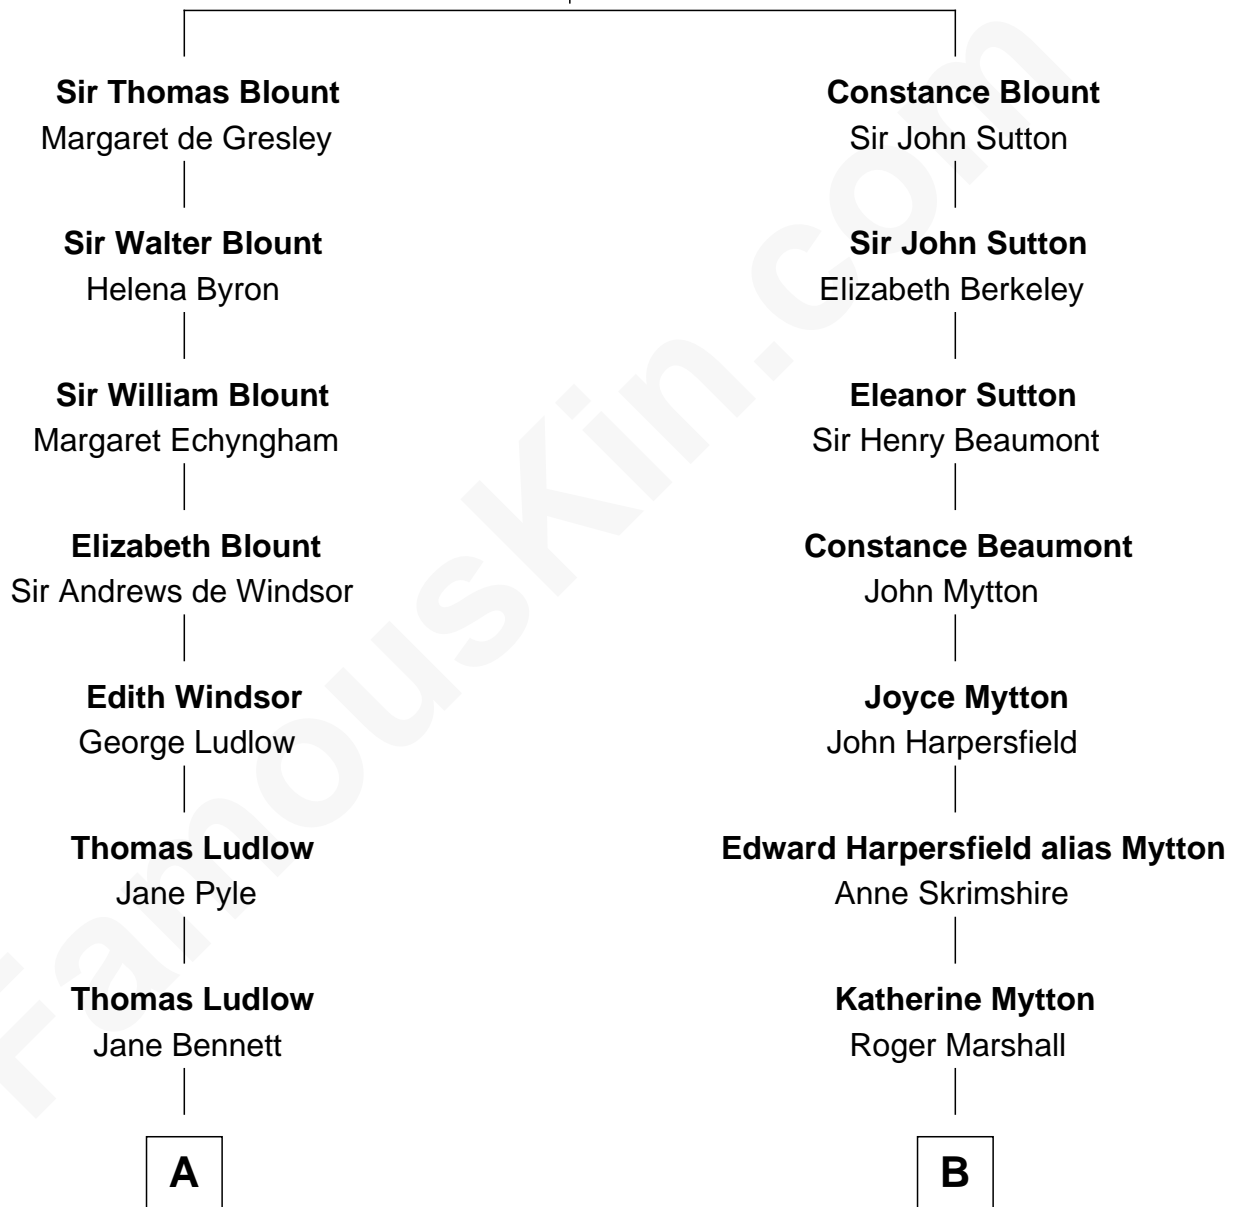

## Relationship Chart of

### Eleanor Roosevelt

*First Lady of President Franklin D. Roosevelt*

15th cousin 4 times removed of

**Gerald Ford**

*38th U.S. President*

**Sir Walter Blount**

Sancha de Ayala

**C**

**Adele Augusta Ayer**  
Levi Addison Gardner

**Dorothy Ayer Gardner**  
Leslie Lynch King

**Gerald Ford**  
*38th U.S. President*

FamousKin.com