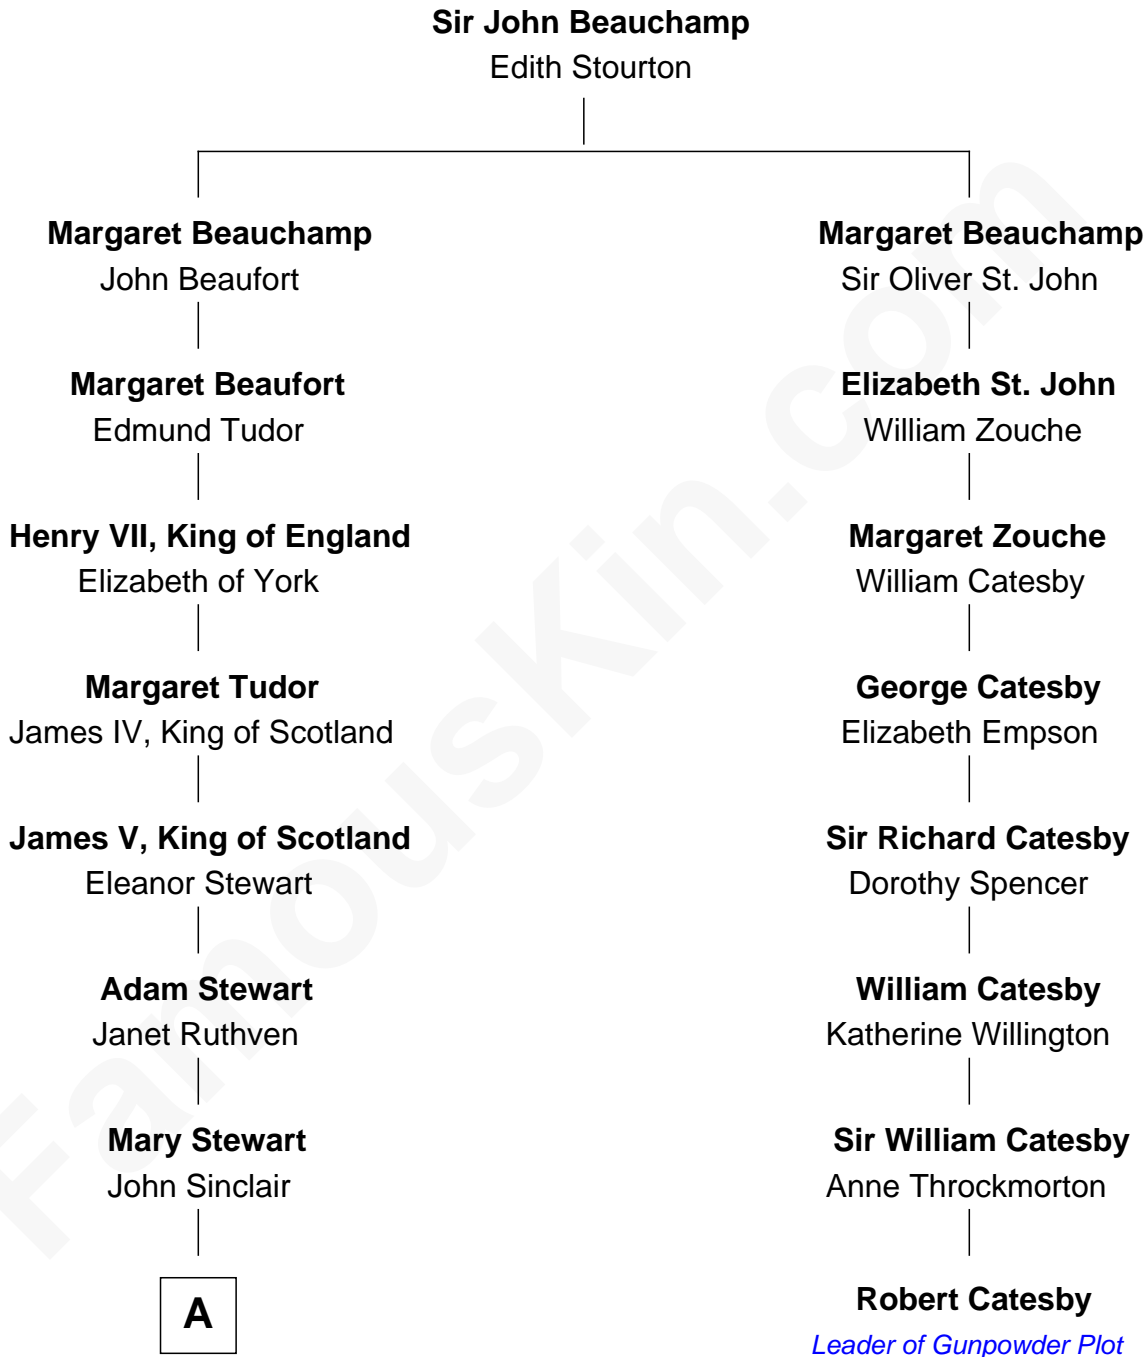

## Relationship Chart of

### Eleanor Roosevelt

*First Lady of President Franklin D. Roosevelt*

7th cousin 10 times removed of

### Robert Catesby

*Leader of Gunpowder Plot*

**A**

**William Sinclair**

Joanna Gordon

**James Sinclair**

Anna Sinclair

**Robert Sinclair**