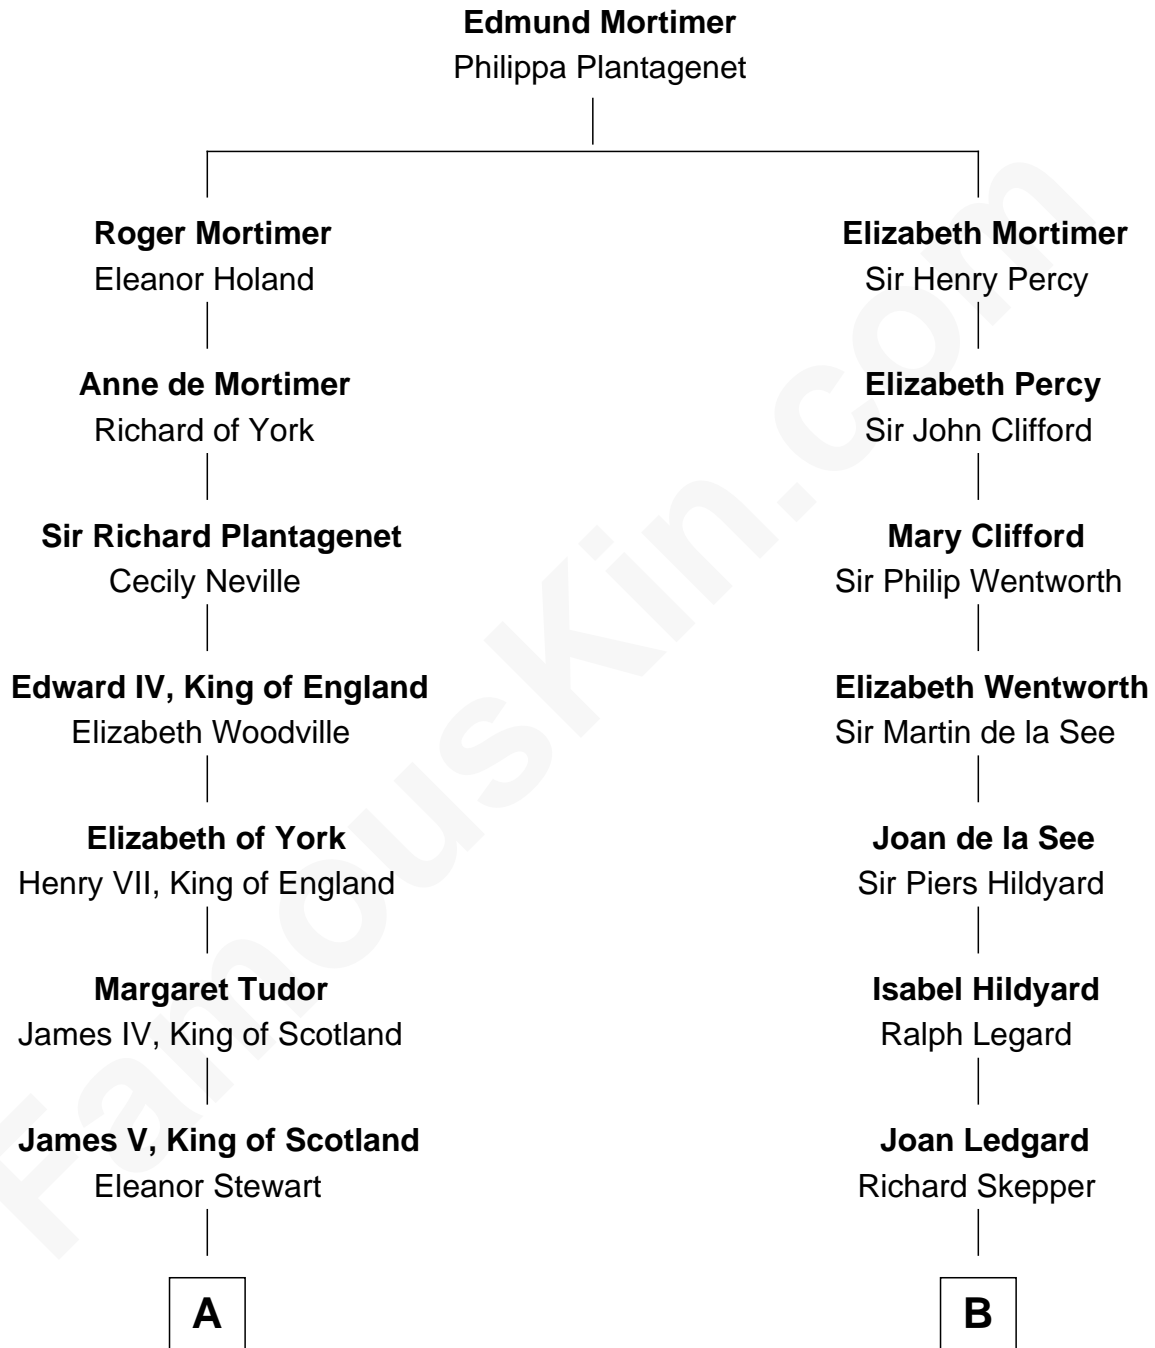

FamousKin.com

Relationship Chart of

Eleanor Roosevelt

First Lady of President Franklin D. Roosevelt

19th cousin 1 time removed of

Meghan Markle

Duchess of Sussex, TV Actress

C

Mary Livingston Ludlow

Valentine Gill Hall

Anna Rebecca Hall

Elliott Roosevelt

Eleanor Roosevelt

First Lady of Franklin Roosevelt

D

Gertrude May Merrill