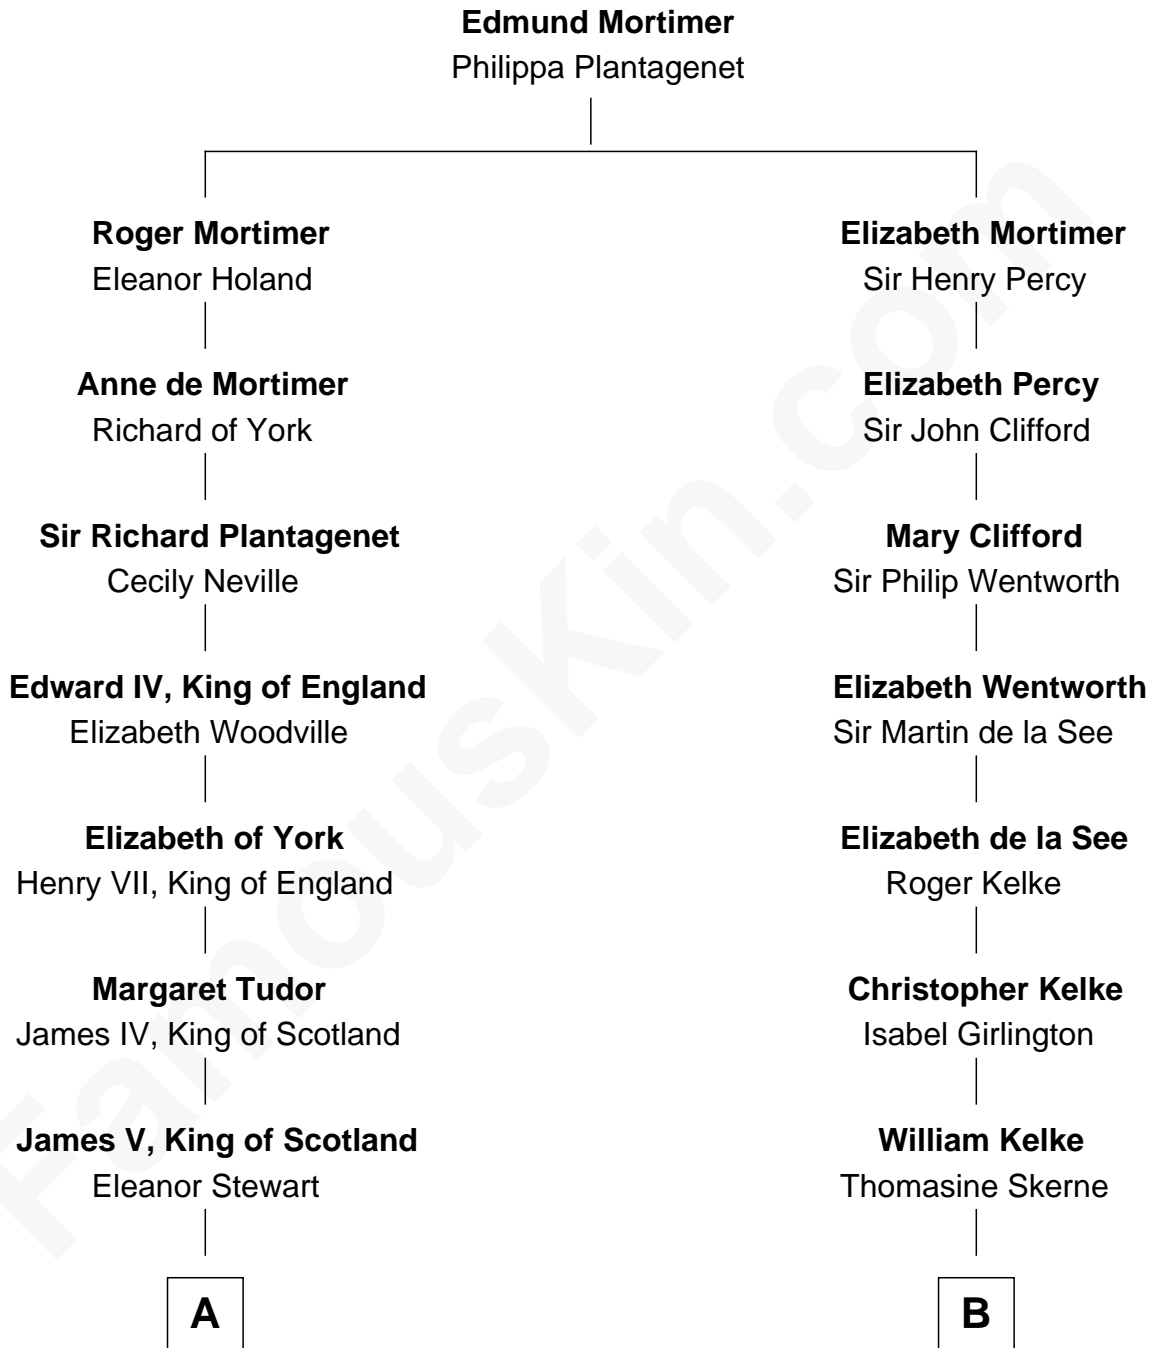

FamousKin.com

Relationship Chart of

Eleanor Roosevelt

First Lady of President Franklin D. Roosevelt

18th cousin 1 time removed of

Harper Lee

Author of To Kill a Mockingbird

C

Mary Livingston Ludlow

Valentine Gill Hall

Anna Rebecca Hall

Elliott Roosevelt

Eleanor Roosevelt

First Lady of Franklin Roosevelt

D

Frances Cunningham Finch