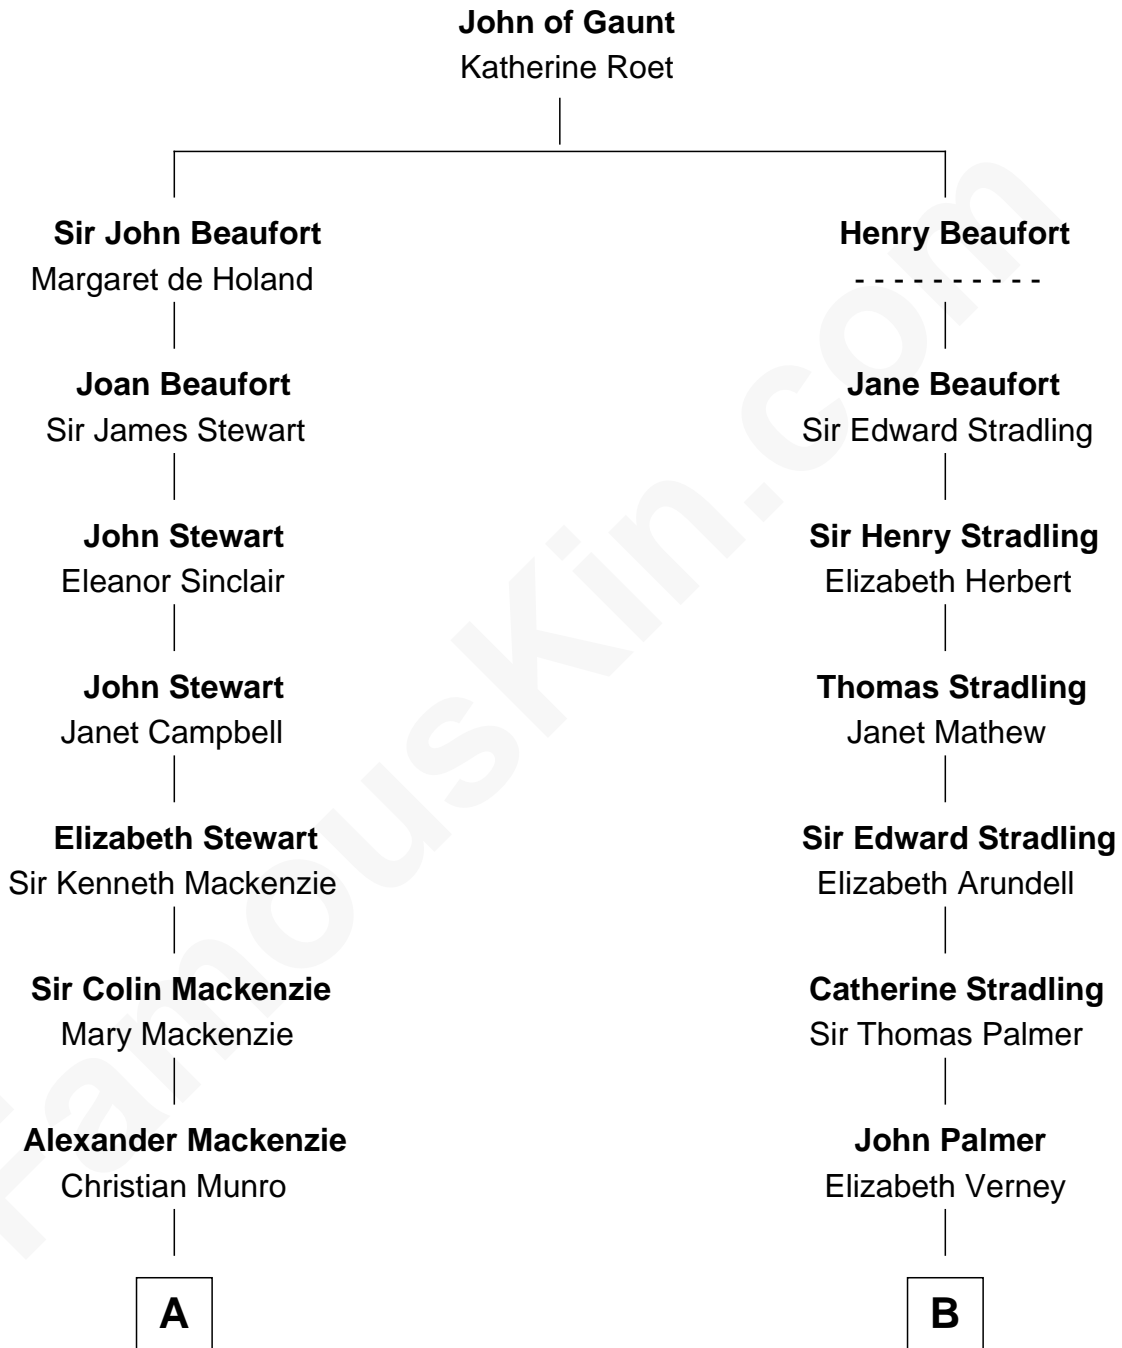

FamousKin.com

Relationship Chart of

Eleanor Roosevelt

First Lady of President Franklin D. Roosevelt

16th cousin 2 times removed of

Harper Lee

Author of To Kill a Mockingbird

C