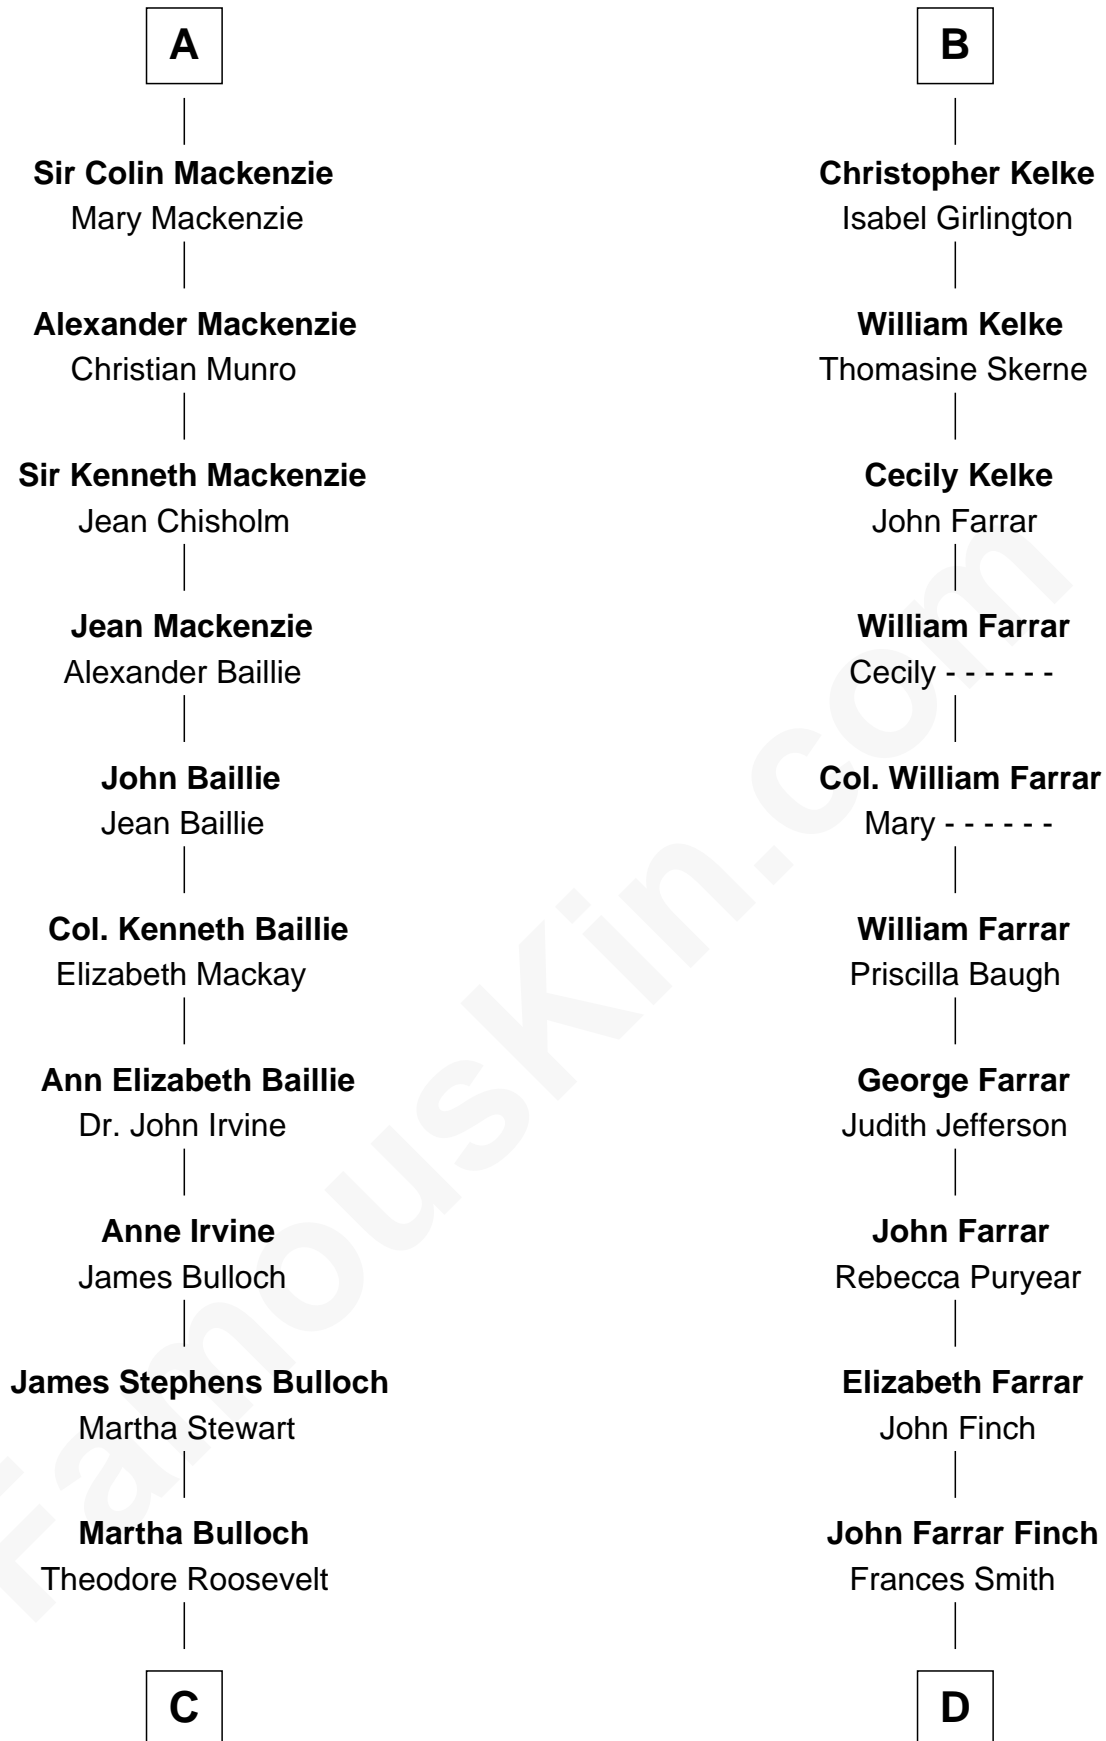

## Relationship Chart of

### Eleanor Roosevelt

*First Lady of President Franklin D. Roosevelt*

18th cousin 2 times removed of

**Harper Lee**

*Author of To Kill a Mockingbird*

**C**

**Elliott Roosevelt**  
Anna Rebecca Hall

**Eleanor Roosevelt**  
*First Lady of Franklin Roosevelt*

**D**

**John Robert Finch**  
Frances Cunningham

**James Cunningham Finch**  
Ellen Rivers Williams

**Frances Cunningham Finch**  
Amasa Coleman Lee

**Harper Lee**  
*Author of To Kill a Mockingbird*

FamousKin.com