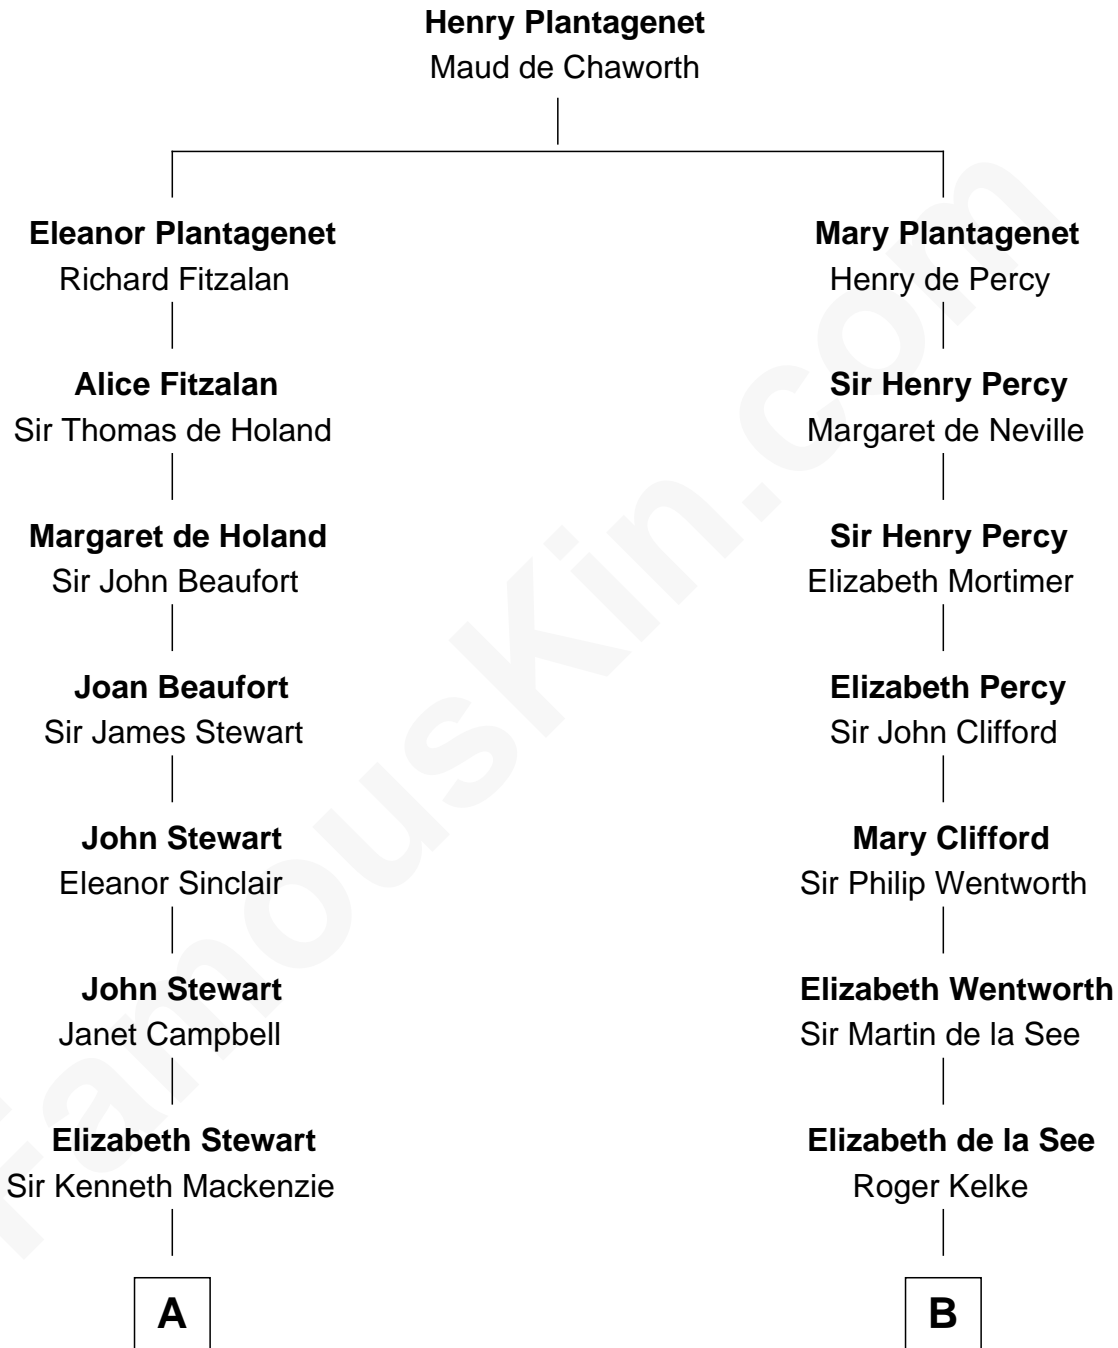

## Relationship Chart of

### Eleanor Roosevelt

*First Lady of President Franklin D. Roosevelt*

18th cousin 2 times removed of

**Harper Lee**

*Author of To Kill a Mockingbird*

**C**

**Elliott Roosevelt**  
Anna Rebecca Hall

**Eleanor Roosevelt**  
*First Lady of Franklin Roosevelt*