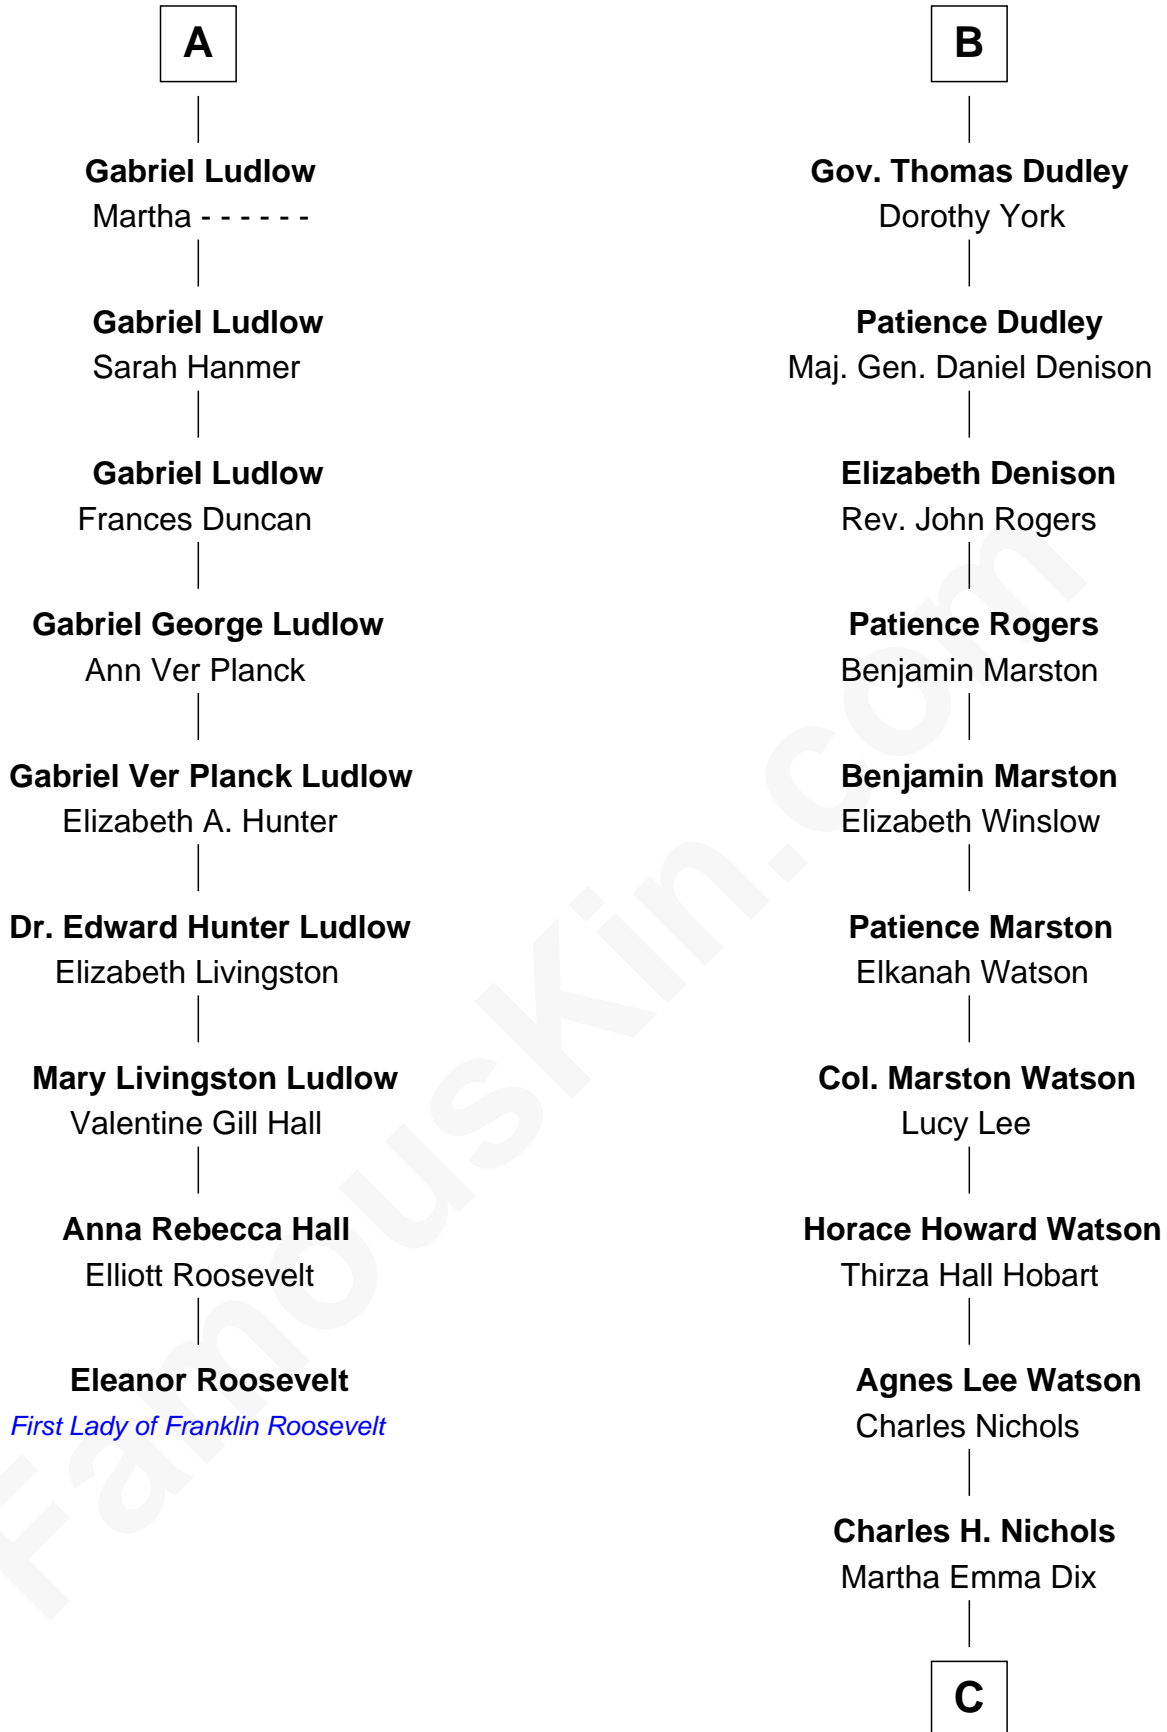

FamousKin.com

Relationship Chart of

Eleanor Roosevelt

First Lady of President Franklin D. Roosevelt

15th cousin 5 times removed of

John Cena

Movie Actor and WWE Pro Wrestler

Sir Walter Blount

Sancha de Ayala

Sir Thomas Blount

Margaret de Gresley

Sir Walter Blount

Helena Byron

Sir William Blount

Margaret Echyngham

Elizabeth Blount

Sir John Sutton

Cecily Grey

Sir Henry Dudley

----- Ashton

Probable

Roger Dudley

Susanna Thorne

B