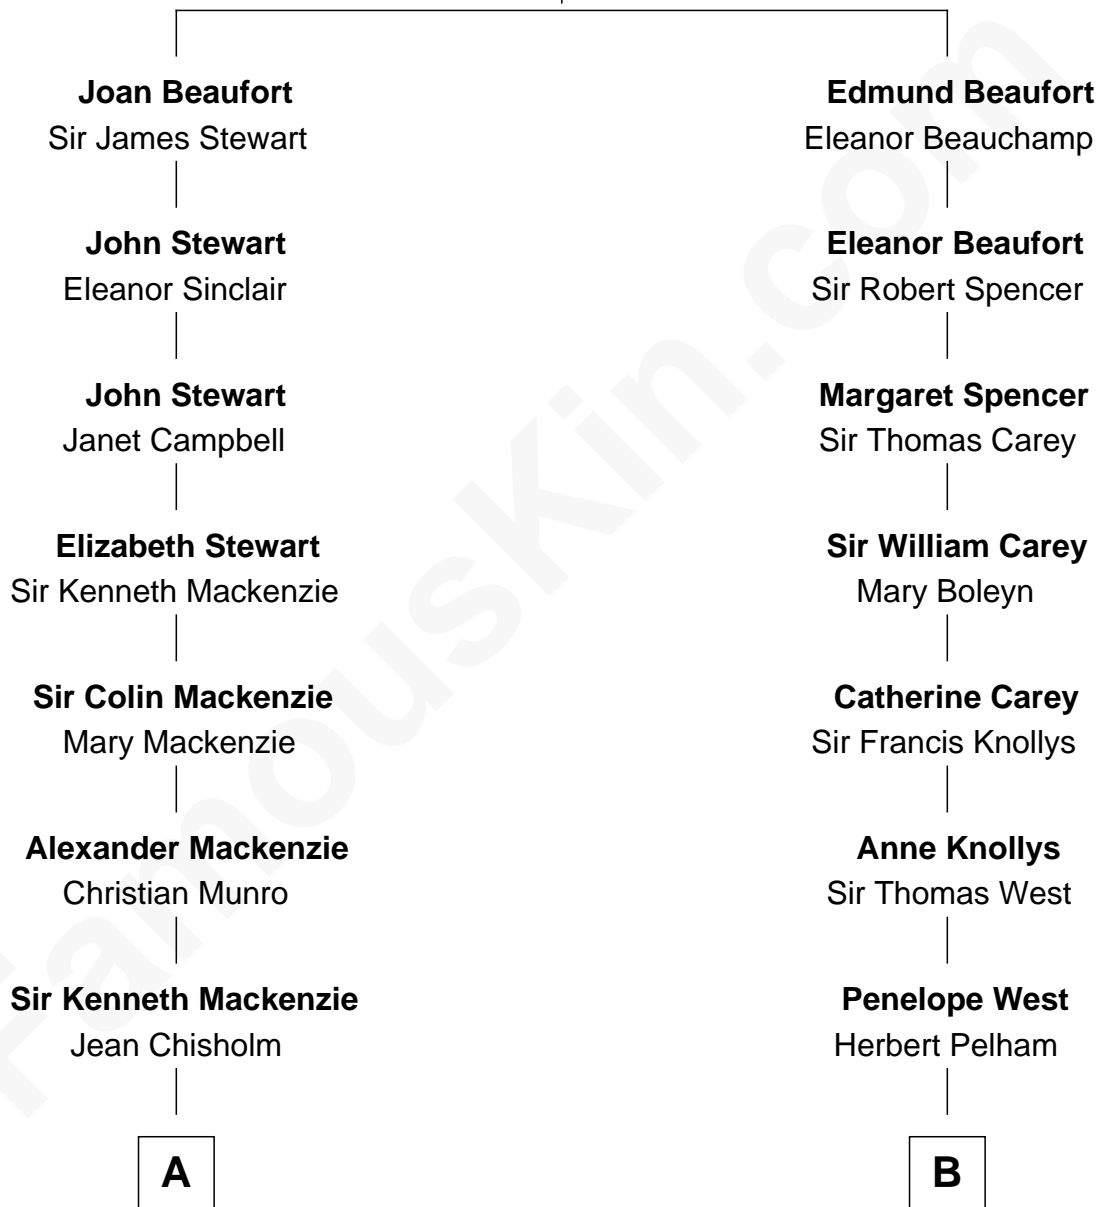

## Relationship Chart of

### Eleanor Roosevelt

*First Lady of President Franklin D. Roosevelt*

15th cousin 4 times removed of

### John Cena

*Movie Actor and WWE Pro Wrestler*

**Sir John Beaufort**  
Margaret de Holand

**C**

**Natalie Nichols**

Ulysses John Lupien

**Carol Frances Lupien**

John Joseph Cena