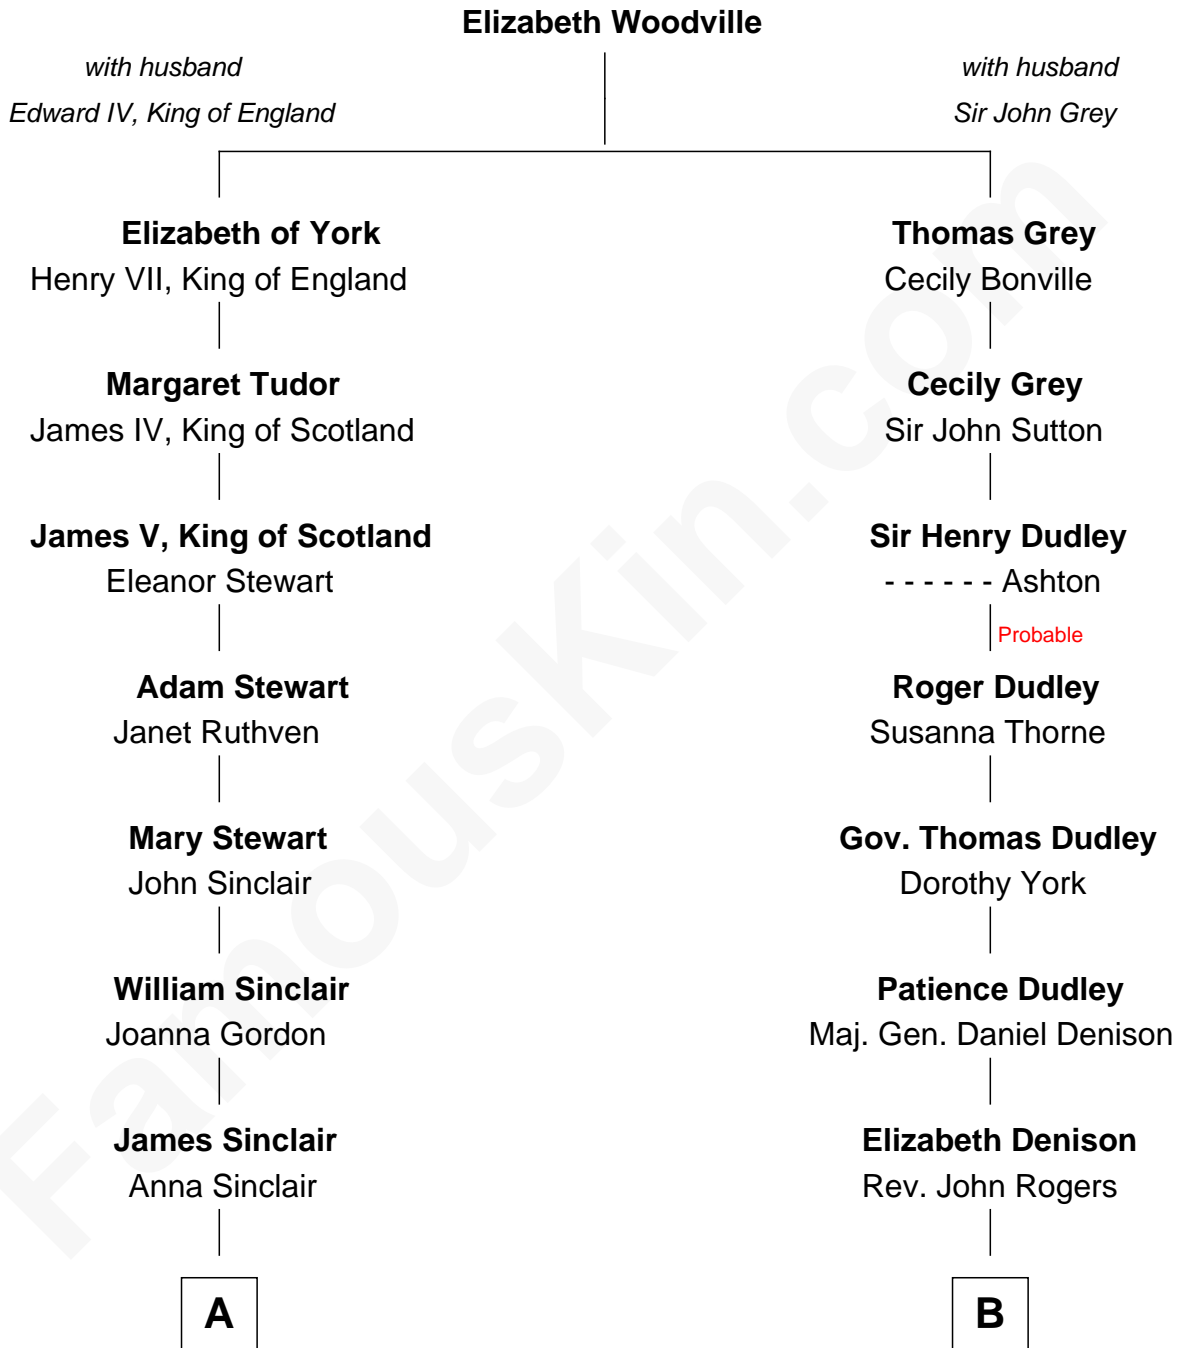

FamousKin.com

Relationship Chart of

Eleanor Roosevelt

First Lady of President Franklin D. Roosevelt

15th cousin 2 times removed of

John Cena

Movie Actor and WWE Pro Wrestler

John Cena photo by [Edward Joseph Hersom II](#)