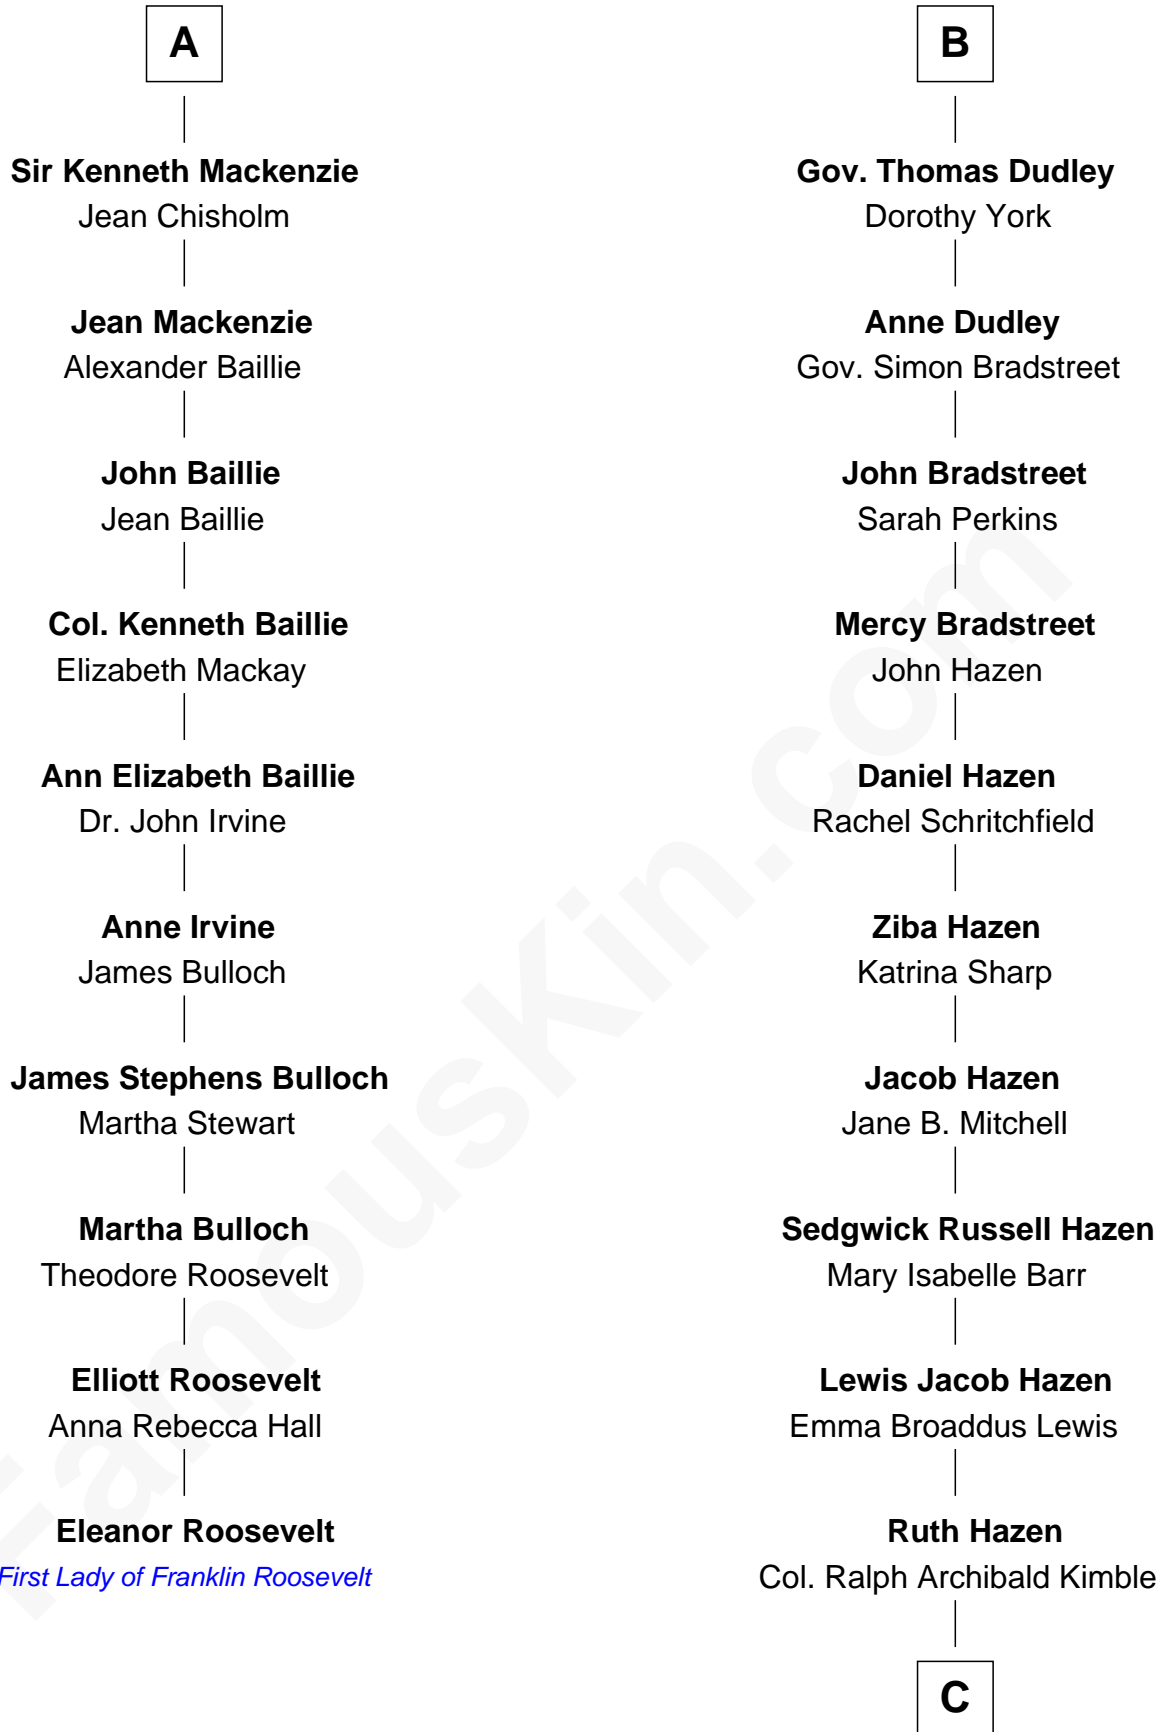

FamousKin.com

Relationship Chart of

Eleanor Roosevelt

First Lady of President Franklin D. Roosevelt

16th cousin 2 times removed of

J. K. Simmons
TV and Movie Actor

Sir Thomas de Holand
Alice Fitzalan

C

Patricia Kimble
Dr. Donald William Simmons

J. K. Simmons
TV and Movie Actor

FamousKin.com