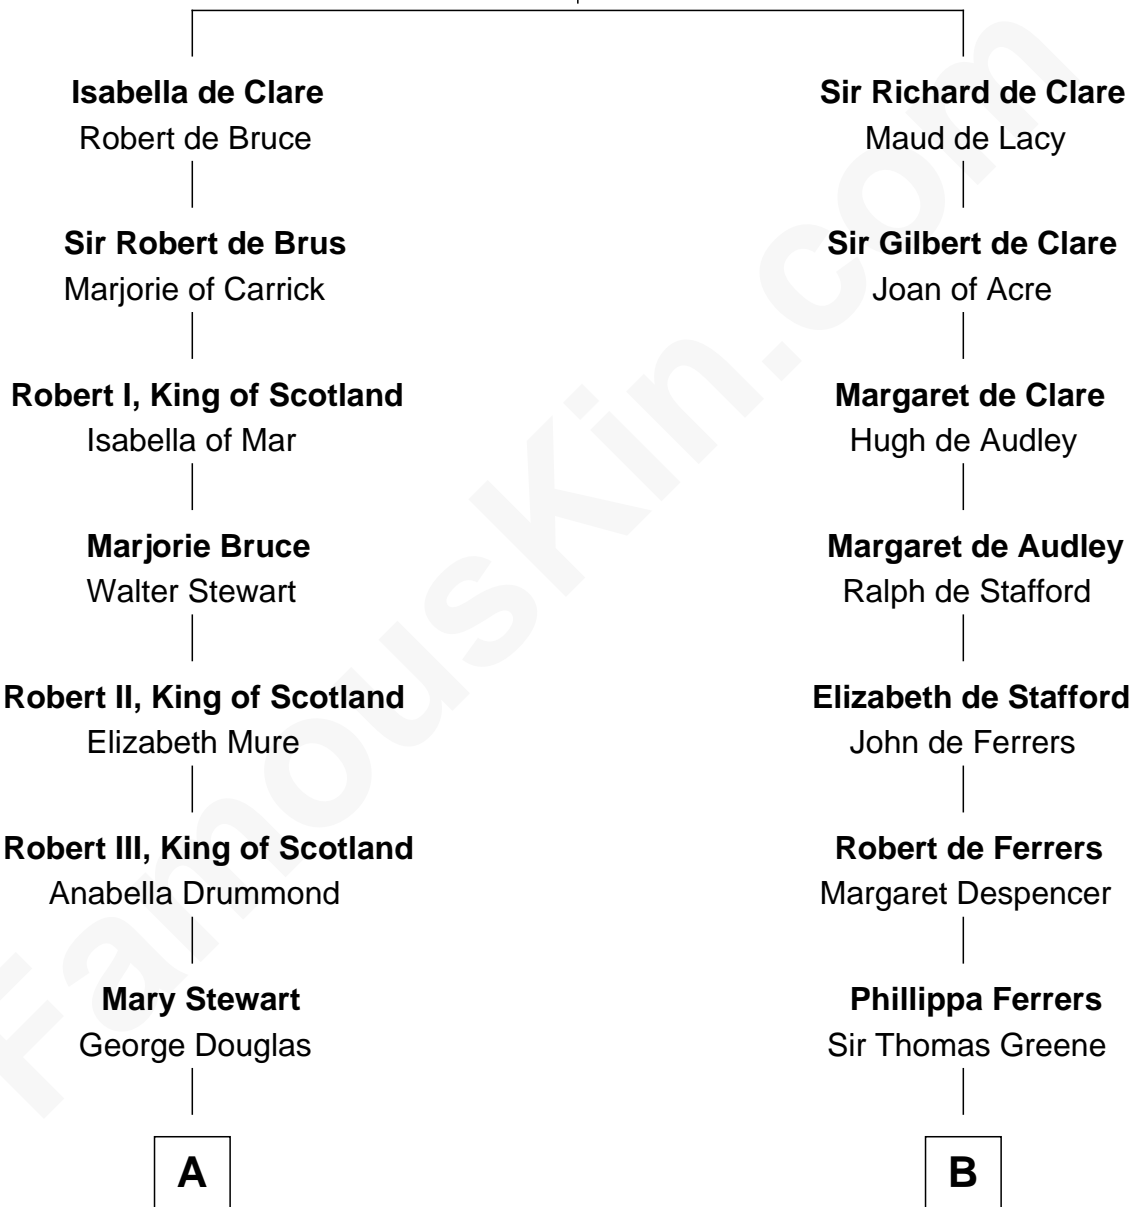

## Relationship Chart of

### Eleanor Roosevelt

*First Lady of President Franklin D. Roosevelt*

21st cousin of

### Henry Clay Folger

*Founder of Folger Shakespeare Library and Chairman of Standard Oil*

**Gilbert de Clare**

Isabel Marshal

**C**

**Anne Irvine**  
James Bulloch

**James Stephens Bulloch**  
Martha Stewart