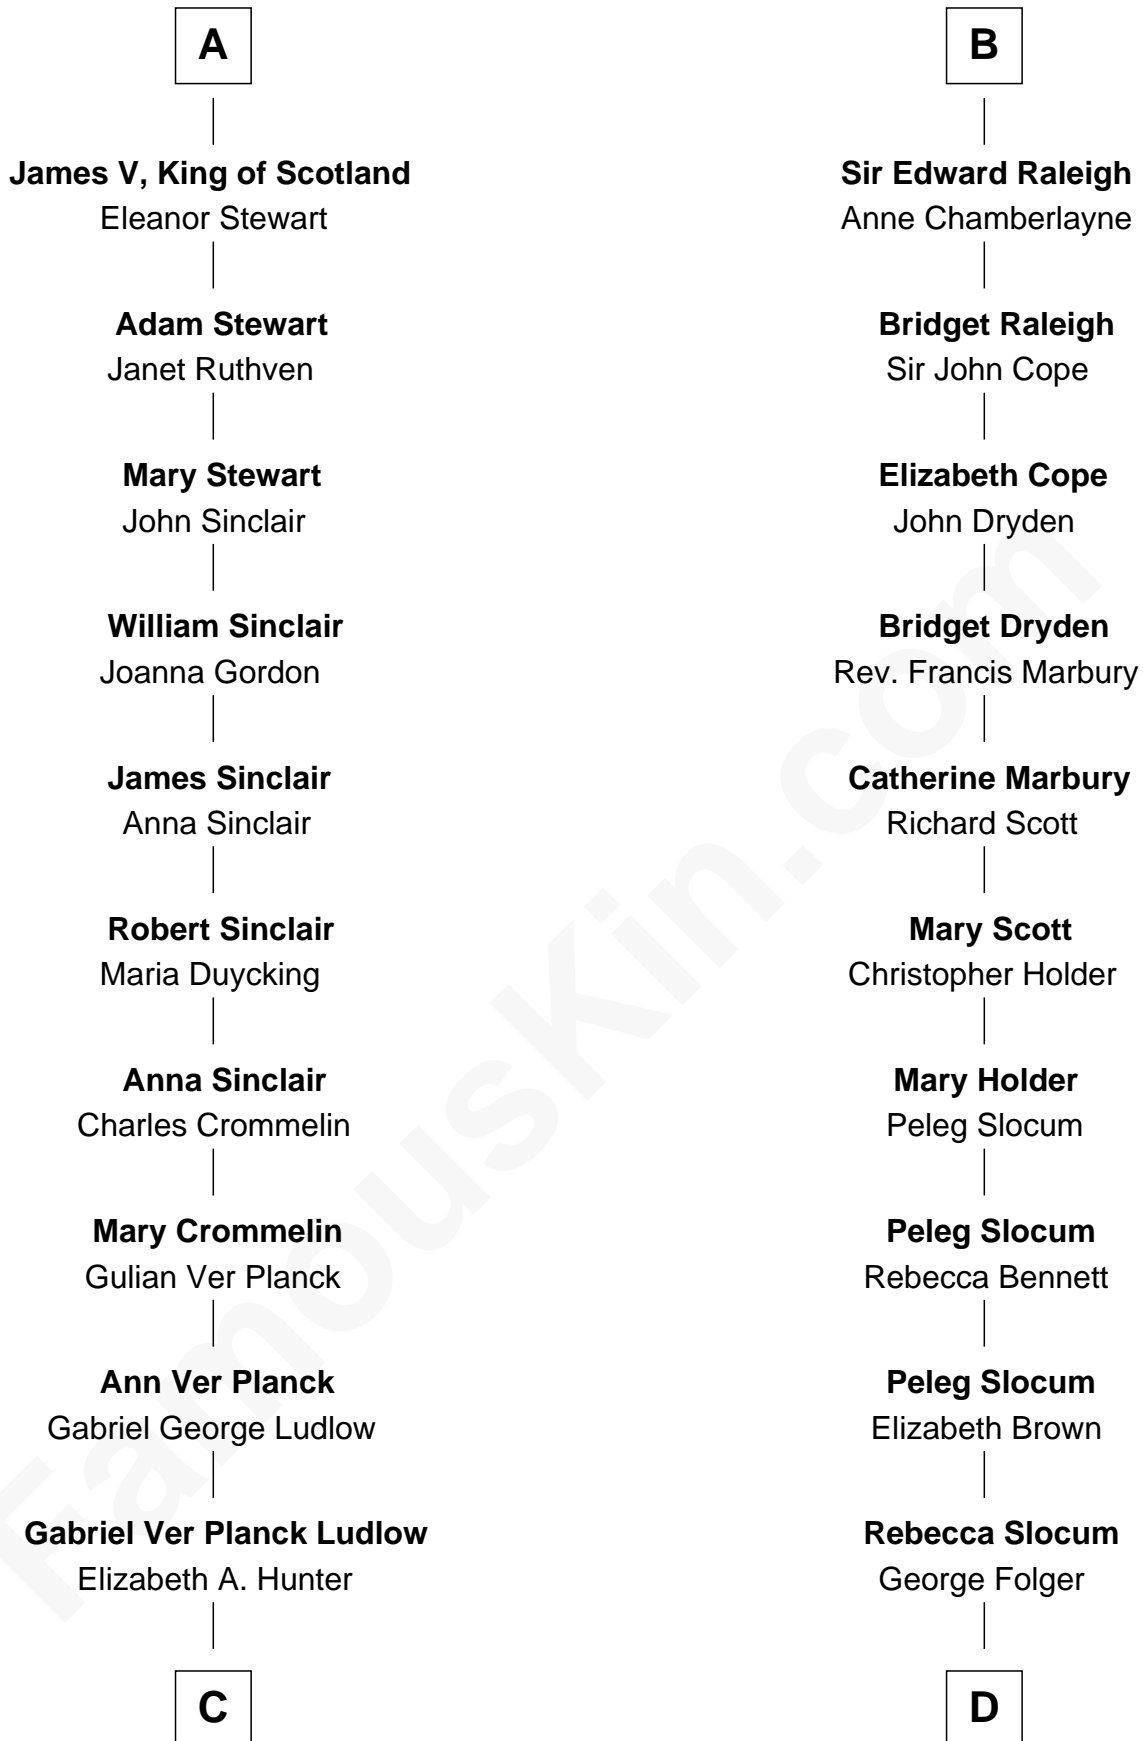

FamousKin.com

Relationship Chart of

Eleanor Roosevelt

First Lady of President Franklin D. Roosevelt

19th cousin 1 time removed of

Henry Clay Folger

Founder of Folger Shakespeare Library and Chairman of Standard Oil

Sir Hugh I de Audley

Iseult de Mortimer

C

Dr. Edward Hunter Ludlow

Elizabeth Livingston

Mary Livingston Ludlow

Valentine Gill Hall

Anna Rebecca Hall

Elliott Roosevelt

Eleanor Roosevelt

First Lady of Franklin Roosevelt

D

Samuel Brown Folger

Nancy F. Hiller

Henry Clay Folger

Eliza Jane Clark