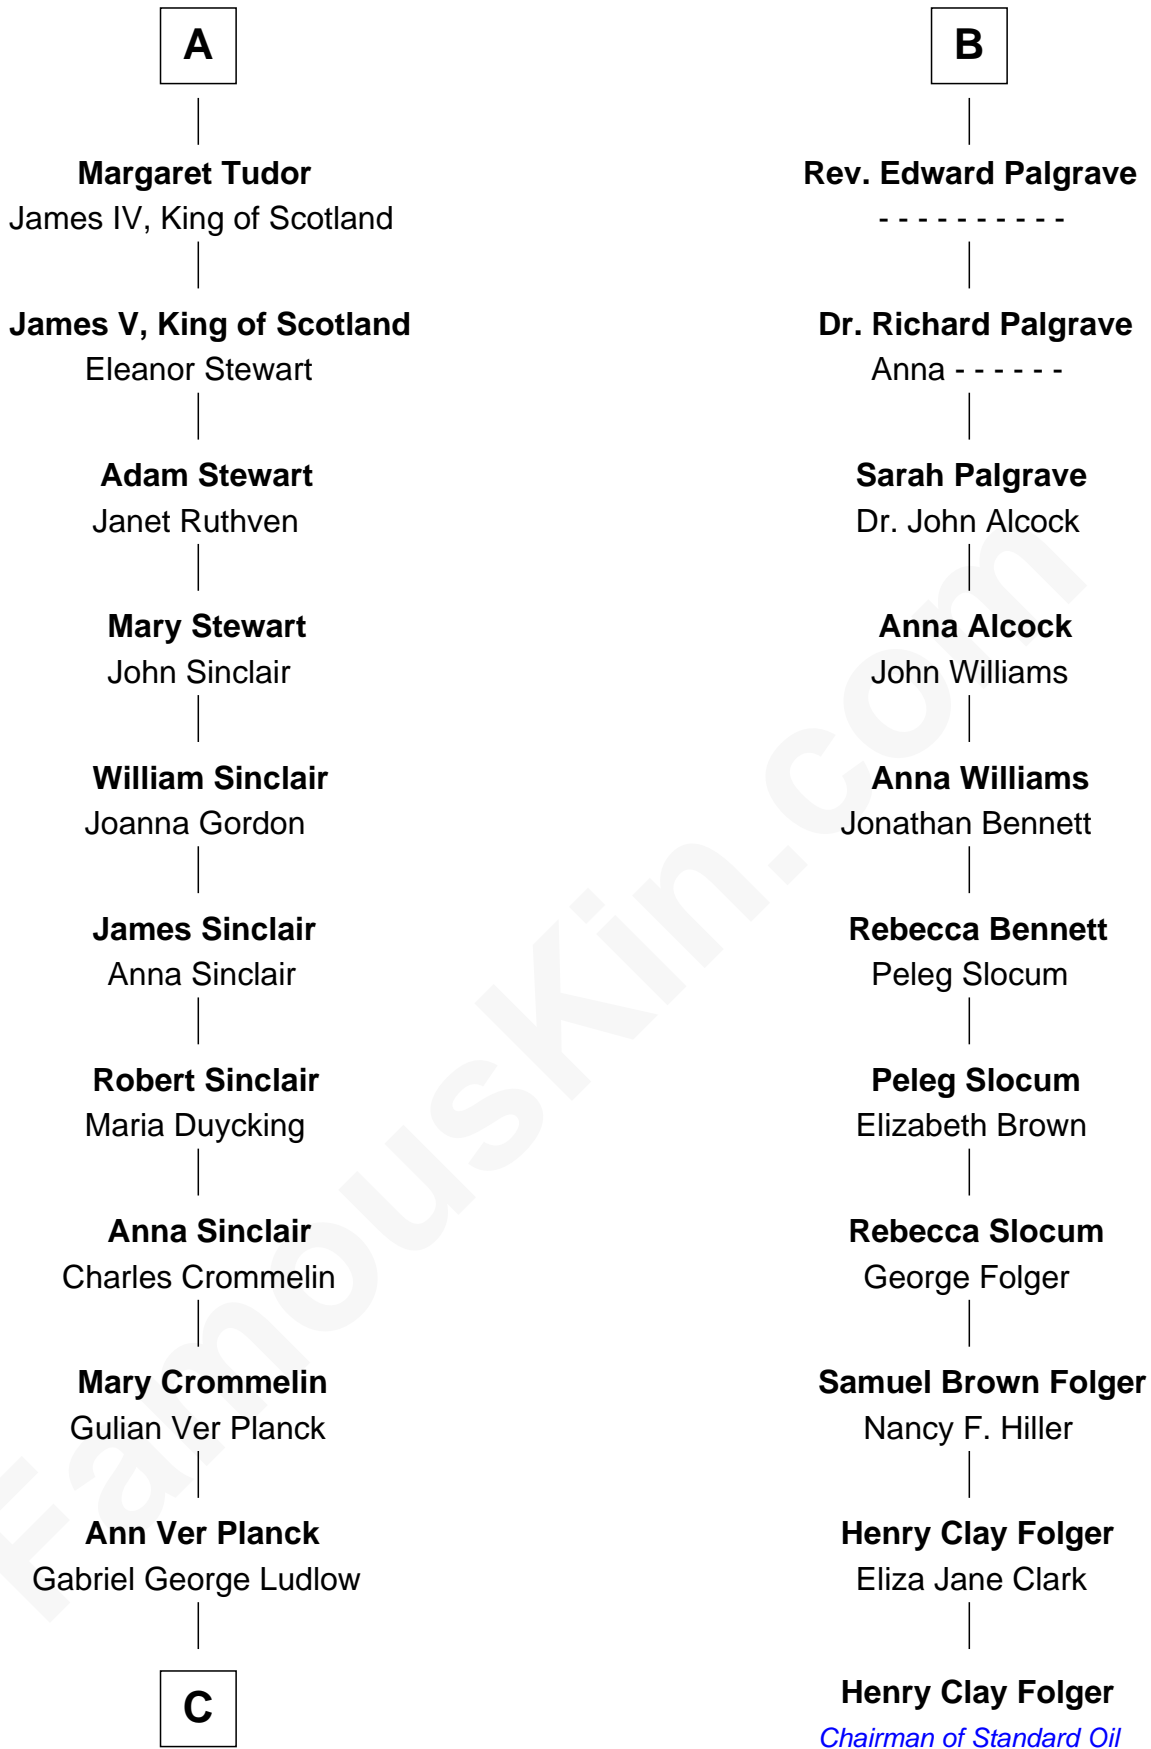

FamousKin.com

Relationship Chart of

Eleanor Roosevelt

First Lady of President Franklin D. Roosevelt

17th cousin 4 times removed of

Henry Clay Folger

Founder of Folger Shakespeare Library and Chairman of Standard Oil

C

—
Gabriel Ver Planck Ludlow

Elizabeth A. Hunter

—
Dr. Edward Hunter Ludlow

Elizabeth Livingston

—
Mary Livingston Ludlow

Valentine Gill Hall

—
Anna Rebecca Hall

Elliott Roosevelt

—
Eleanor Roosevelt

First Lady of Franklin Roosevelt

FamousKin.com