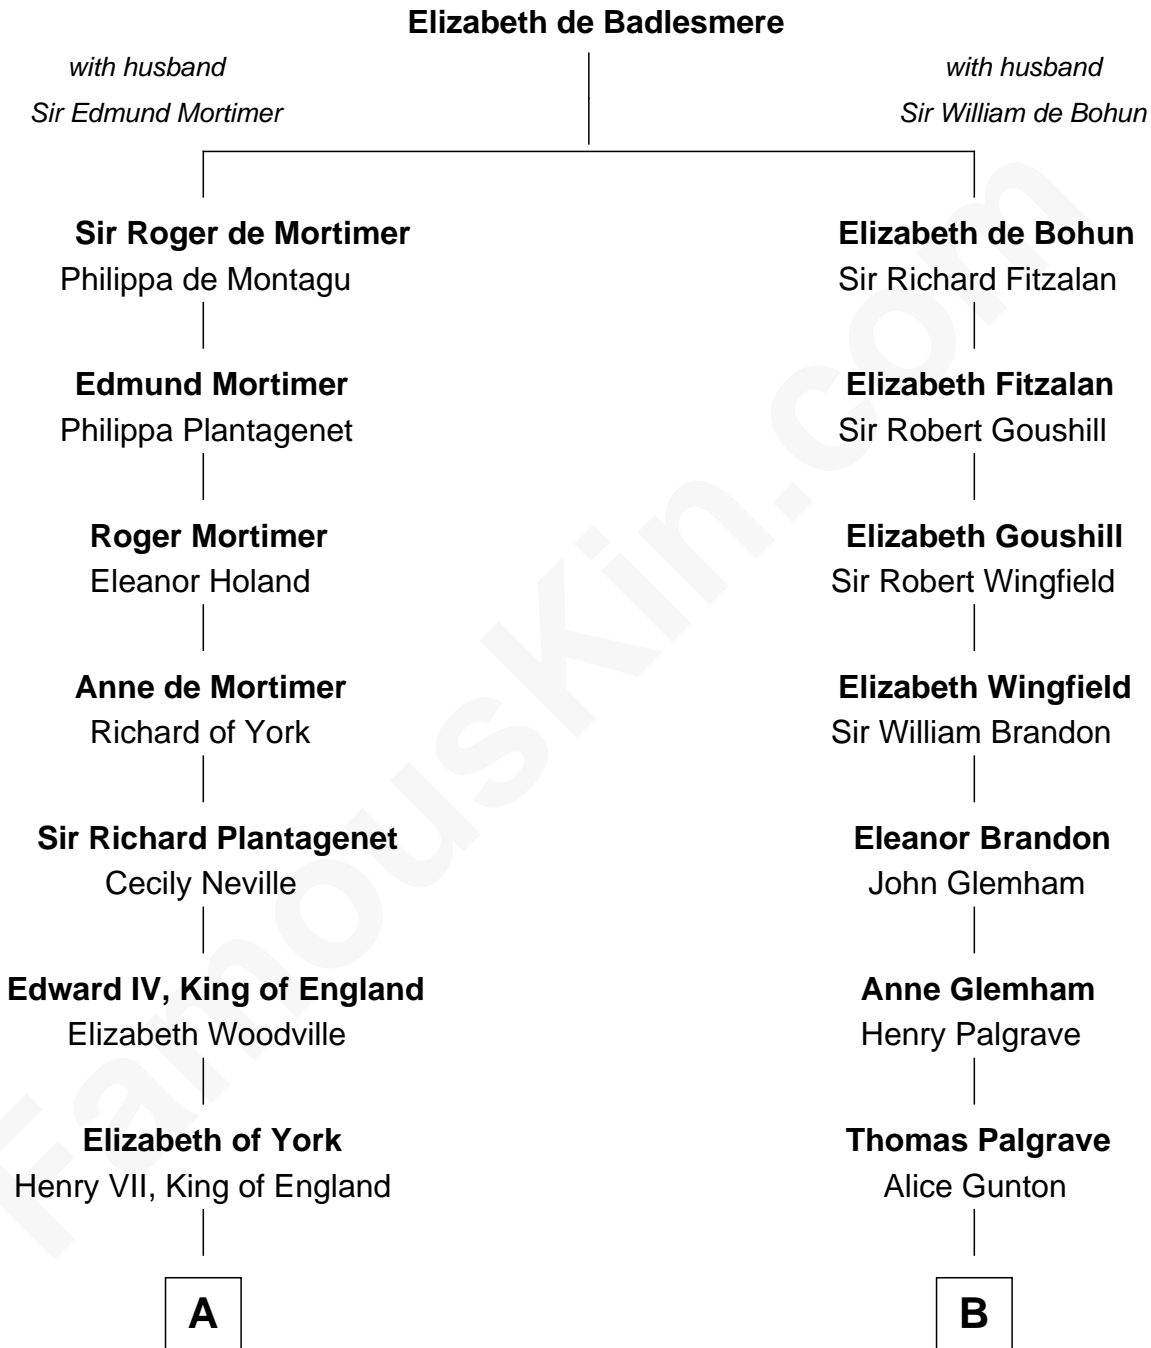

FamousKin.com

Relationship Chart of

Eleanor Roosevelt

First Lady of President Franklin D. Roosevelt

17th cousin 4 times removed of

Henry Clay Folger

Founder of Folger Shakespeare Library and Chairman of Standard Oil

C

—
Gabriel Ver Planck Ludlow

Elizabeth A. Hunter

—
Dr. Edward Hunter Ludlow

Elizabeth Livingston

—
Mary Livingston Ludlow

Valentine Gill Hall

—
Anna Rebecca Hall

Elliott Roosevelt

—
Eleanor Roosevelt

First Lady of Franklin Roosevelt

FamousKin.com