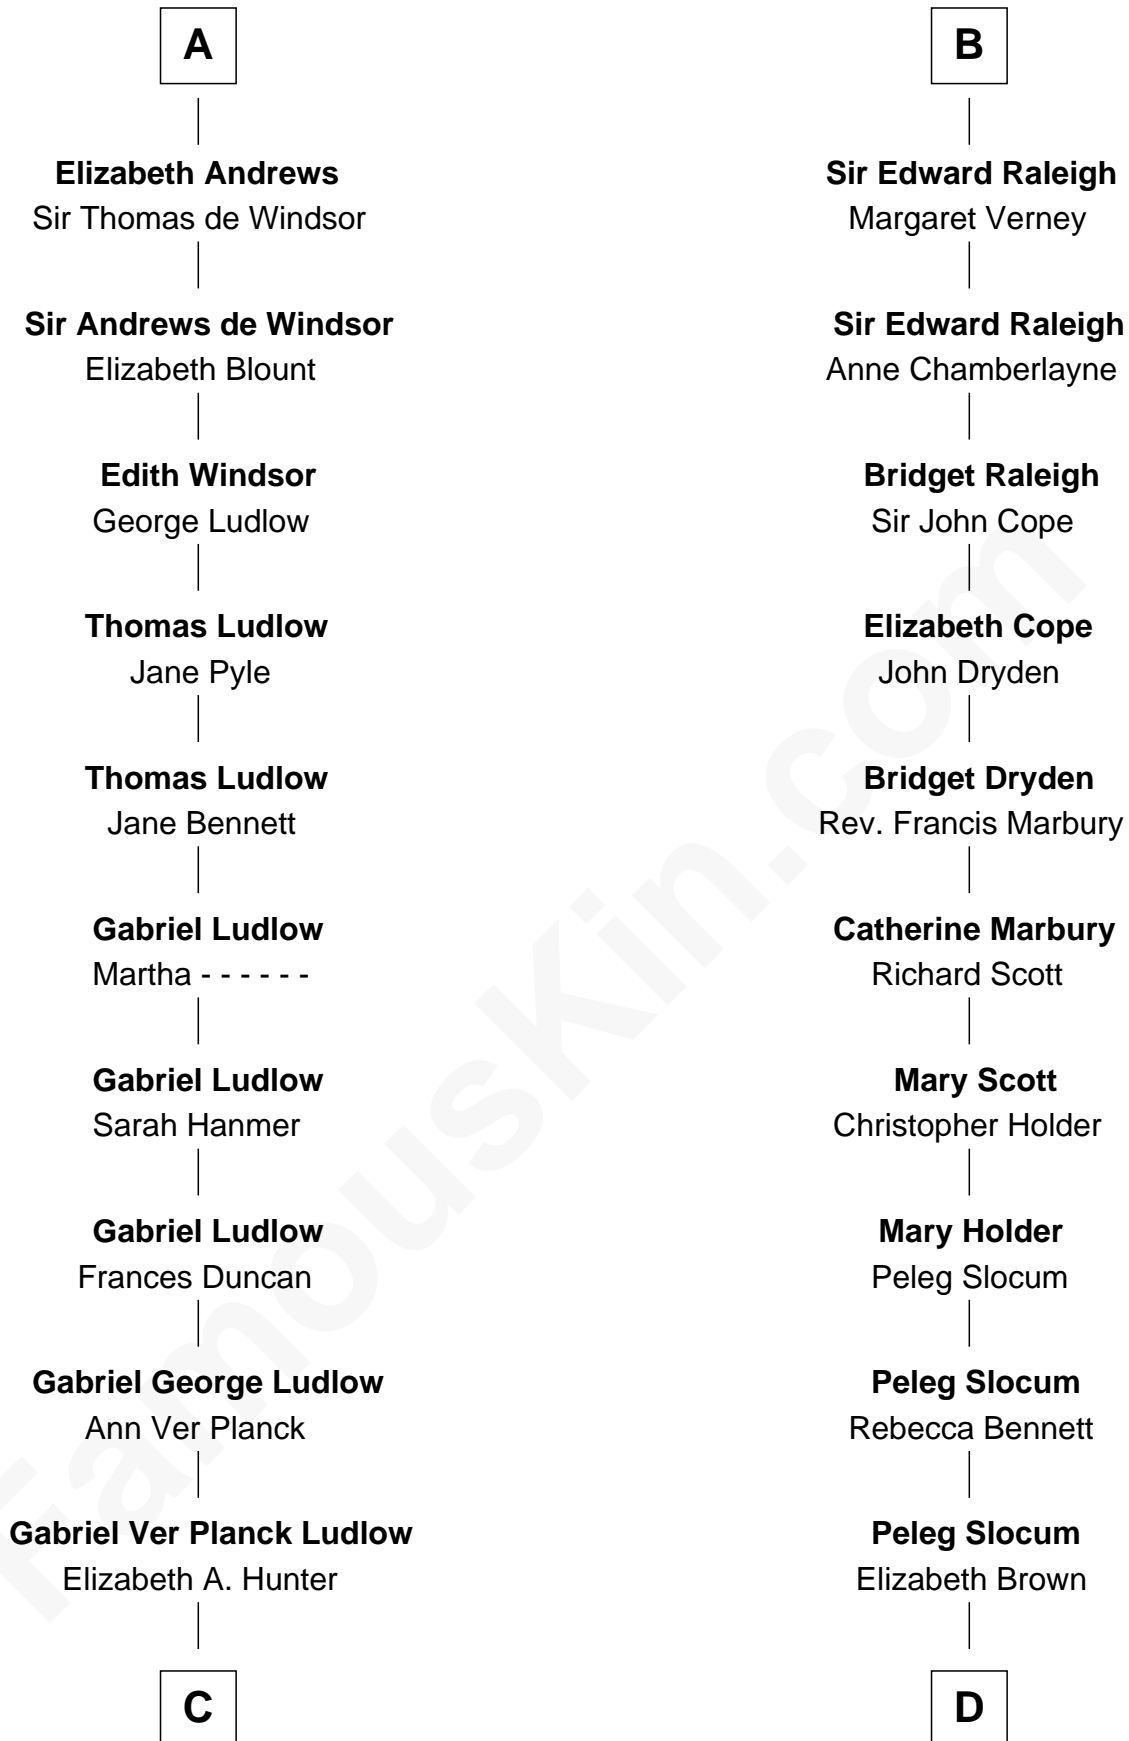

FamousKin.com

Relationship Chart of

Eleanor Roosevelt

First Lady of President Franklin D. Roosevelt

20th cousin of

Henry Clay Folger

Founder of Folger Shakespeare Library and Chairman of Standard Oil

Sir Hugh le Despencer

Margaret Despencer

Robert de Ferrers

Phillippa Ferrers

Sir Thomas Greene

Elizabeth Greene

William Raleigh

B

C

Dr. Edward Hunter Ludlow

Elizabeth Livingston

Mary Livingston Ludlow

Valentine Gill Hall

Anna Rebecca Hall

Elliott Roosevelt

Eleanor Roosevelt

First Lady of Franklin Roosevelt