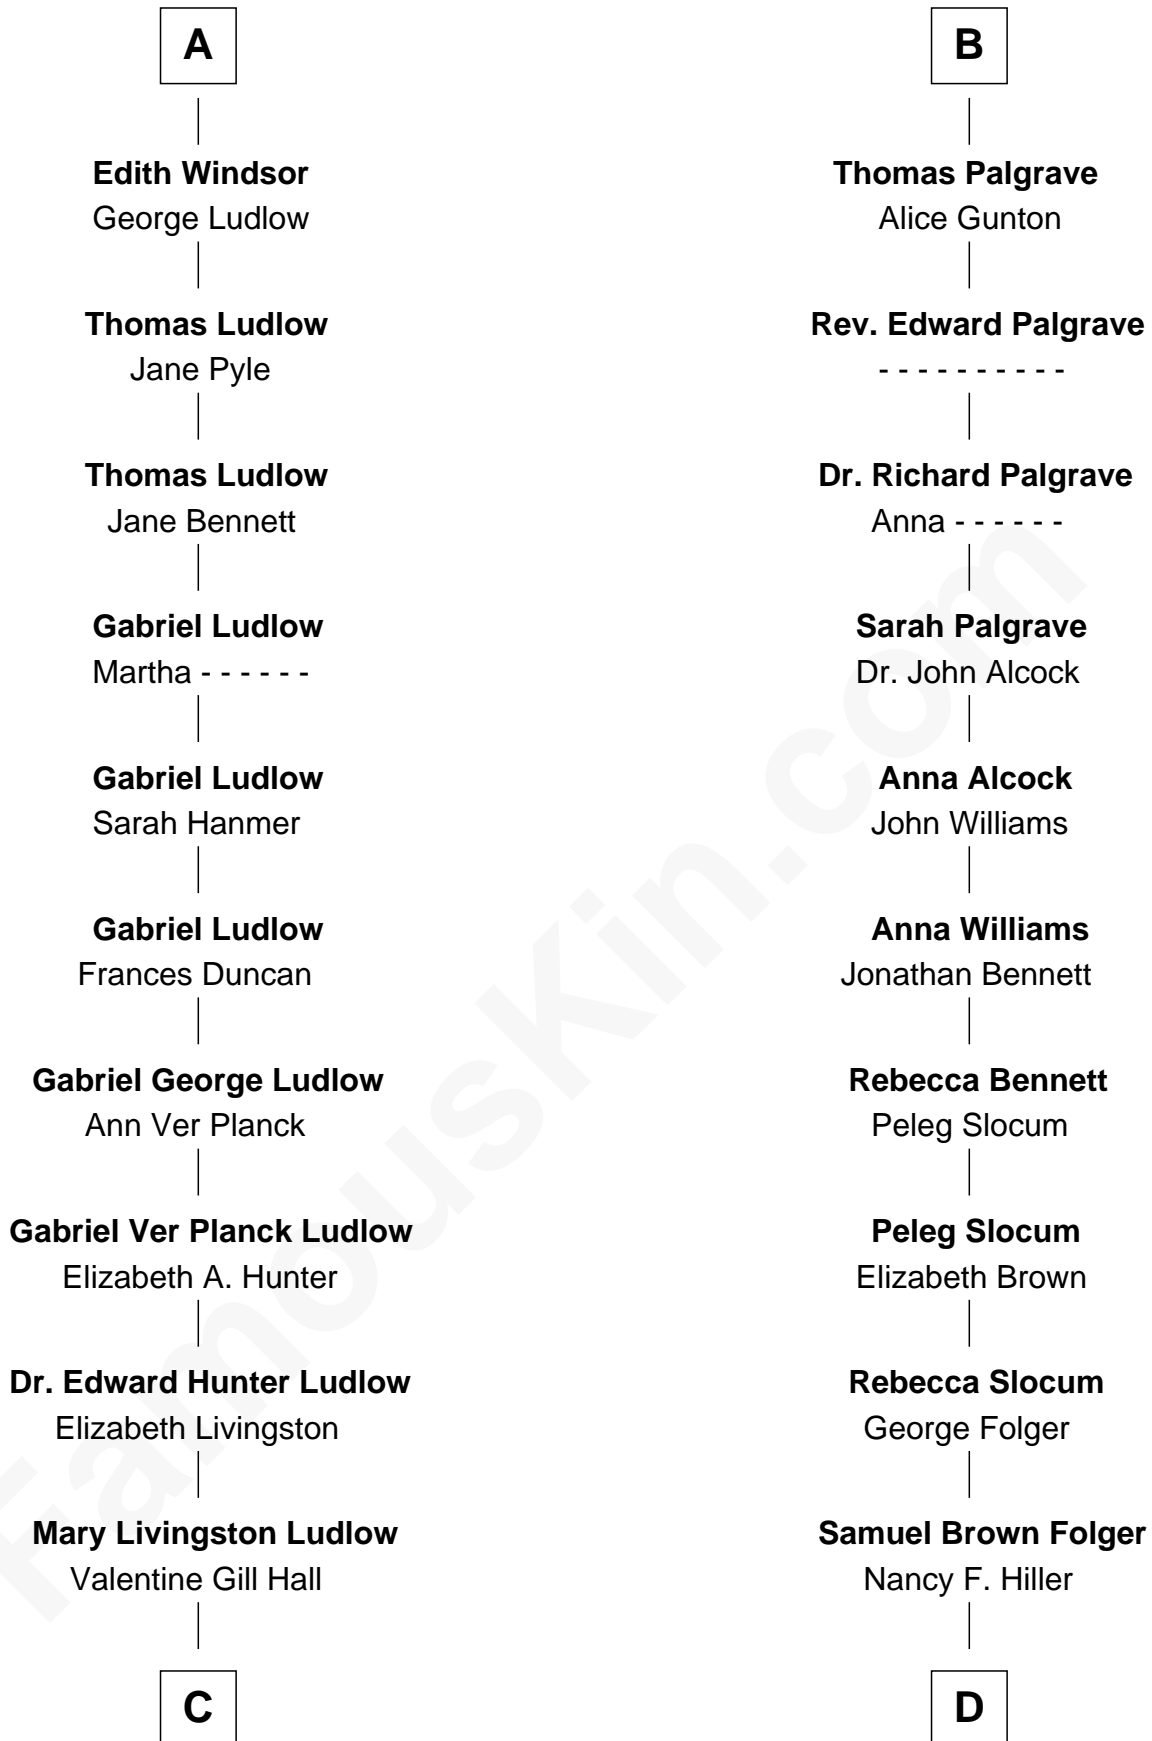

## Relationship Chart of

### Eleanor Roosevelt

*First Lady of President Franklin D. Roosevelt*

18th cousin of

### Henry Clay Folger

*Founder of Folger Shakespeare Library and Chairman of Standard Oil*

**Humphrey de Bohun**  
Elizabeth Plantagenet

**C**

**Anna Rebecca Hall**  
Elliott Roosevelt

**Eleanor Roosevelt**  
*First Lady of Franklin Roosevelt*

**D**

**Henry Clay Folger**  
Eliza Jane Clark

**Henry Clay Folger**  
*Chairman of Standard Oil*

FamousKin.com