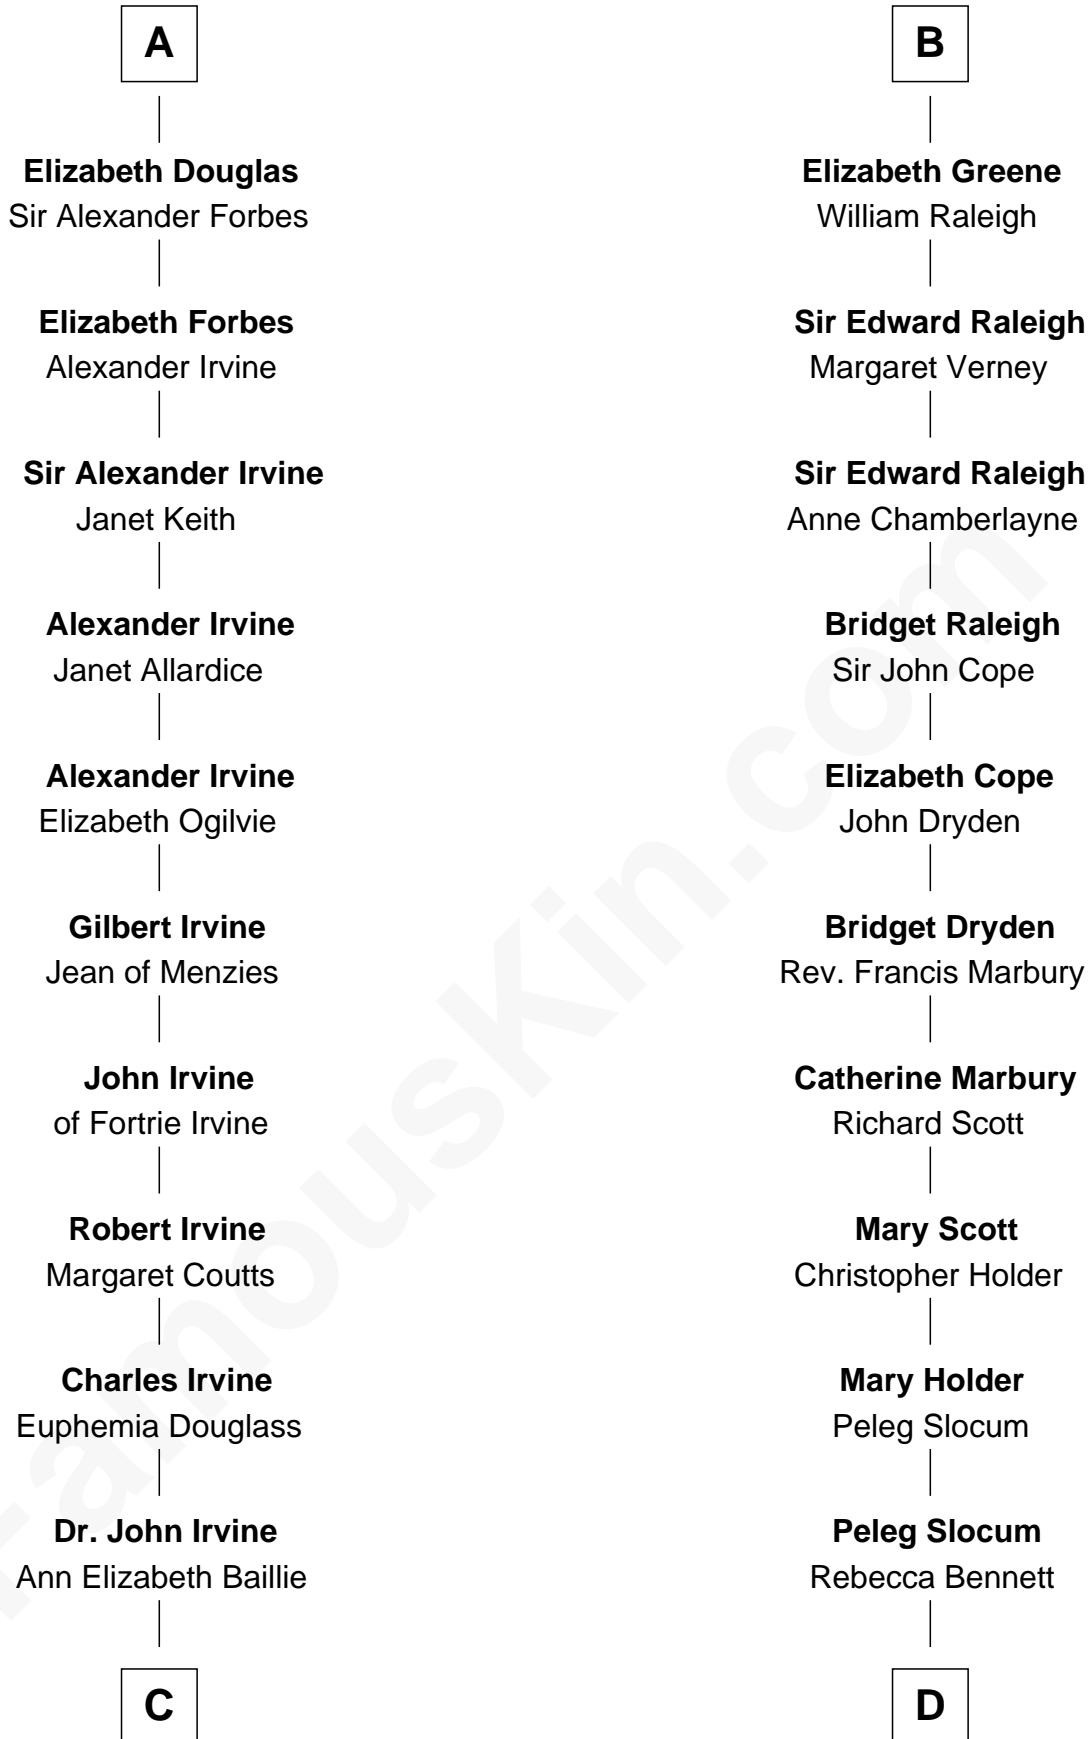

FamousKin.com

Relationship Chart of Eleanor Roosevelt

First Lady of President Franklin D. Roosevelt

20th cousin 1 time removed of

J. A. Folger

Founder of Folger Coffee Company

C

Anne Irvine
James Bulloch

James Stephens Bulloch
Martha Stewart

Martha Bulloch
Theodore Roosevelt

Elliott Roosevelt
Anna Rebecca Hall

Eleanor Roosevelt
First Lady of Franklin Roosevelt

D

Peleg Slocum
Elizabeth Brown

Rebecca Slocum
George Folger