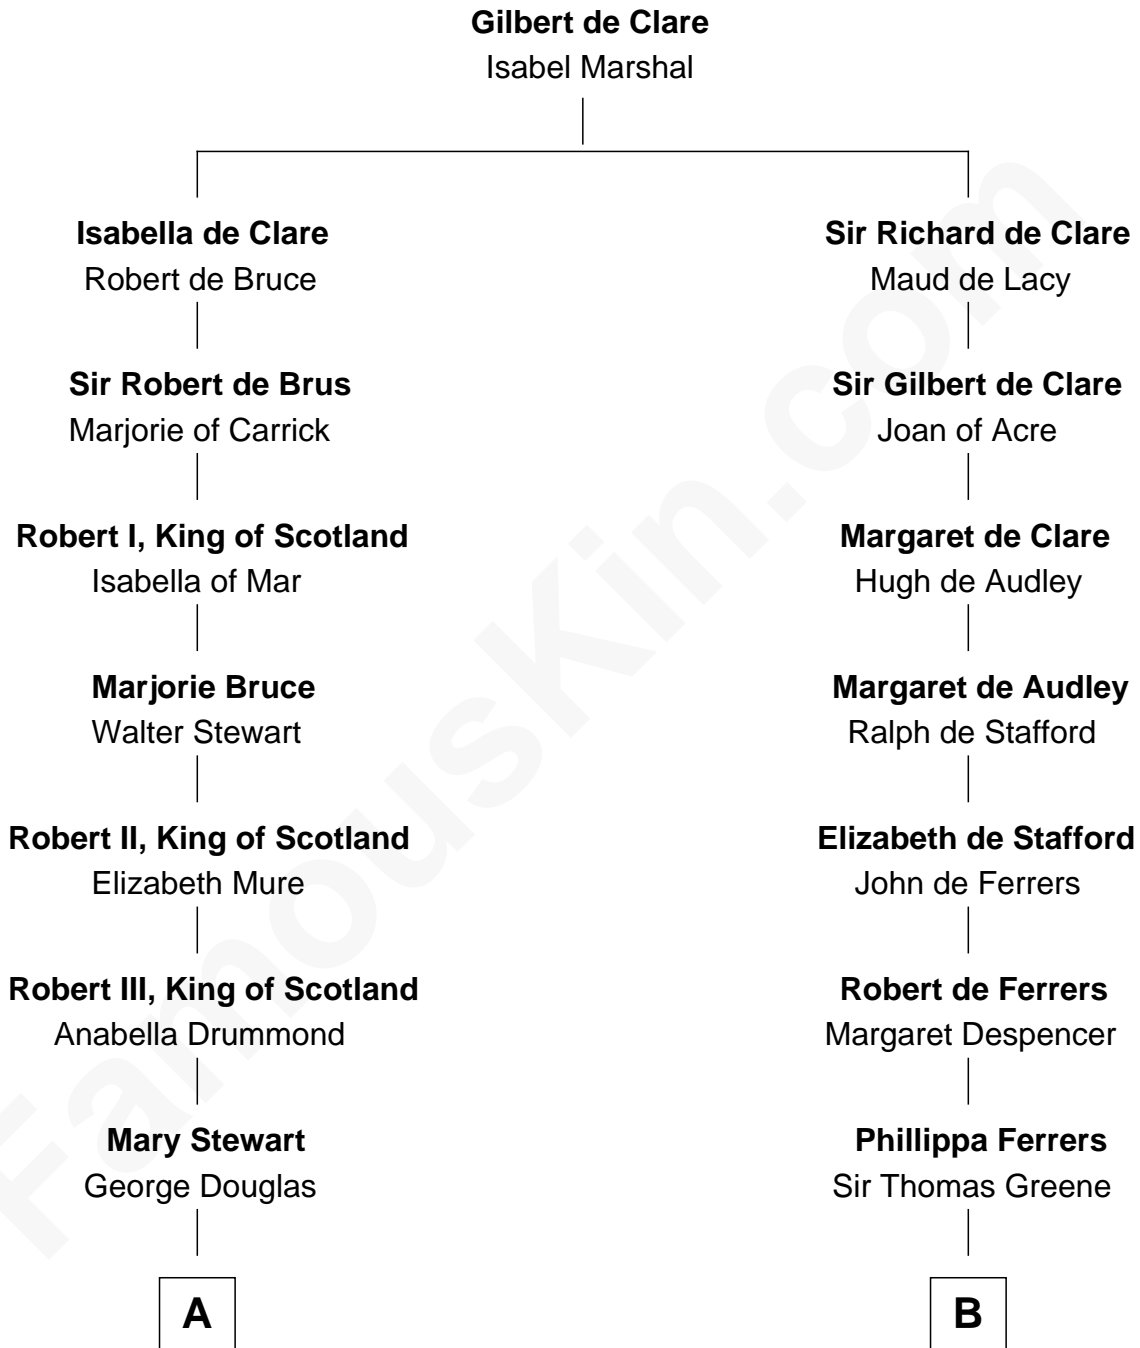

FamousKin.com

Relationship Chart of Eleanor Roosevelt

First Lady of President Franklin D. Roosevelt

20th cousin 1 time removed of

J. A. Folger

Founder of Folger Coffee Company

C

Anne Irvine
James Bulloch

James Stephens Bulloch
Martha Stewart

Martha Bulloch
Theodore Roosevelt

Elliott Roosevelt
Anna Rebecca Hall

Eleanor Roosevelt
First Lady of Franklin Roosevelt

D

Peleg Slocum
Elizabeth Brown

Rebecca Slocum
George Folger