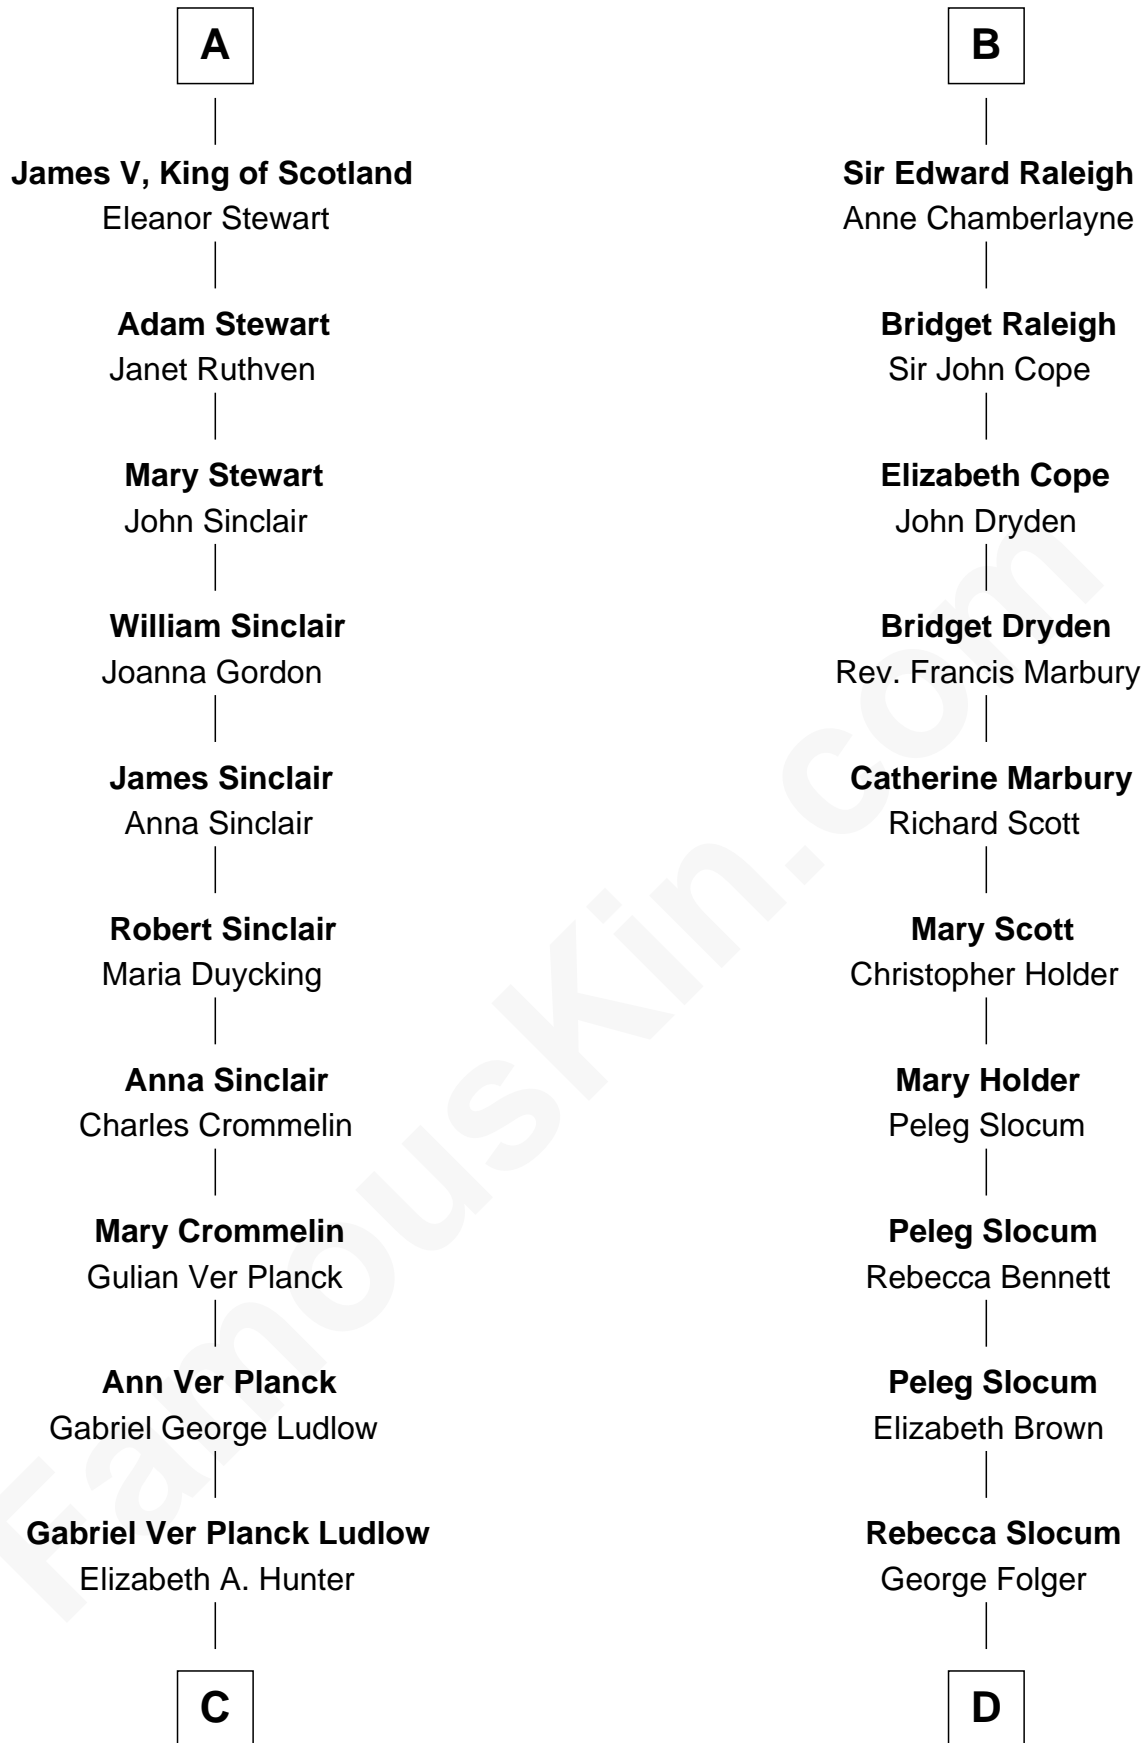

FamousKin.com

Relationship Chart of Eleanor Roosevelt

First Lady of President Franklin D. Roosevelt

18th cousin 2 times removed of

J. A. Folger

Founder of Folger Coffee Company

C

Dr. Edward Hunter Ludlow
Elizabeth Livingston

Mary Livingston Ludlow
Valentine Gill Hall

Anna Rebecca Hall
Elliott Roosevelt

Eleanor Roosevelt
First Lady of Franklin Roosevelt

D

Samuel Brown Folger
Nancy F. Hiller

J. A. Folger
Founder of Folger Coffee Co.