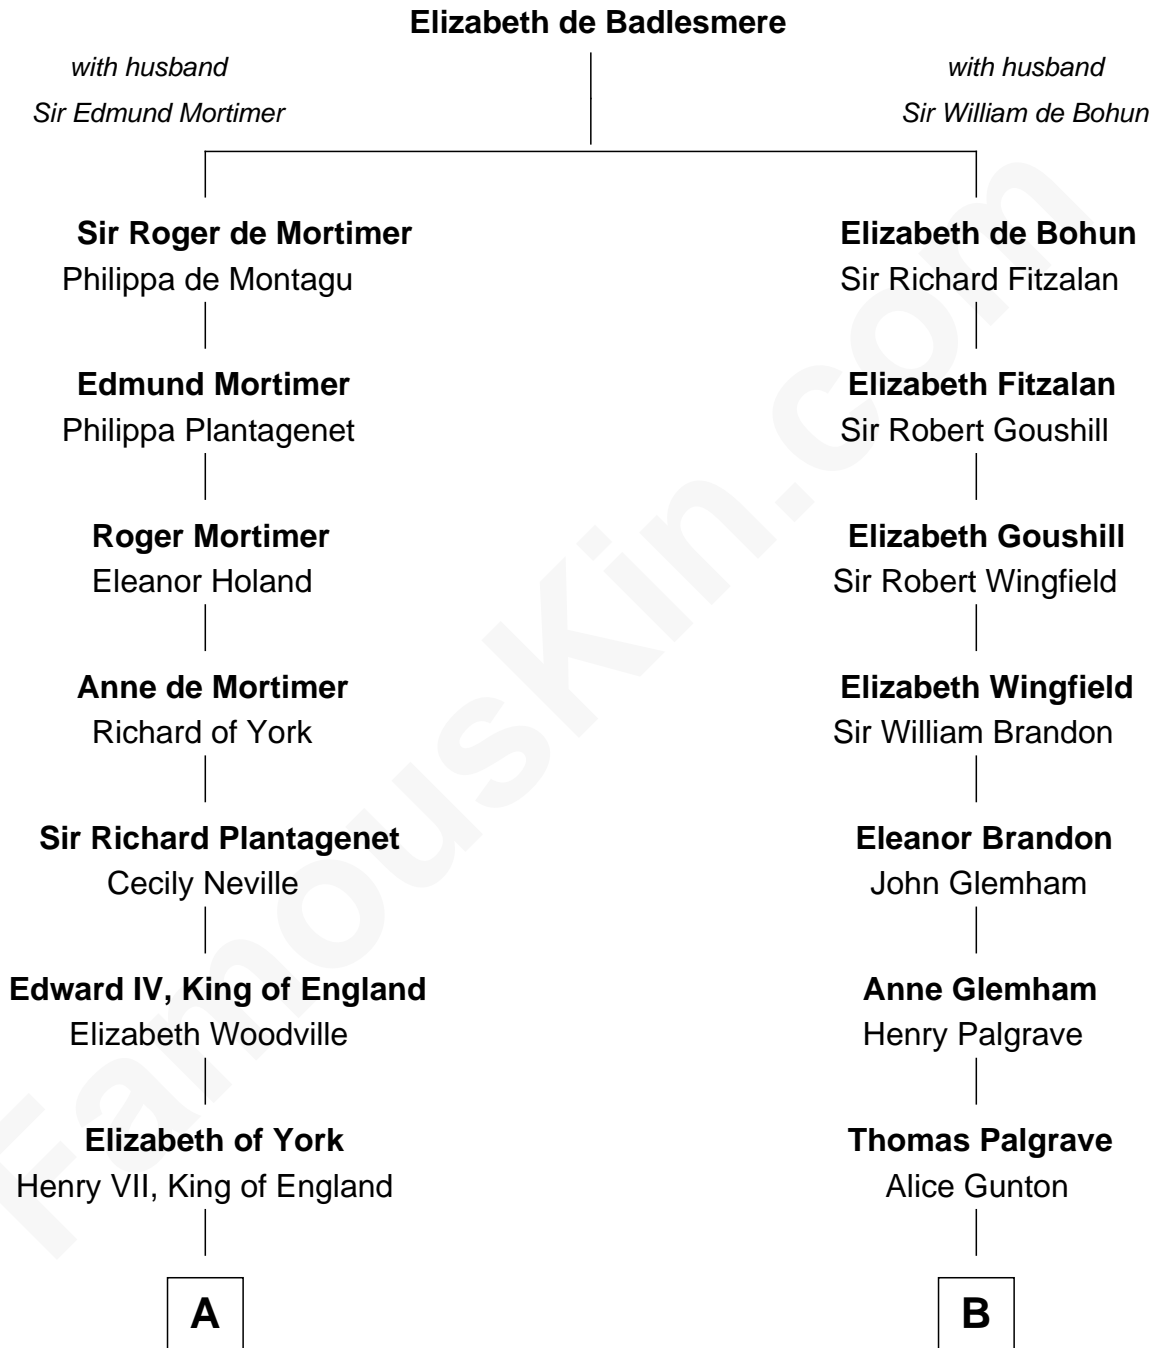

FamousKin.com

Relationship Chart of

Eleanor Roosevelt

First Lady of President Franklin D. Roosevelt

16th cousin 5 times removed of

J. A. Folger

Founder of Folger Coffee Company

C

—
Gabriel Ver Planck Ludlow

Elizabeth A. Hunter

—
Dr. Edward Hunter Ludlow

Elizabeth Livingston

—
Mary Livingston Ludlow

Valentine Gill Hall

—
Anna Rebecca Hall

Elliott Roosevelt

—
Eleanor Roosevelt

First Lady of Franklin Roosevelt