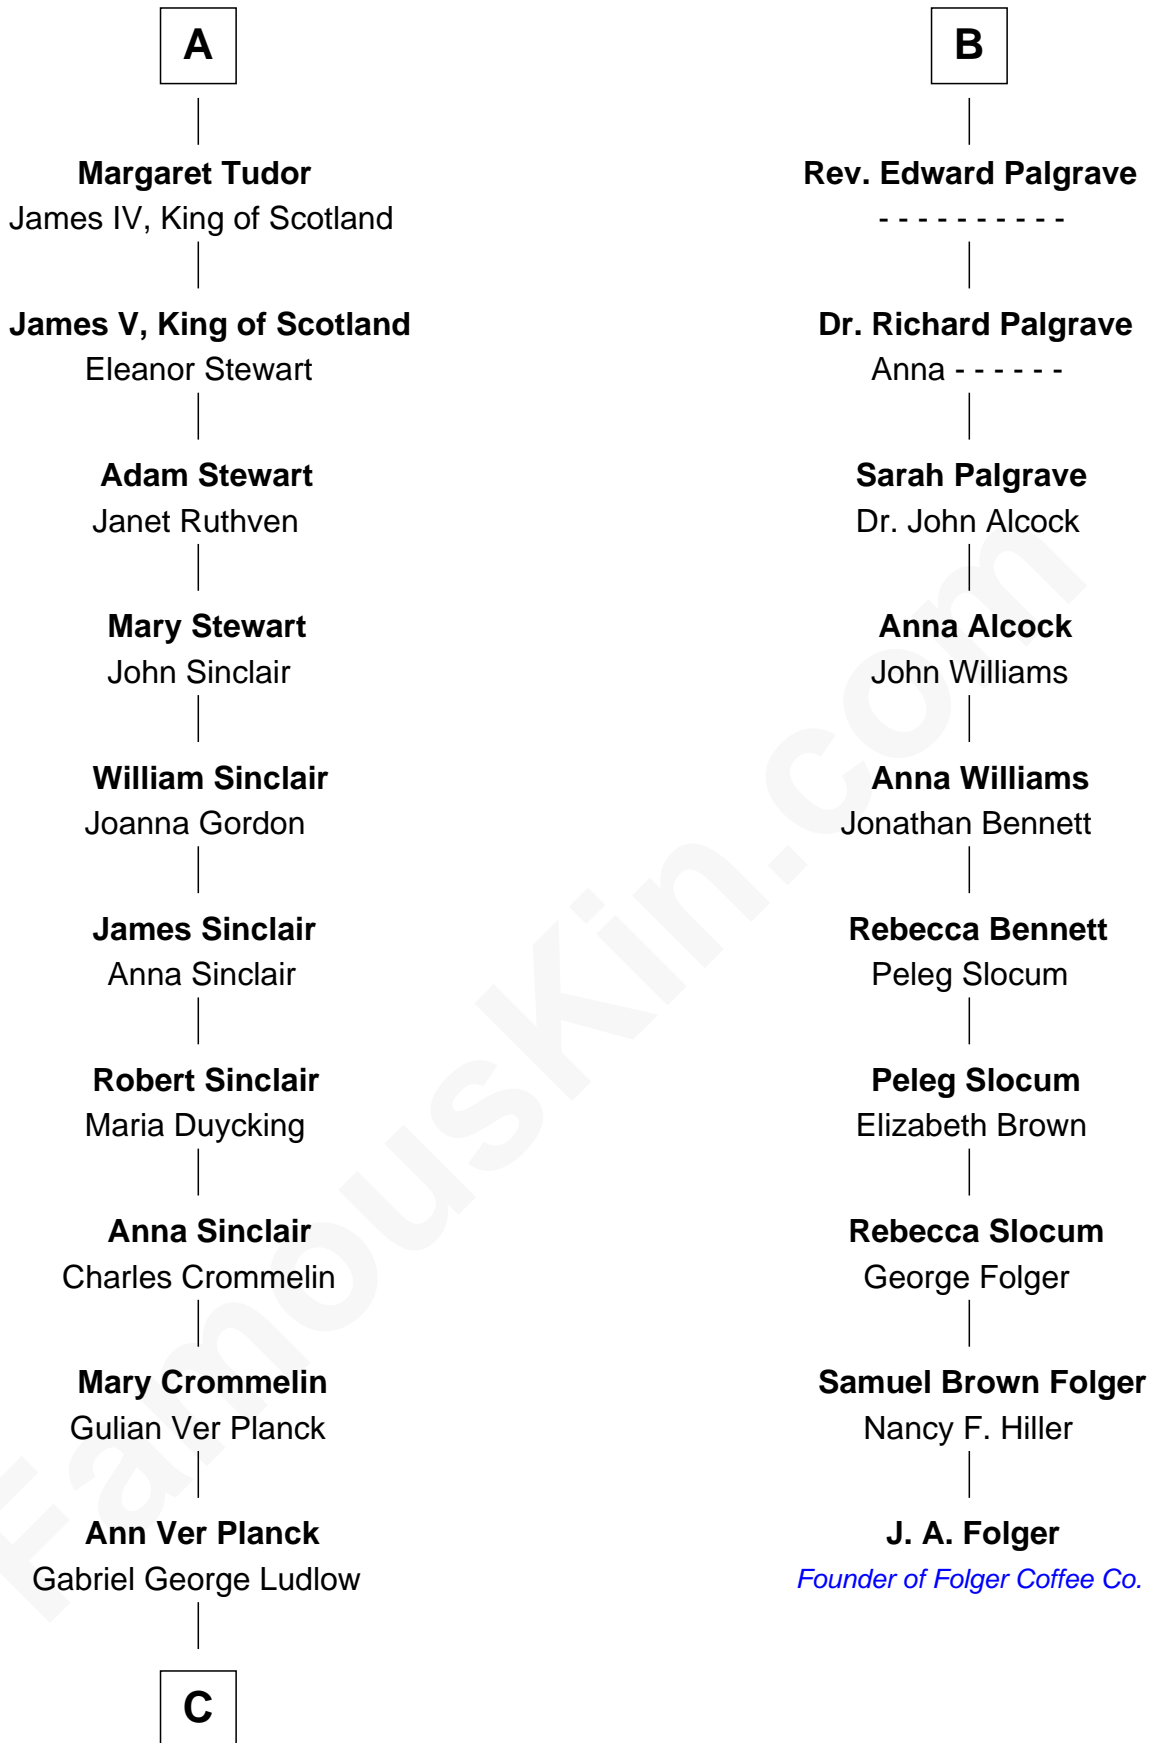

FamousKin.com

Relationship Chart of

Eleanor Roosevelt

First Lady of President Franklin D. Roosevelt

16th cousin 5 times removed of

J. A. Folger

Founder of Folger Coffee Company

C

—
Gabriel Ver Planck Ludlow

Elizabeth A. Hunter

—
Dr. Edward Hunter Ludlow

Elizabeth Livingston

—
Mary Livingston Ludlow

Valentine Gill Hall

—
Anna Rebecca Hall

Elliott Roosevelt

—
Eleanor Roosevelt

First Lady of Franklin Roosevelt