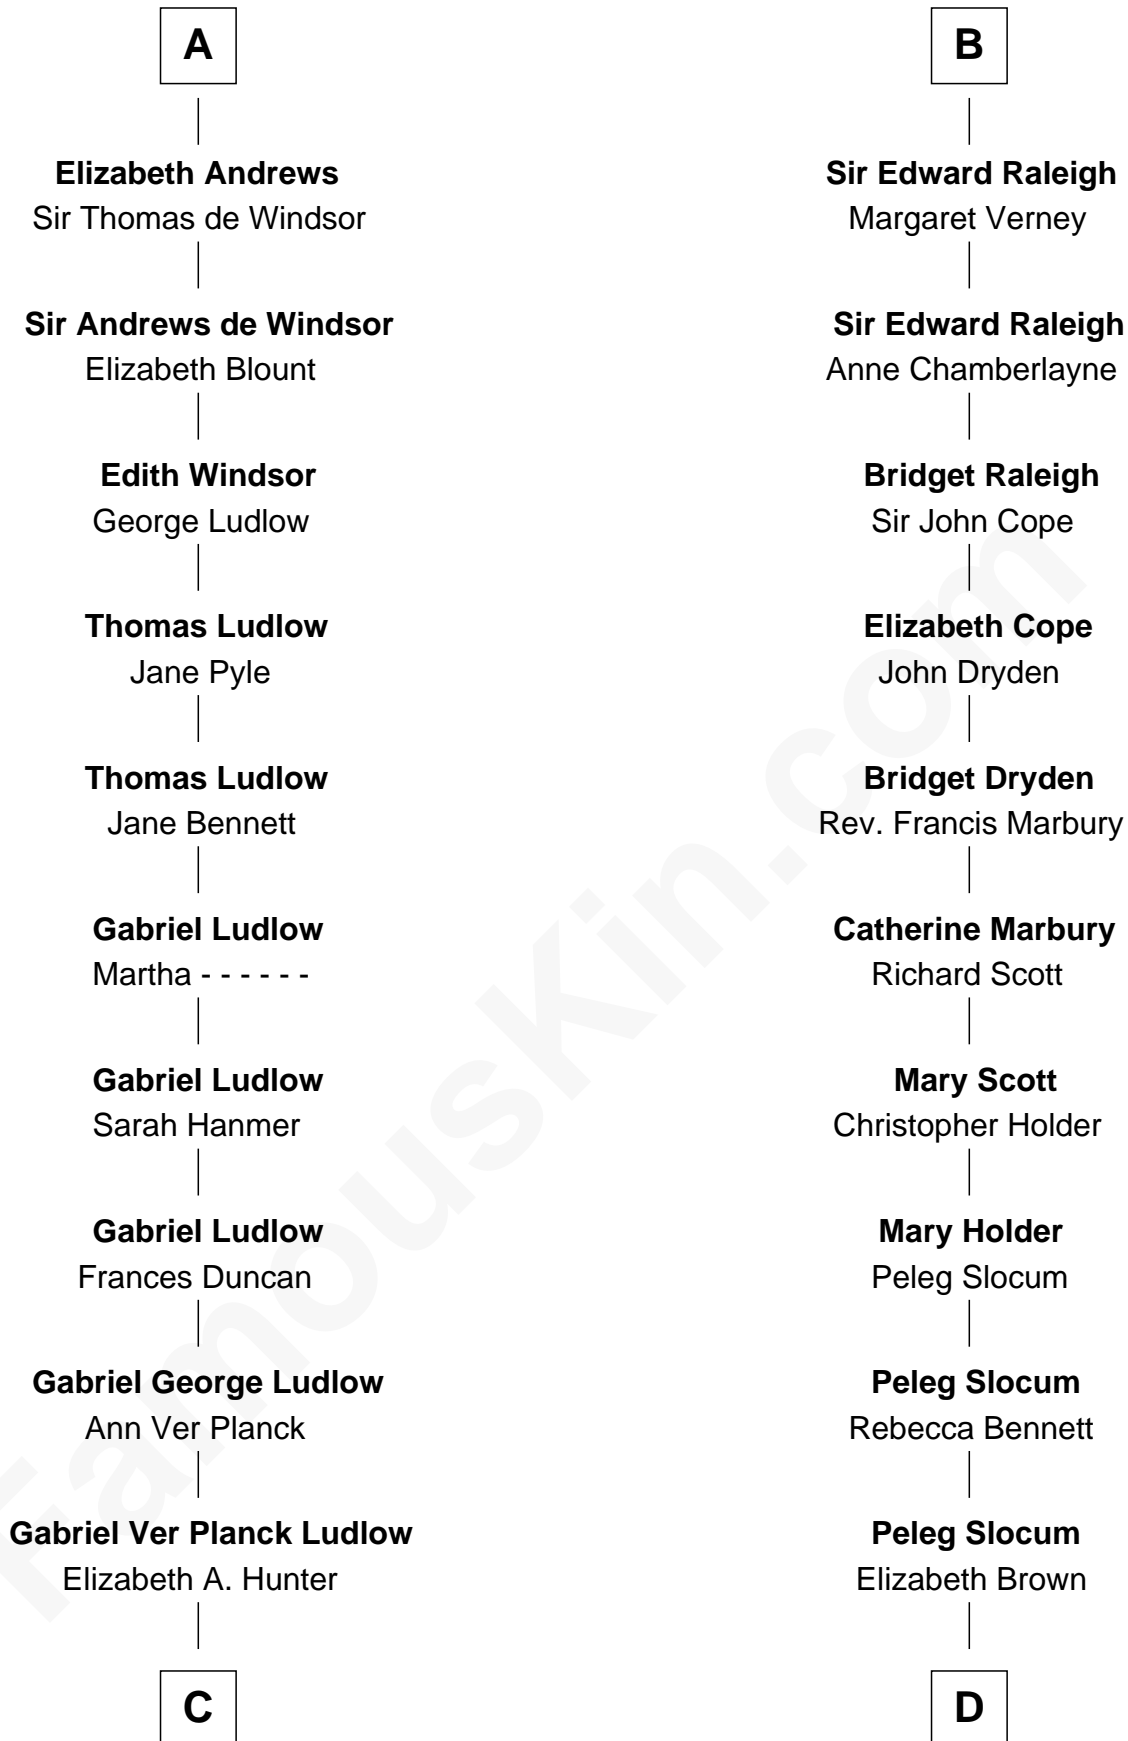

FamousKin.com

Relationship Chart of

Eleanor Roosevelt

First Lady of President Franklin D. Roosevelt

19th cousin 1 time removed of

J. A. Folger

Founder of Folger Coffee Company

Sir Hugh le Despencer

Margaret Despencer

Robert de Ferrers

Phillippa Ferrers

Sir Thomas Greene

Elizabeth Greene

William Raleigh

B

C

Dr. Edward Hunter Ludlow

Elizabeth Livingston

Mary Livingston Ludlow

Valentine Gill Hall

Anna Rebecca Hall

Elliott Roosevelt

Eleanor Roosevelt

First Lady of Franklin Roosevelt