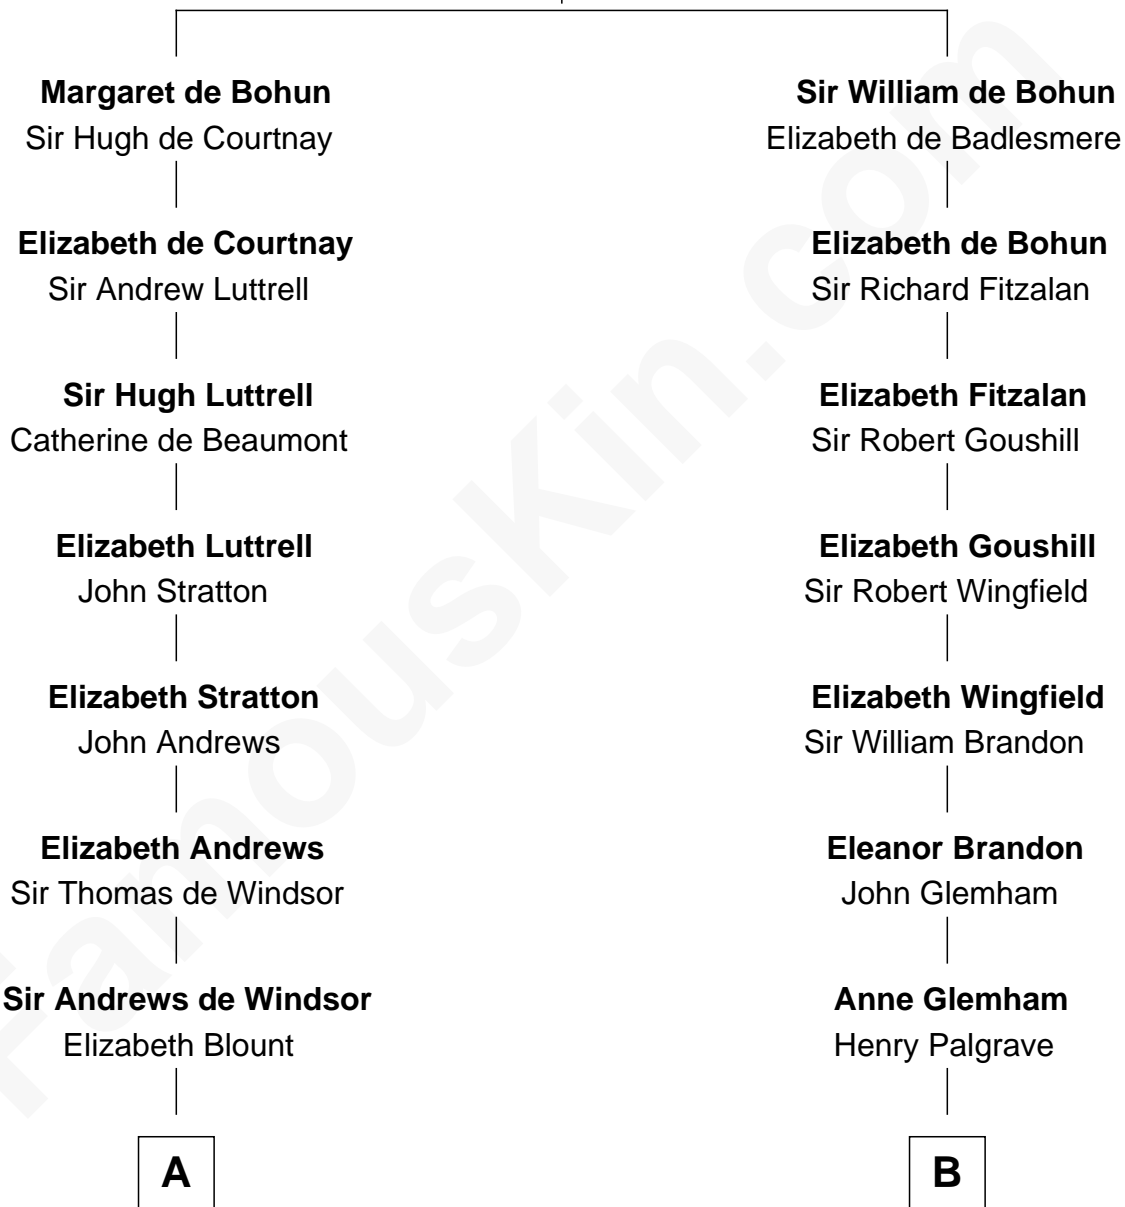

FamousKin.com

Relationship Chart of Eleanor Roosevelt

First Lady of President Franklin D. Roosevelt

17th cousin 1 time removed of

J. A. Folger

Founder of Folger Coffee Company

Humphrey de Bohun
Elizabeth Plantagenet

C

Anna Rebecca Hall
Elliott Roosevelt

Eleanor Roosevelt
First Lady of Franklin Roosevelt

FamousKin.com