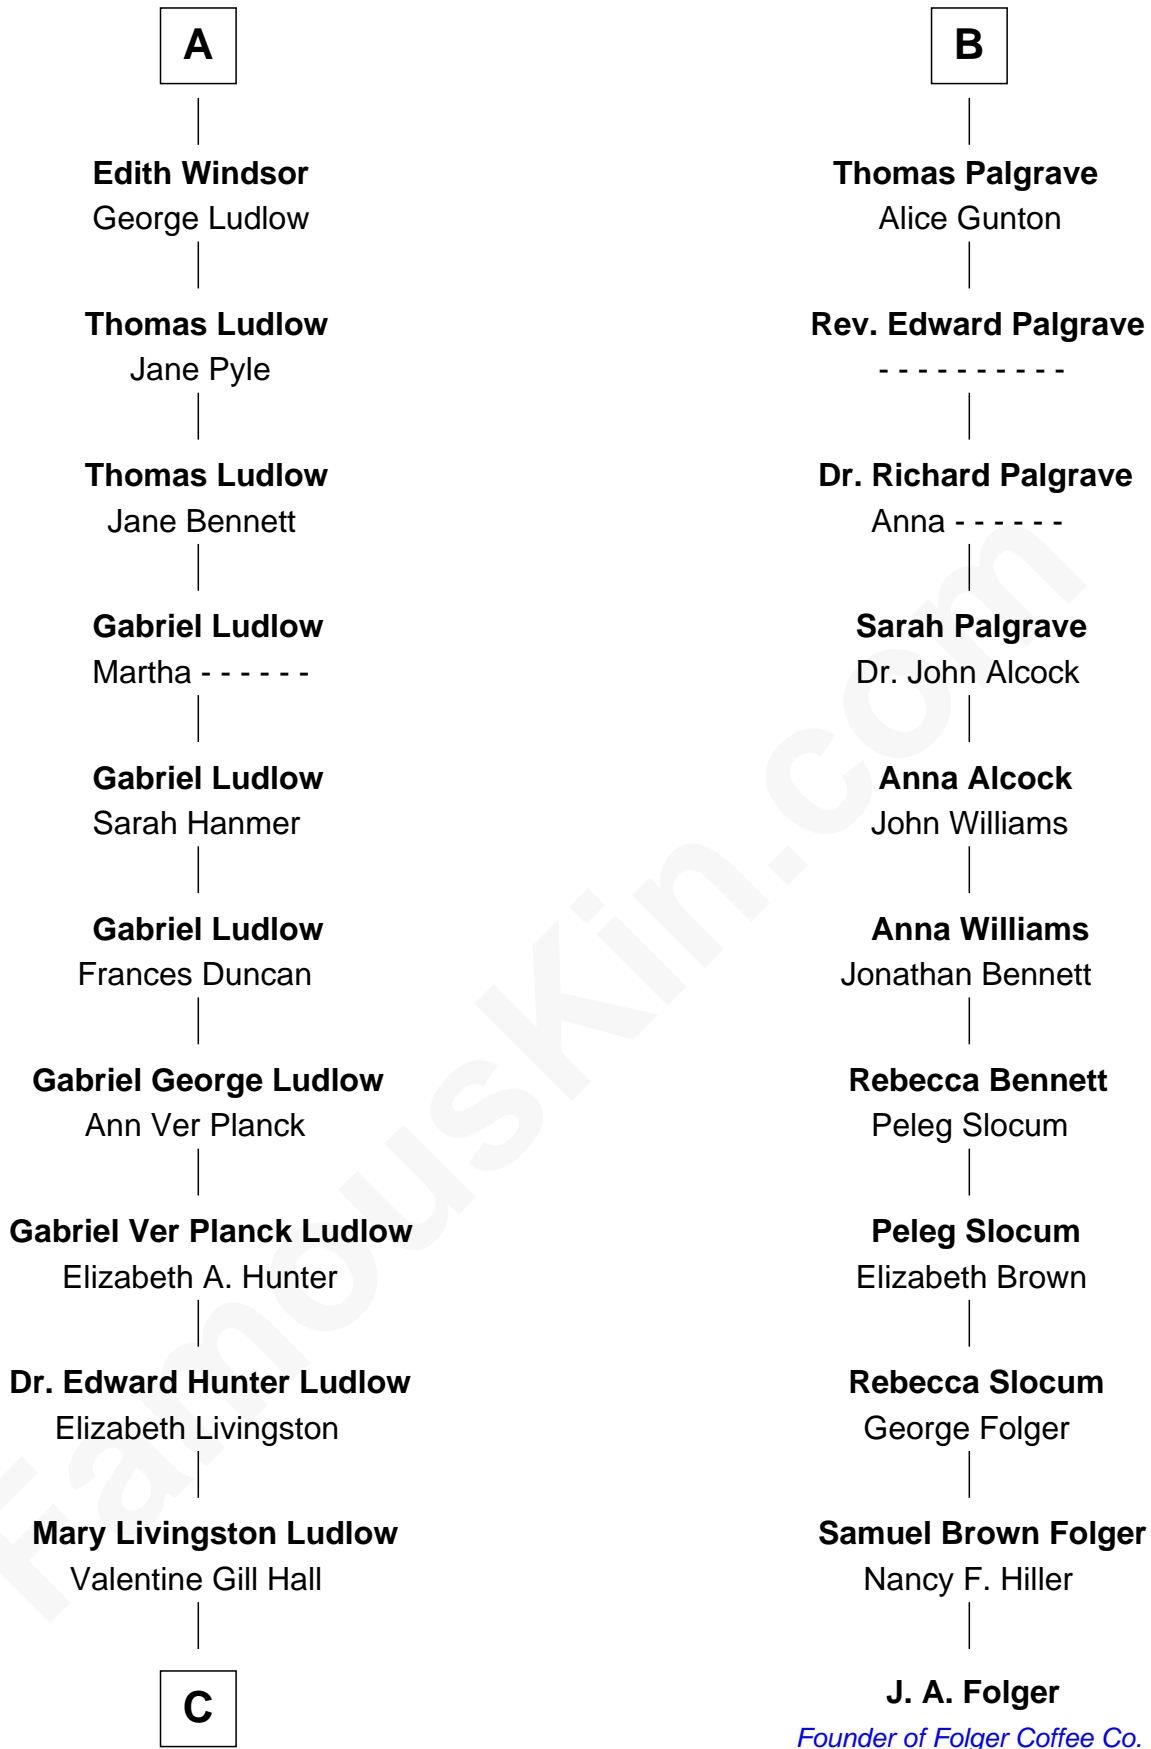

FamousKin.com

Relationship Chart of Eleanor Roosevelt

First Lady of President Franklin D. Roosevelt

17th cousin 1 time removed of

J. A. Folger

Founder of Folger Coffee Company

Humphrey de Bohun
Elizabeth Plantagenet

C

Anna Rebecca Hall
Elliott Roosevelt

Eleanor Roosevelt
First Lady of Franklin Roosevelt

FamousKin.com