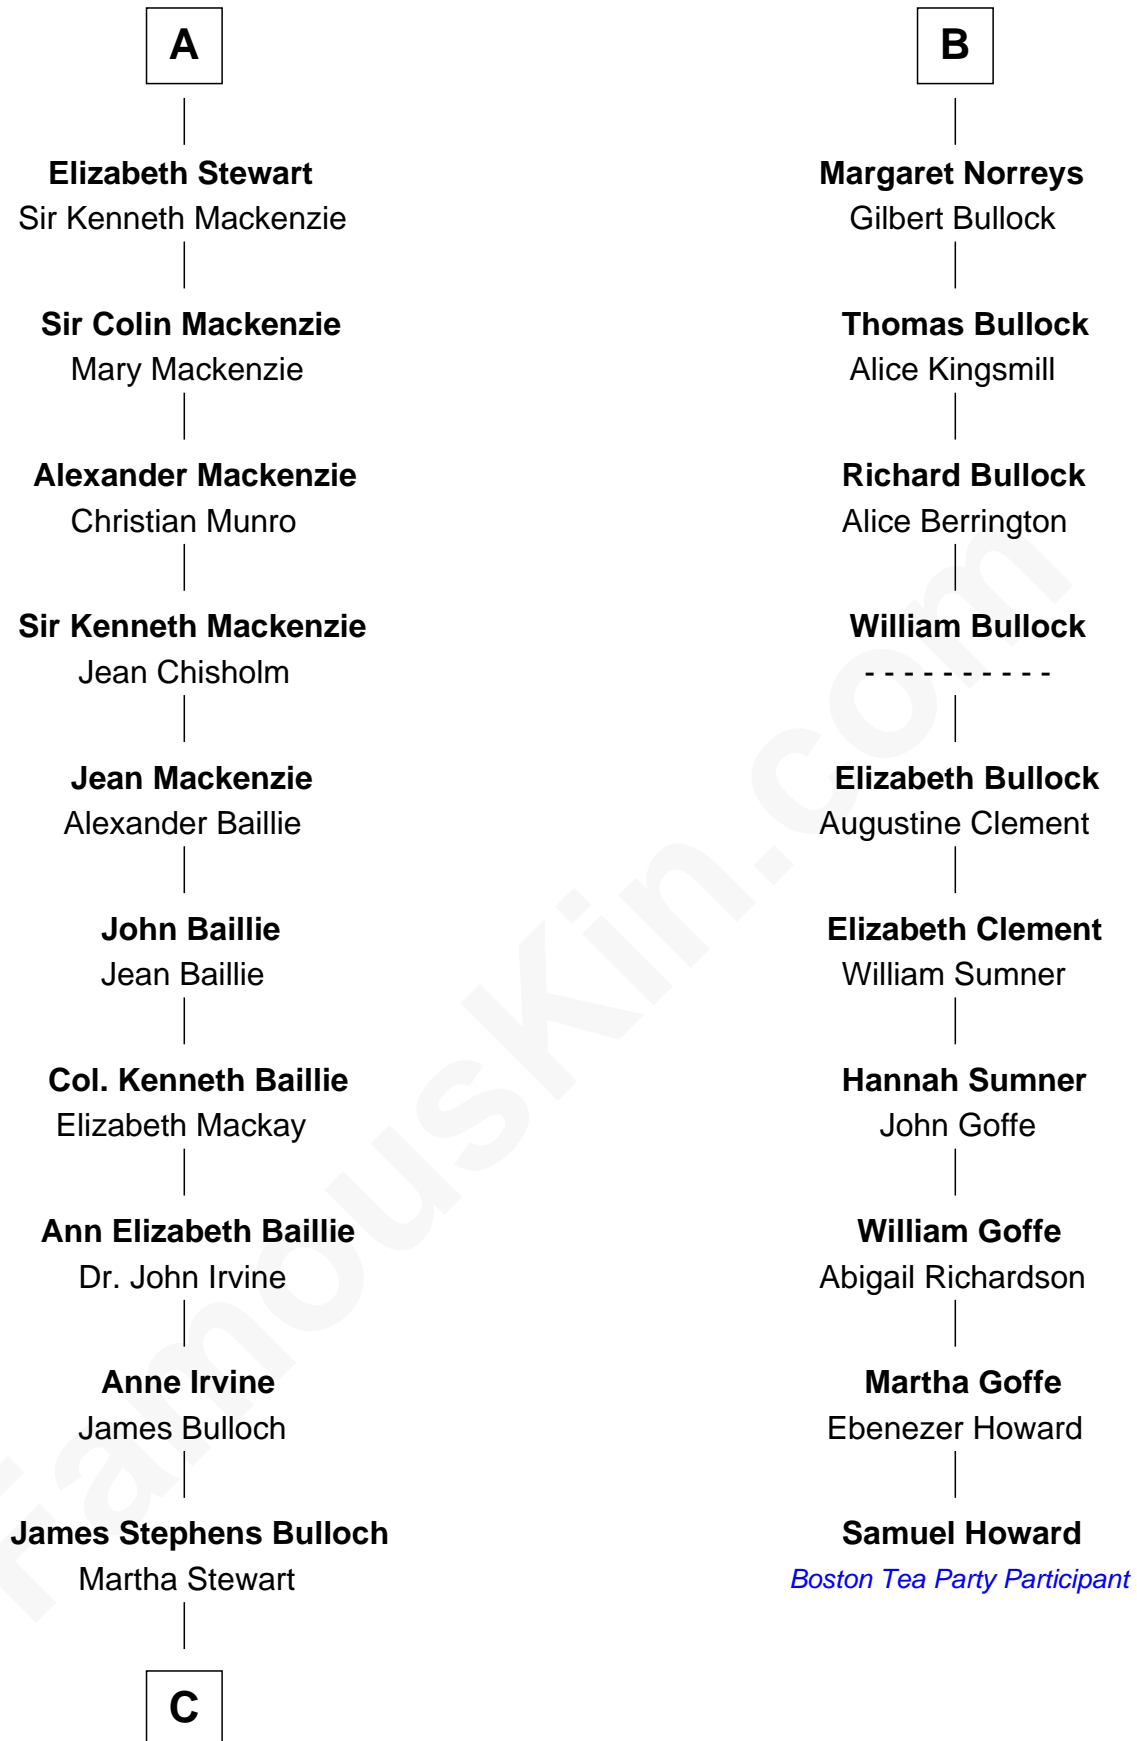

FamousKin.com

Relationship Chart of

Eleanor Roosevelt

First Lady of President Franklin D. Roosevelt

16th cousin 3 times removed of

Samuel Howard

Boston Tea Party Participant

C

—
Martha Bulloch
Theodore Roosevelt

—
Elliott Roosevelt
Anna Rebecca Hall

—
Eleanor Roosevelt
First Lady of Franklin Roosevelt

FamousKin.com