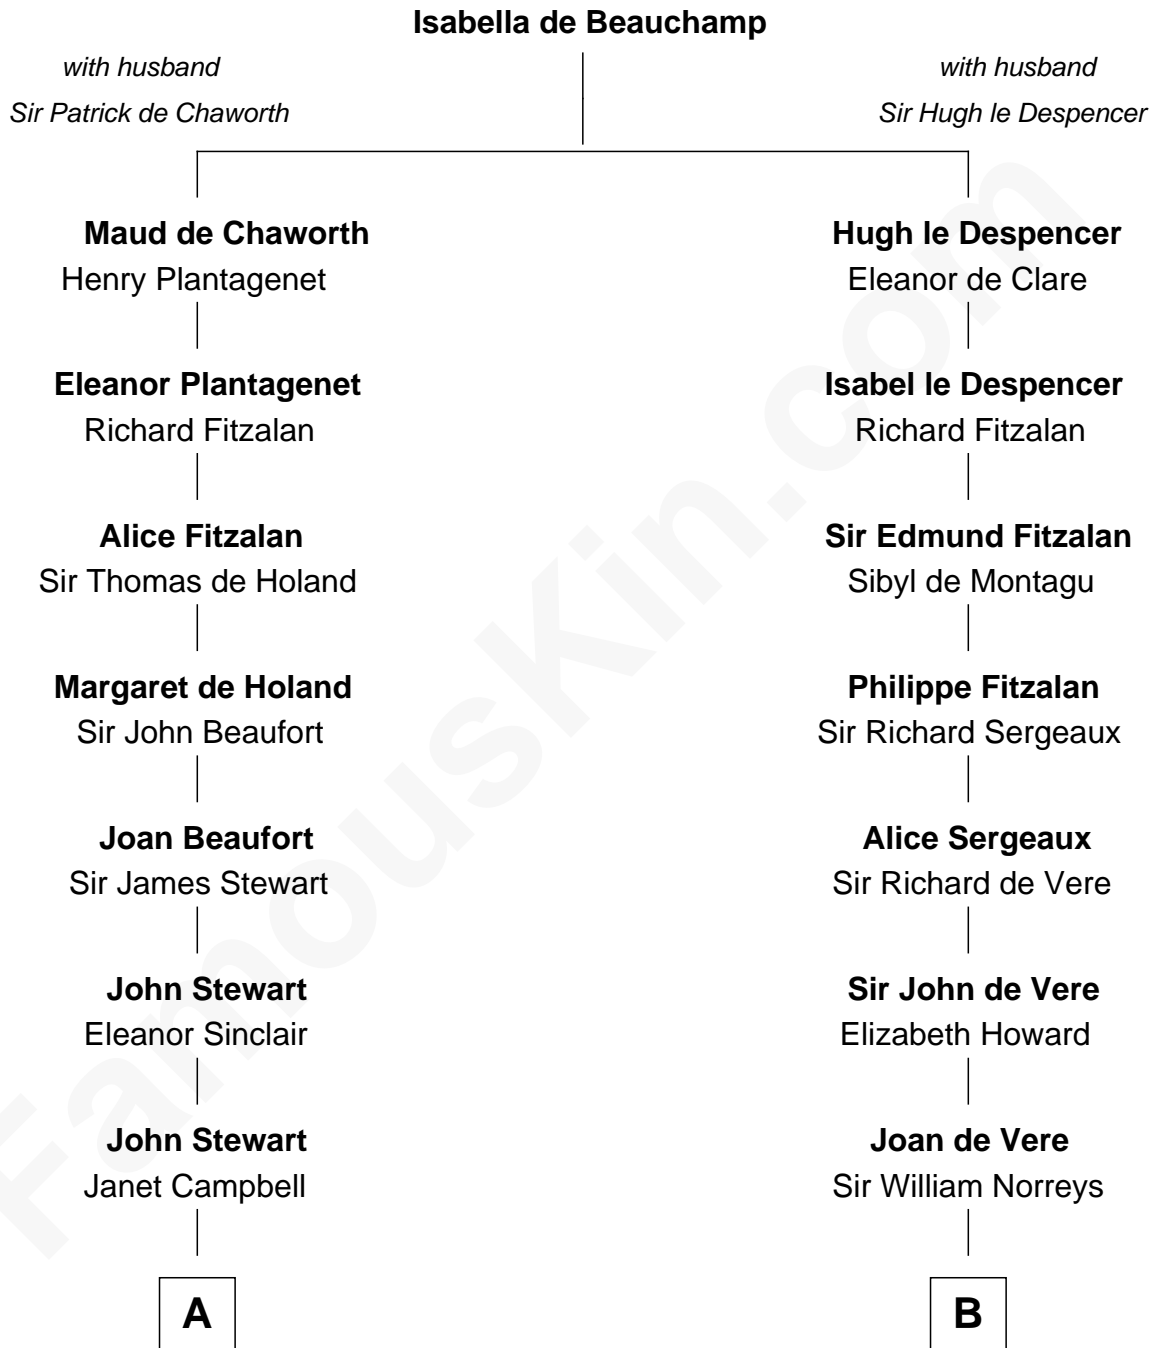

FamousKin.com

Relationship Chart of

Eleanor Roosevelt

First Lady of President Franklin D. Roosevelt

16th cousin 3 times removed of

Samuel Howard

Boston Tea Party Participant

C

—
Martha Bulloch
Theodore Roosevelt

—
Elliott Roosevelt
Anna Rebecca Hall

—
Eleanor Roosevelt
First Lady of Franklin Roosevelt

FamousKin.com