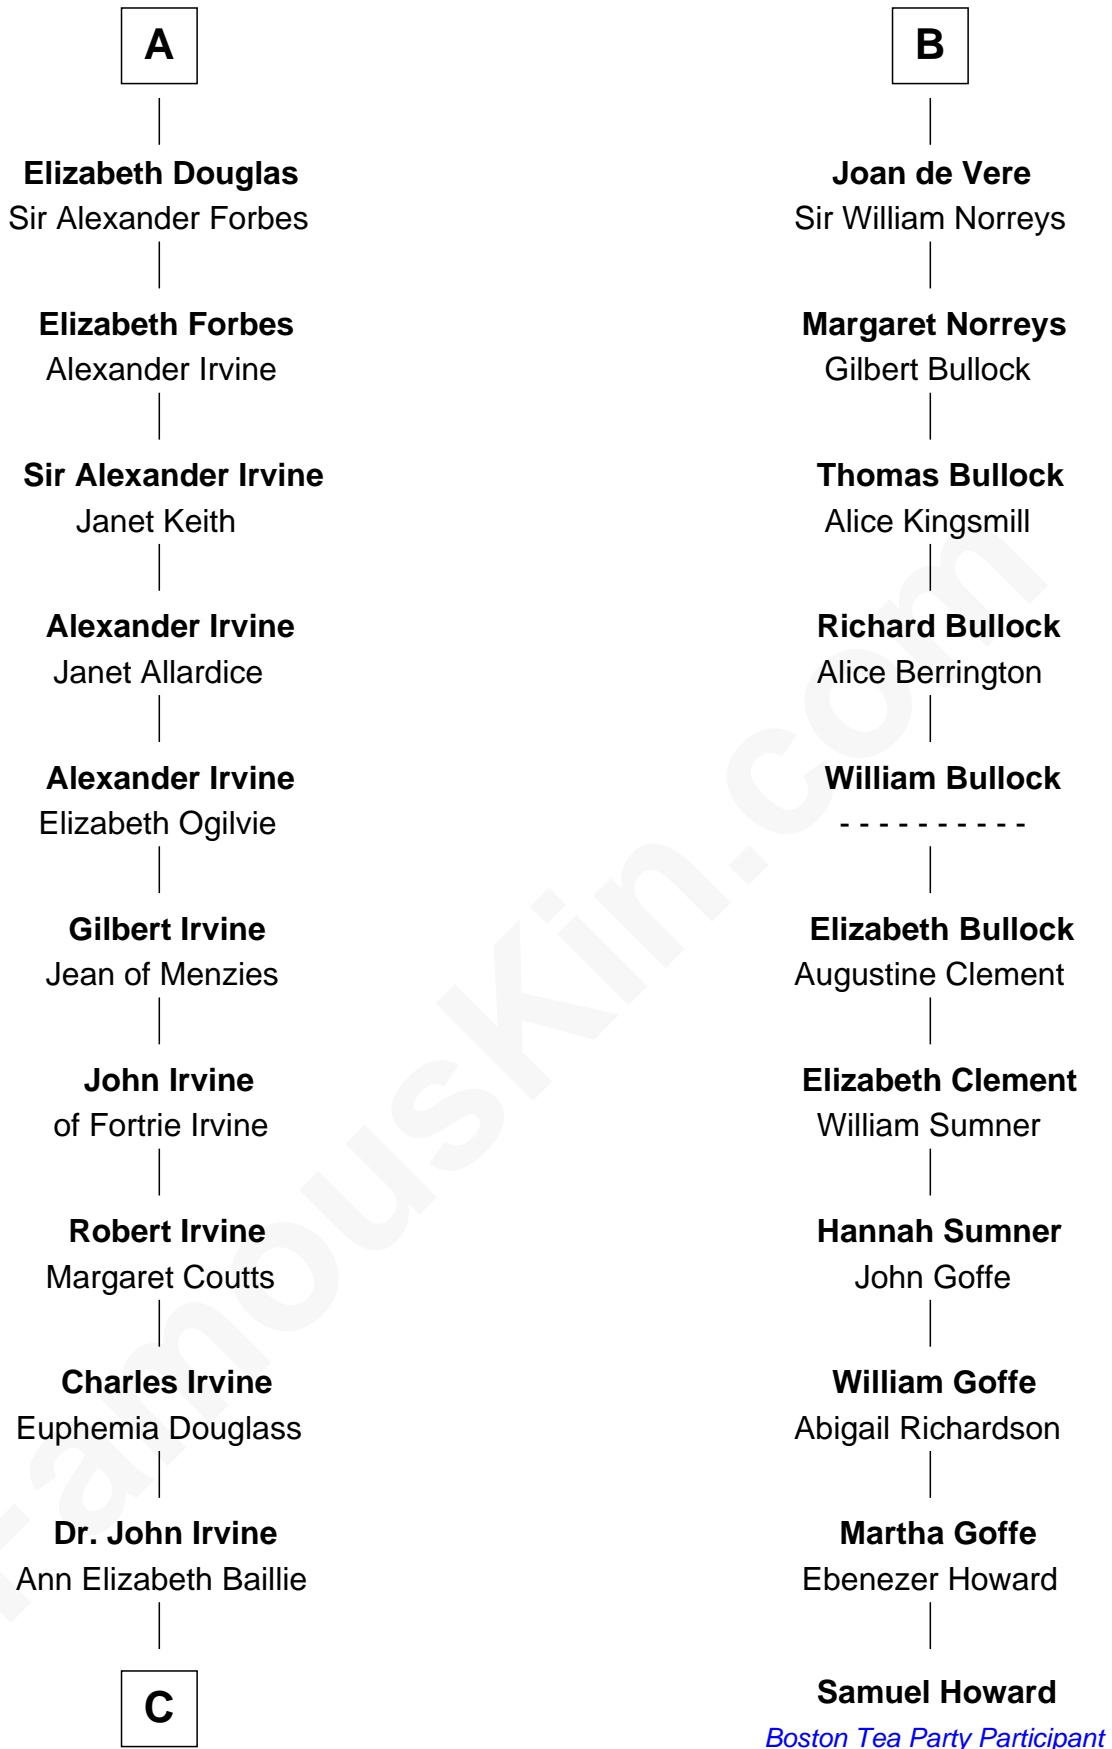

## Relationship Chart of

### Eleanor Roosevelt

*First Lady of President Franklin D. Roosevelt*

17th cousin 4 times removed of

### Samuel Howard

*Boston Tea Party Participant*

**C**

**Anne Irvine**  
James Bulloch

**James Stephens Bulloch**  
Martha Stewart

**Martha Bulloch**  
Theodore Roosevelt

**Elliott Roosevelt**  
Anna Rebecca Hall

**Eleanor Roosevelt**  
*First Lady of Franklin Roosevelt*

FamousKin.com