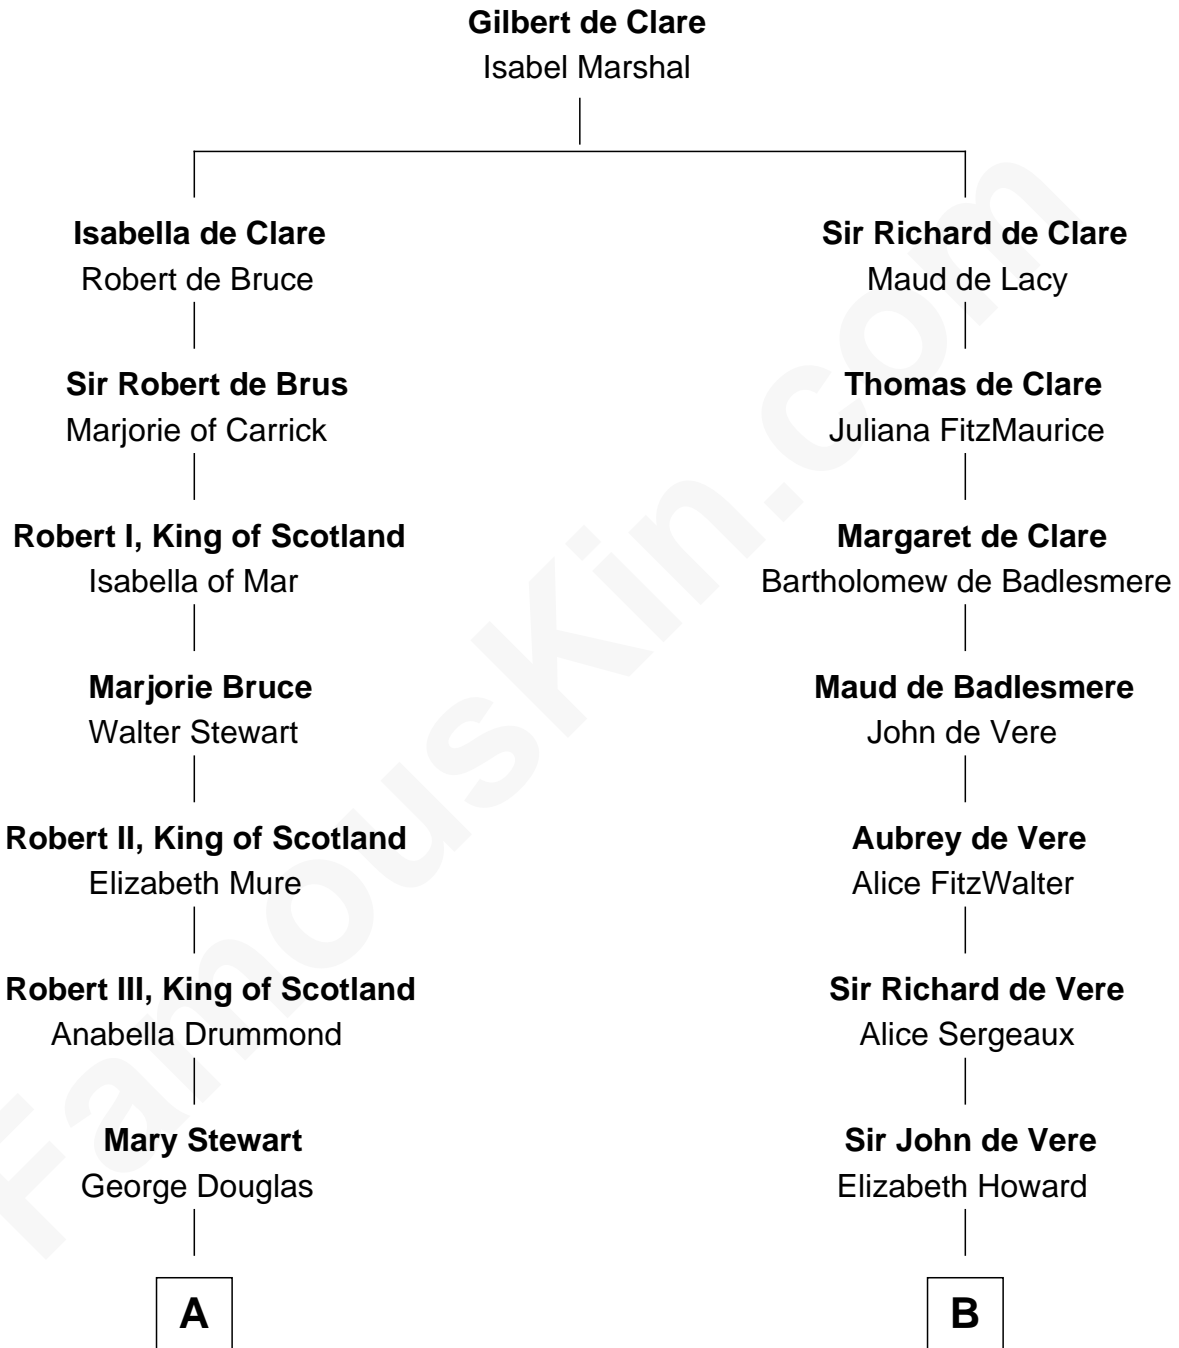

## Relationship Chart of

### Eleanor Roosevelt

*First Lady of President Franklin D. Roosevelt*

17th cousin 4 times removed of

### Samuel Howard

*Boston Tea Party Participant*

**C**

**Anne Irvine**  
James Bulloch

**James Stephens Bulloch**  
Martha Stewart

**Martha Bulloch**  
Theodore Roosevelt

**Elliott Roosevelt**  
Anna Rebecca Hall