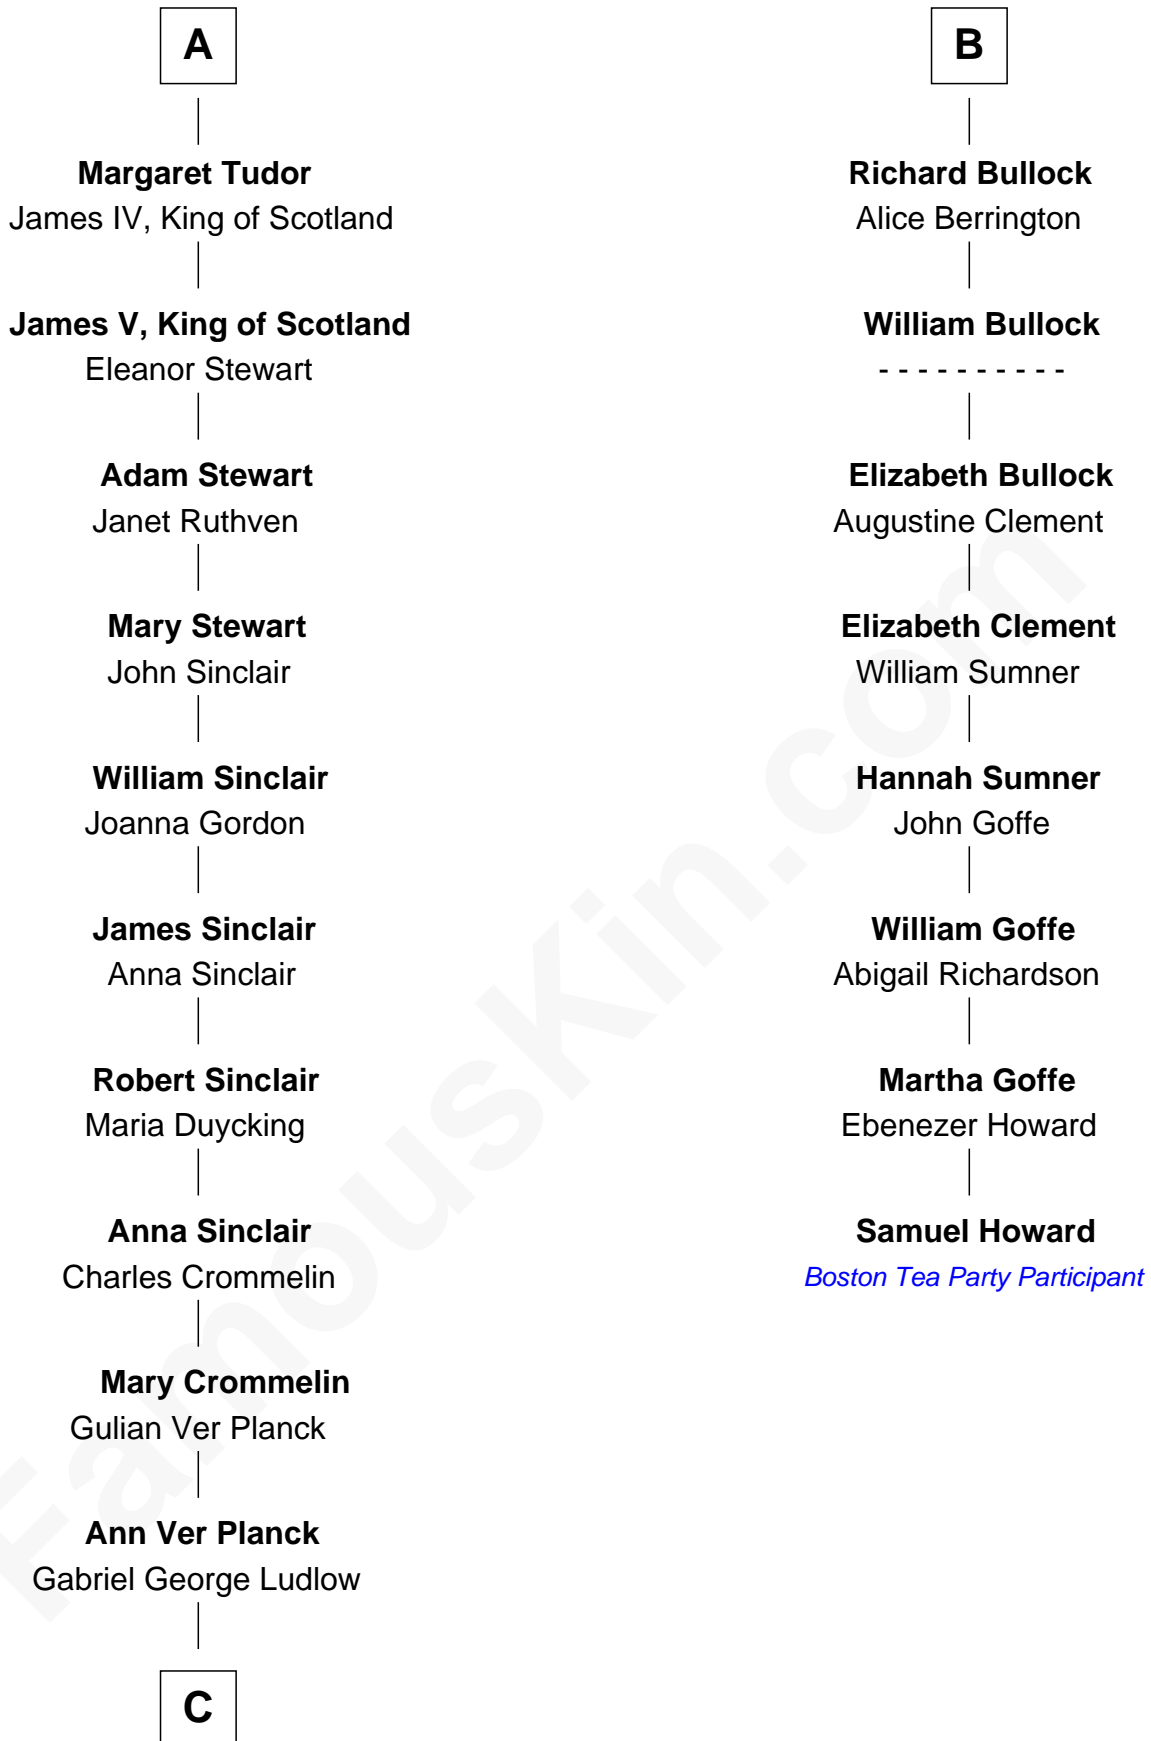

FamousKin.com

Relationship Chart of

Eleanor Roosevelt

First Lady of President Franklin D. Roosevelt

14th cousin 7 times removed of

Samuel Howard

Boston Tea Party Participant

C

—
Gabriel Ver Planck Ludlow

Elizabeth A. Hunter

—
Dr. Edward Hunter Ludlow

Elizabeth Livingston

—
Mary Livingston Ludlow

Valentine Gill Hall

—
Anna Rebecca Hall

Elliott Roosevelt

—
Eleanor Roosevelt

First Lady of Franklin Roosevelt

FamousKin.com