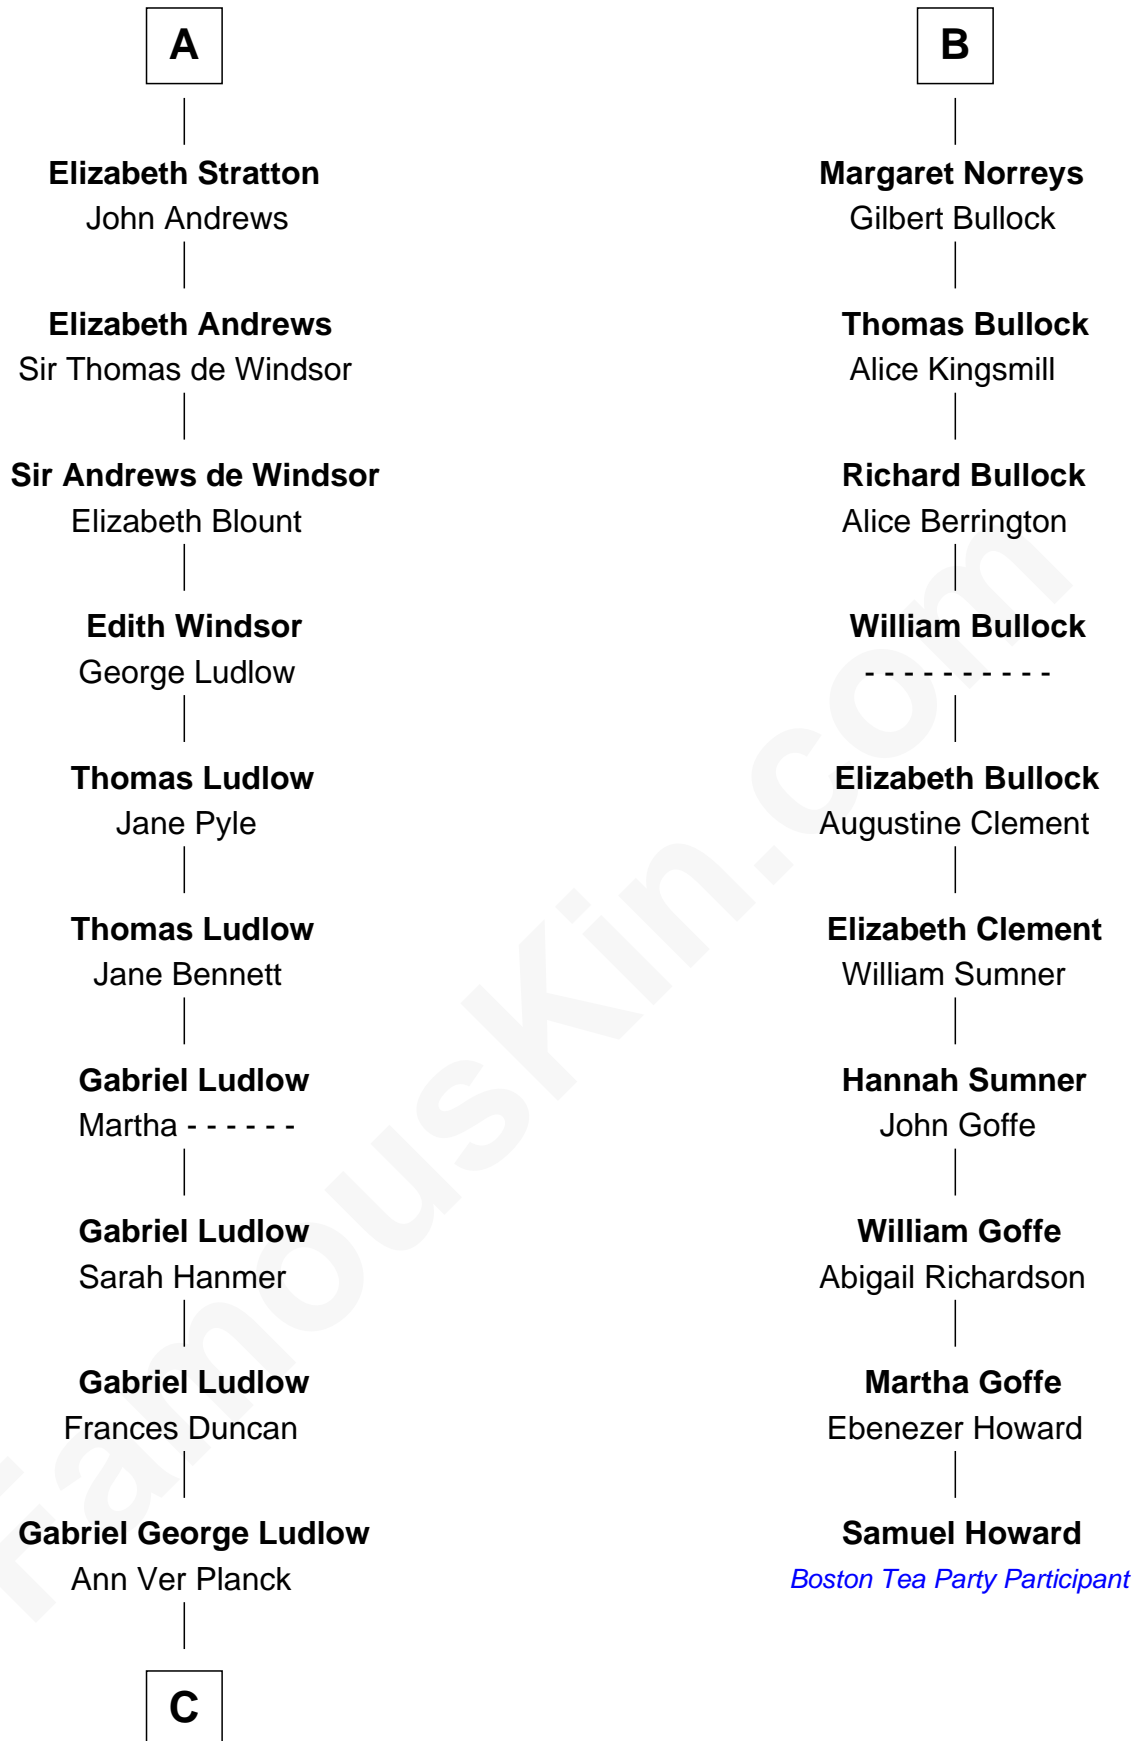

FamousKin.com

Relationship Chart of

Eleanor Roosevelt

First Lady of President Franklin D. Roosevelt

16th cousin 5 times removed of

Samuel Howard

Boston Tea Party Participant

Hugh de Vere
Hawise de Quincy

C

—
Gabriel Ver Planck Ludlow

Elizabeth A. Hunter

—
Dr. Edward Hunter Ludlow

Elizabeth Livingston

—
Mary Livingston Ludlow

Valentine Gill Hall

—
Anna Rebecca Hall

Elliott Roosevelt

—
Eleanor Roosevelt

First Lady of Franklin Roosevelt

FamousKin.com