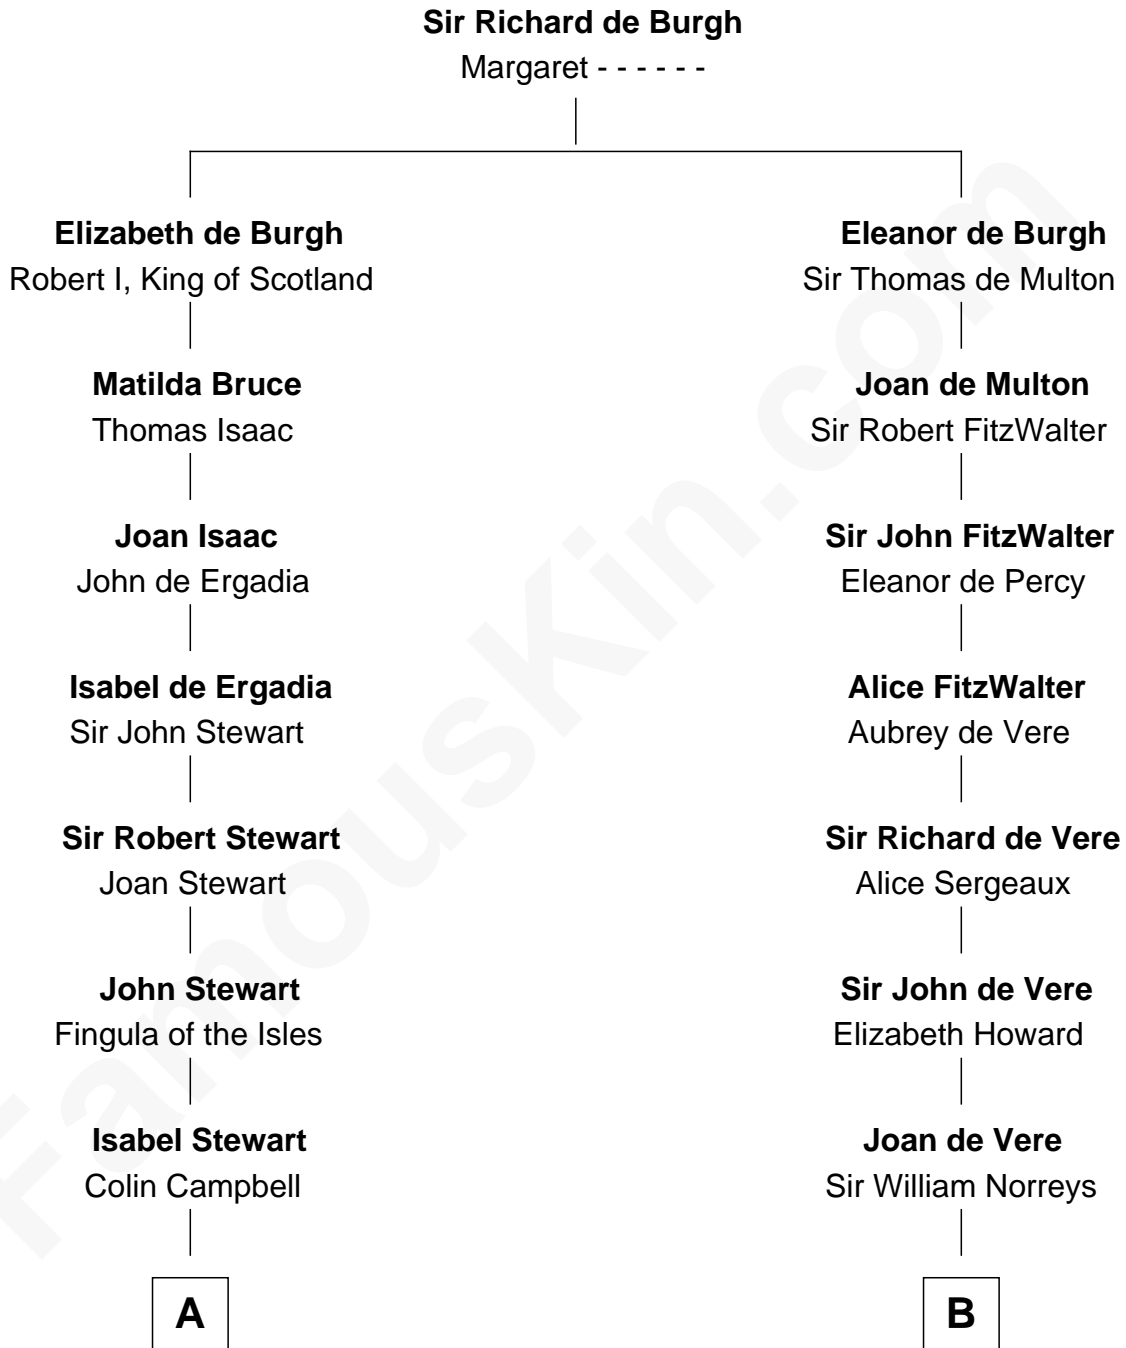

## Relationship Chart of

### Eleanor Roosevelt

*First Lady of President Franklin D. Roosevelt*

16th cousin 5 times removed of

### Samuel Howard

*Boston Tea Party Participant*

**C**

**Anne Irvine**  
James Bulloch

**James Stephens Bulloch**  
Martha Stewart

**Martha Bulloch**  
Theodore Roosevelt

**Elliott Roosevelt**  
Anna Rebecca Hall