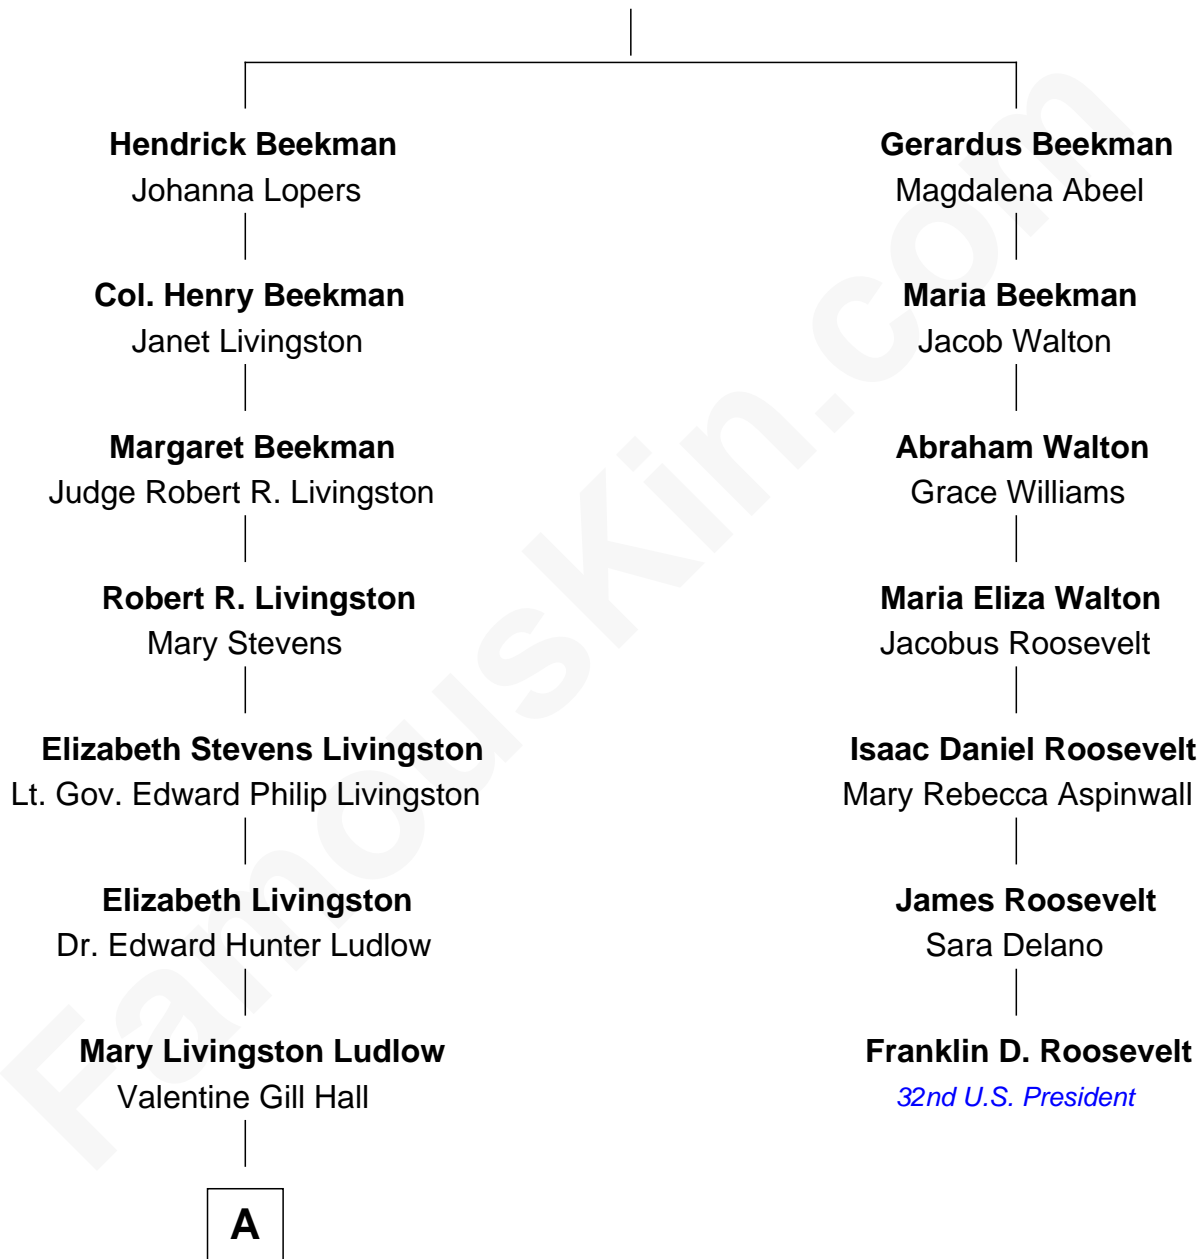

FamousKin.com

Relationship Chart of

Eleanor Roosevelt

First Lady of President Franklin D. Roosevelt

6th cousin 2 times removed of

Franklin D. Roosevelt

32nd U.S. President

Wilhelmus Hendricksen Beekman

Catalyntje De Boog

A

—
Anna Rebecca Hall

Elliott Roosevelt

—
Eleanor Roosevelt

First Lady of Franklin Roosevelt

FamousKin.com