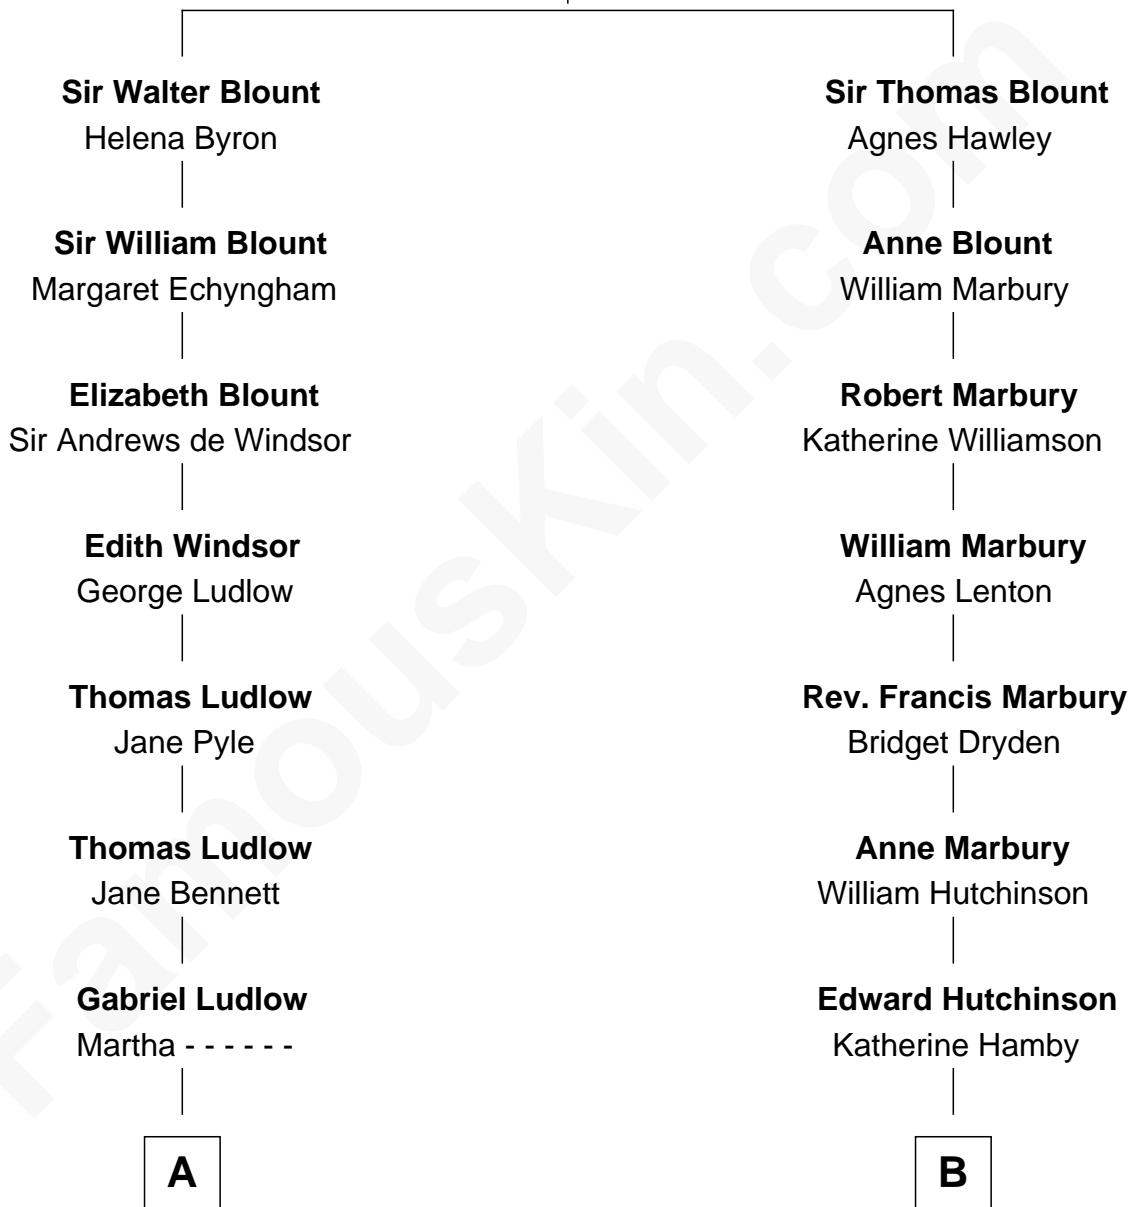

FamousKin.com

Relationship Chart of

Eleanor Roosevelt

First Lady of President Franklin D. Roosevelt

14th cousin of

Franklin D. Roosevelt

32nd U.S. President

Sir Thomas Blount
Margaret de Gresley

A

Gabriel Ludlow
Sarah Hanmer

Gabriel Ludlow
Frances Duncan

Gabriel George Ludlow
Ann Ver Planck

Gabriel Ver Planck Ludlow
Elizabeth A. Hunter

Dr. Edward Hunter Ludlow
Elizabeth Livingston

Mary Livingston Ludlow
Valentine Gill Hall

Anna Rebecca Hall
Elliott Roosevelt

Eleanor Roosevelt
First Lady of Franklin Roosevelt

B

Col. Elisha Hutchinson
Elizabeth Clarke

Edward Hutchinson
Lydia Foster

Elizabeth Hutchinson
Rev. Nathaniel Robbins

Edward Hutchinson Robbins
Elizabeth Murray