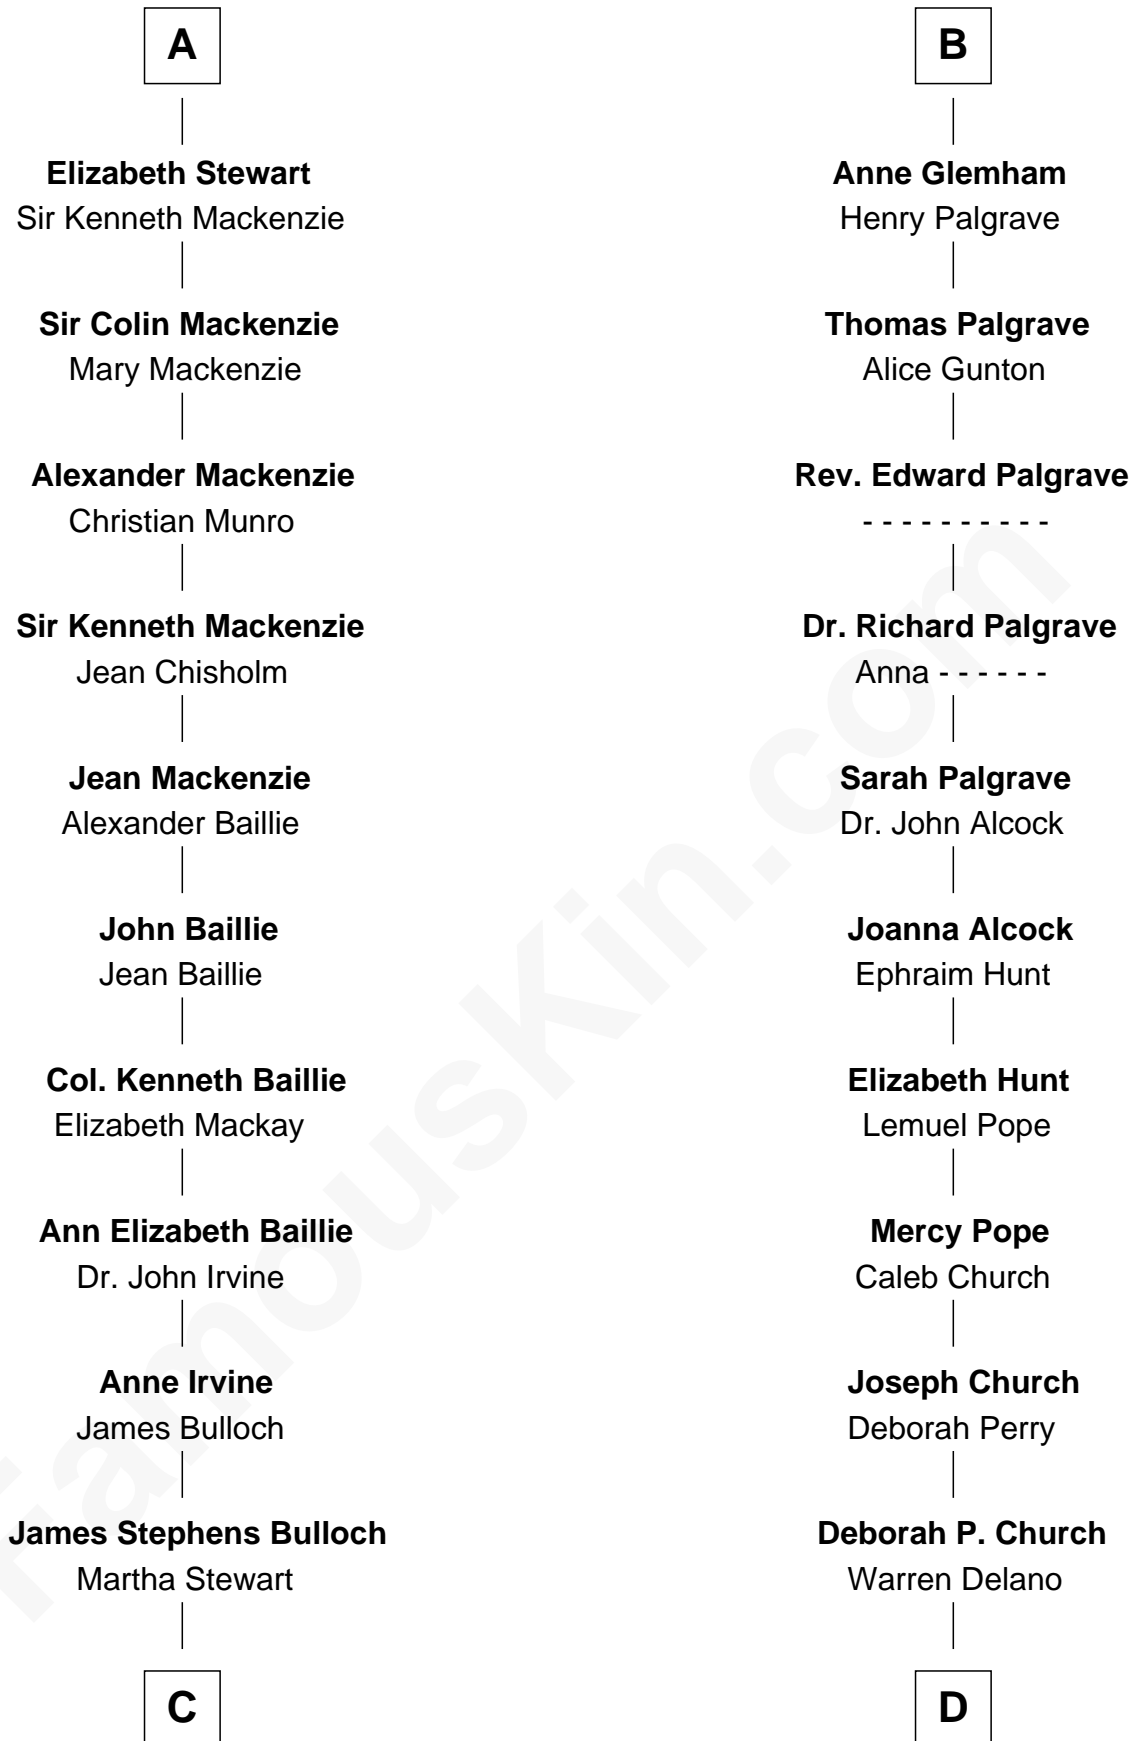

FamousKin.com

Relationship Chart of

Eleanor Roosevelt

First Lady of President Franklin D. Roosevelt

19th cousin of

Franklin D. Roosevelt

32nd U.S. President

Edmund Plantagenet

Blanche of Artois

C

Martha Bulloch
Theodore Roosevelt

Elliott Roosevelt
Anna Rebecca Hall

Eleanor Roosevelt
First Lady of Franklin Roosevelt

D

Warren Delano
Catharine Robbins Lyman

Sara Delano
James Roosevelt

Franklin D. Roosevelt
32nd U.S. President

FamousKin.com