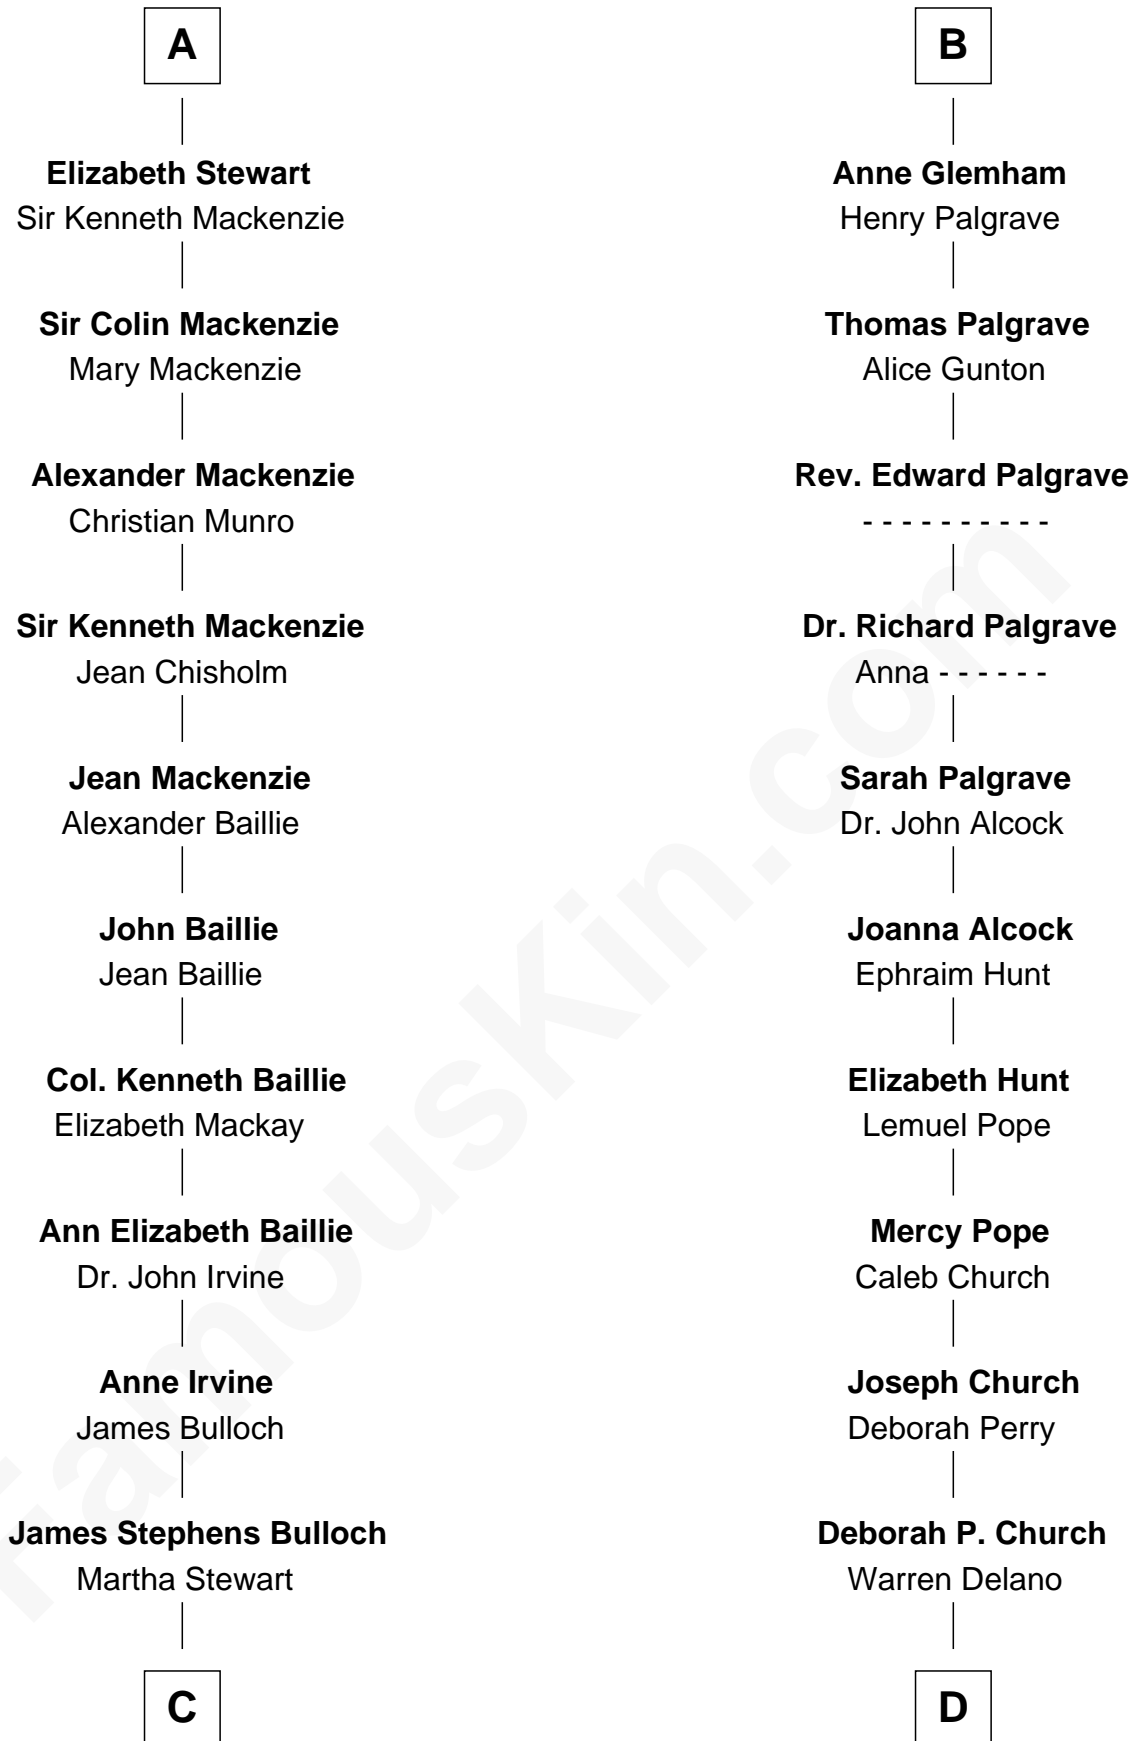

FamousKin.com

Relationship Chart of

Eleanor Roosevelt

First Lady of President Franklin D. Roosevelt

19th cousin of

Franklin D. Roosevelt
32nd U.S. President

Sir Patrick de Chaworth
Isabella de Beauchamp

C

Martha Bulloch
Theodore Roosevelt

Elliott Roosevelt
Anna Rebecca Hall

Eleanor Roosevelt
First Lady of Franklin Roosevelt

D

Warren Delano
Catharine Robbins Lyman

Sara Delano
James Roosevelt

Franklin D. Roosevelt
32nd U.S. President