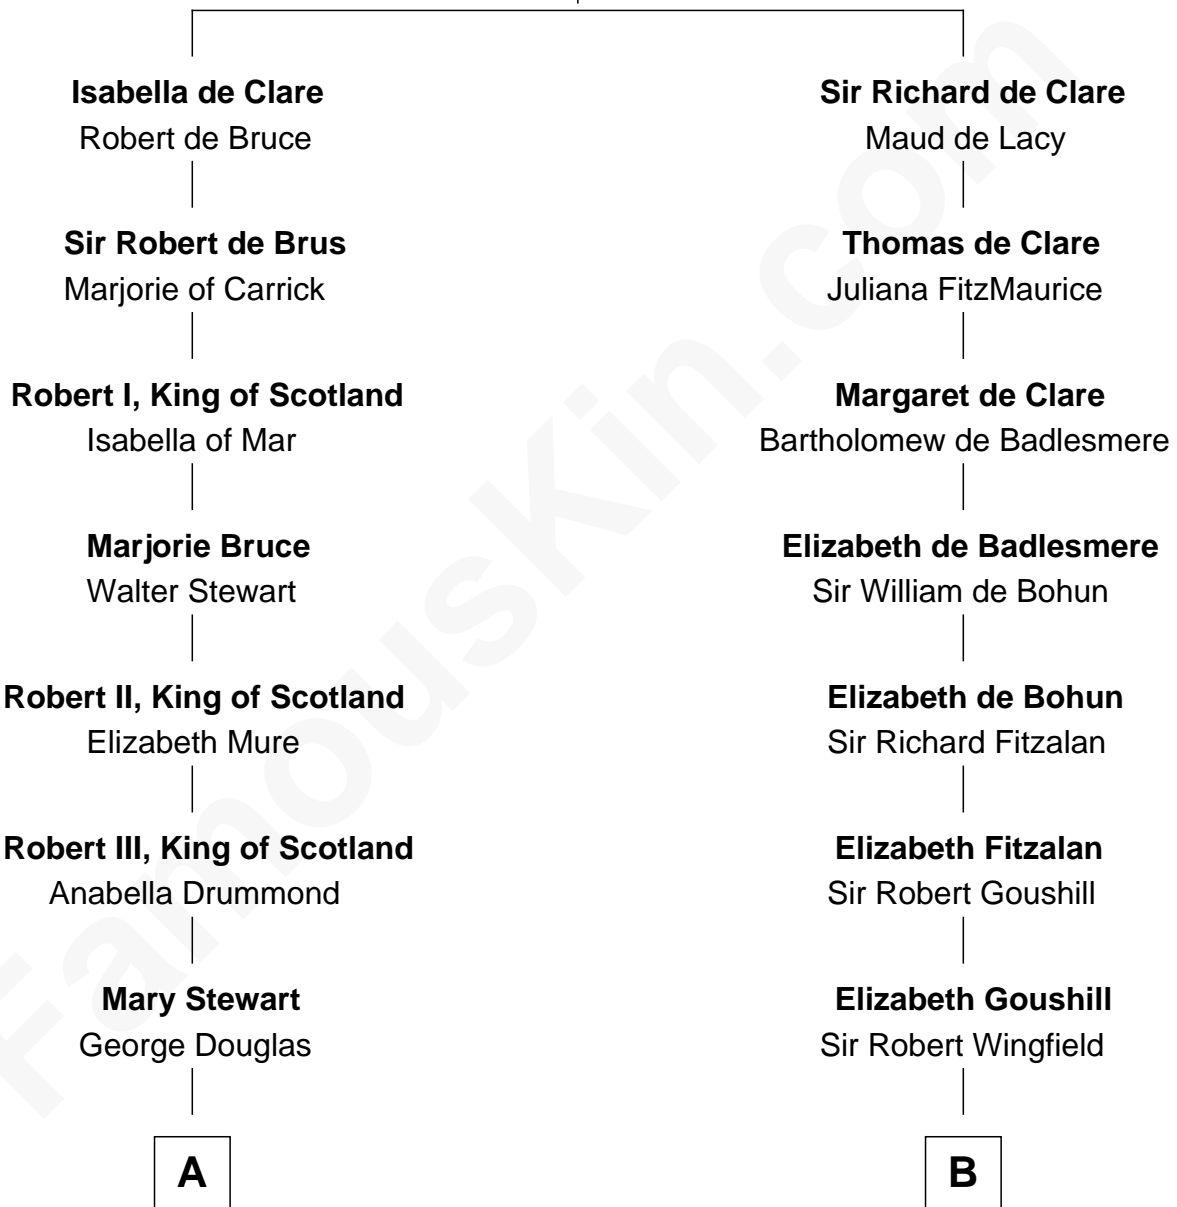

FamousKin.com

Relationship Chart of

Eleanor Roosevelt

First Lady of President Franklin D. Roosevelt

21st cousin of

Franklin D. Roosevelt

32nd U.S. President

Gilbert de Clare

Isabel Marshal

C

Anne Irvine
James Bulloch

James Stephens Bulloch
Martha Stewart

Martha Bulloch
Theodore Roosevelt

Elliott Roosevelt
Anna Rebecca Hall

Eleanor Roosevelt
First Lady of Franklin Roosevelt

D