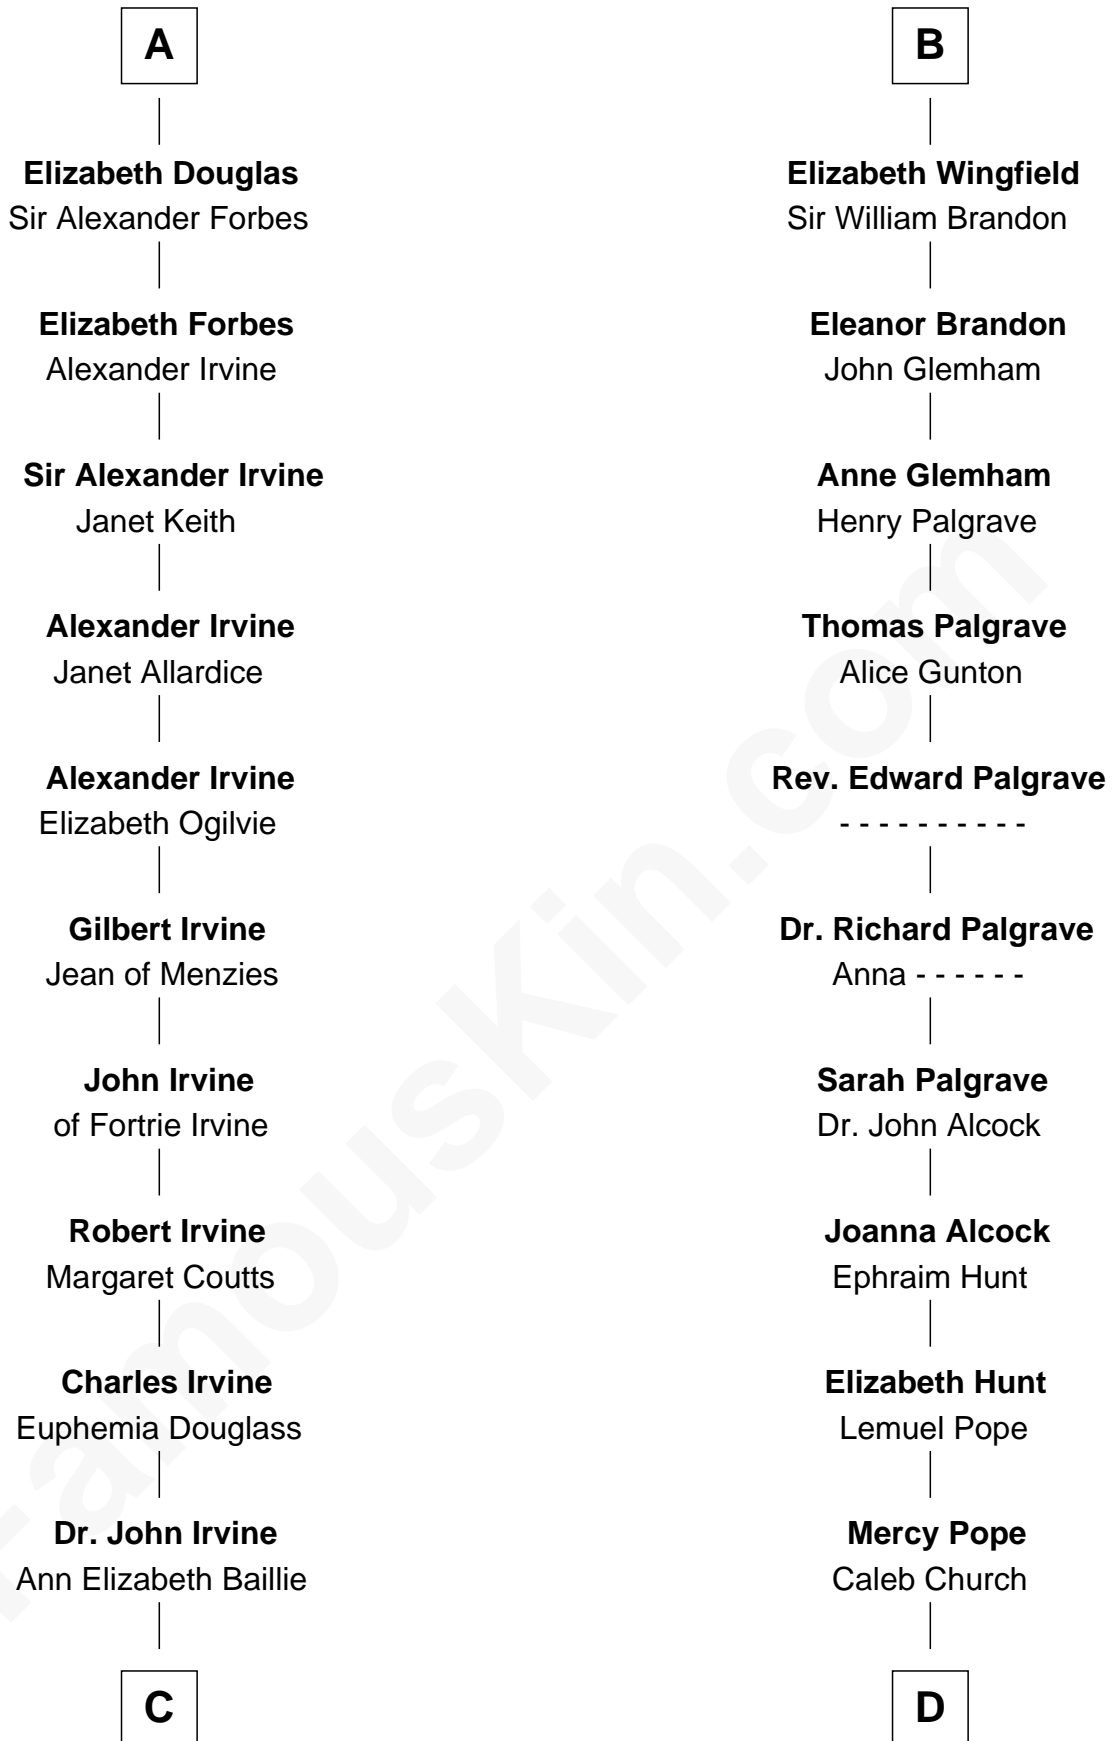

FamousKin.com

Relationship Chart of

Eleanor Roosevelt

First Lady of President Franklin D. Roosevelt

21st cousin of

Franklin D. Roosevelt

32nd U.S. President

Gilbert de Clare

Isabel Marshal

C

Anne Irvine
James Bulloch

James Stephens Bulloch
Martha Stewart

Martha Bulloch
Theodore Roosevelt

Elliott Roosevelt
Anna Rebecca Hall

Eleanor Roosevelt
First Lady of Franklin Roosevelt

D