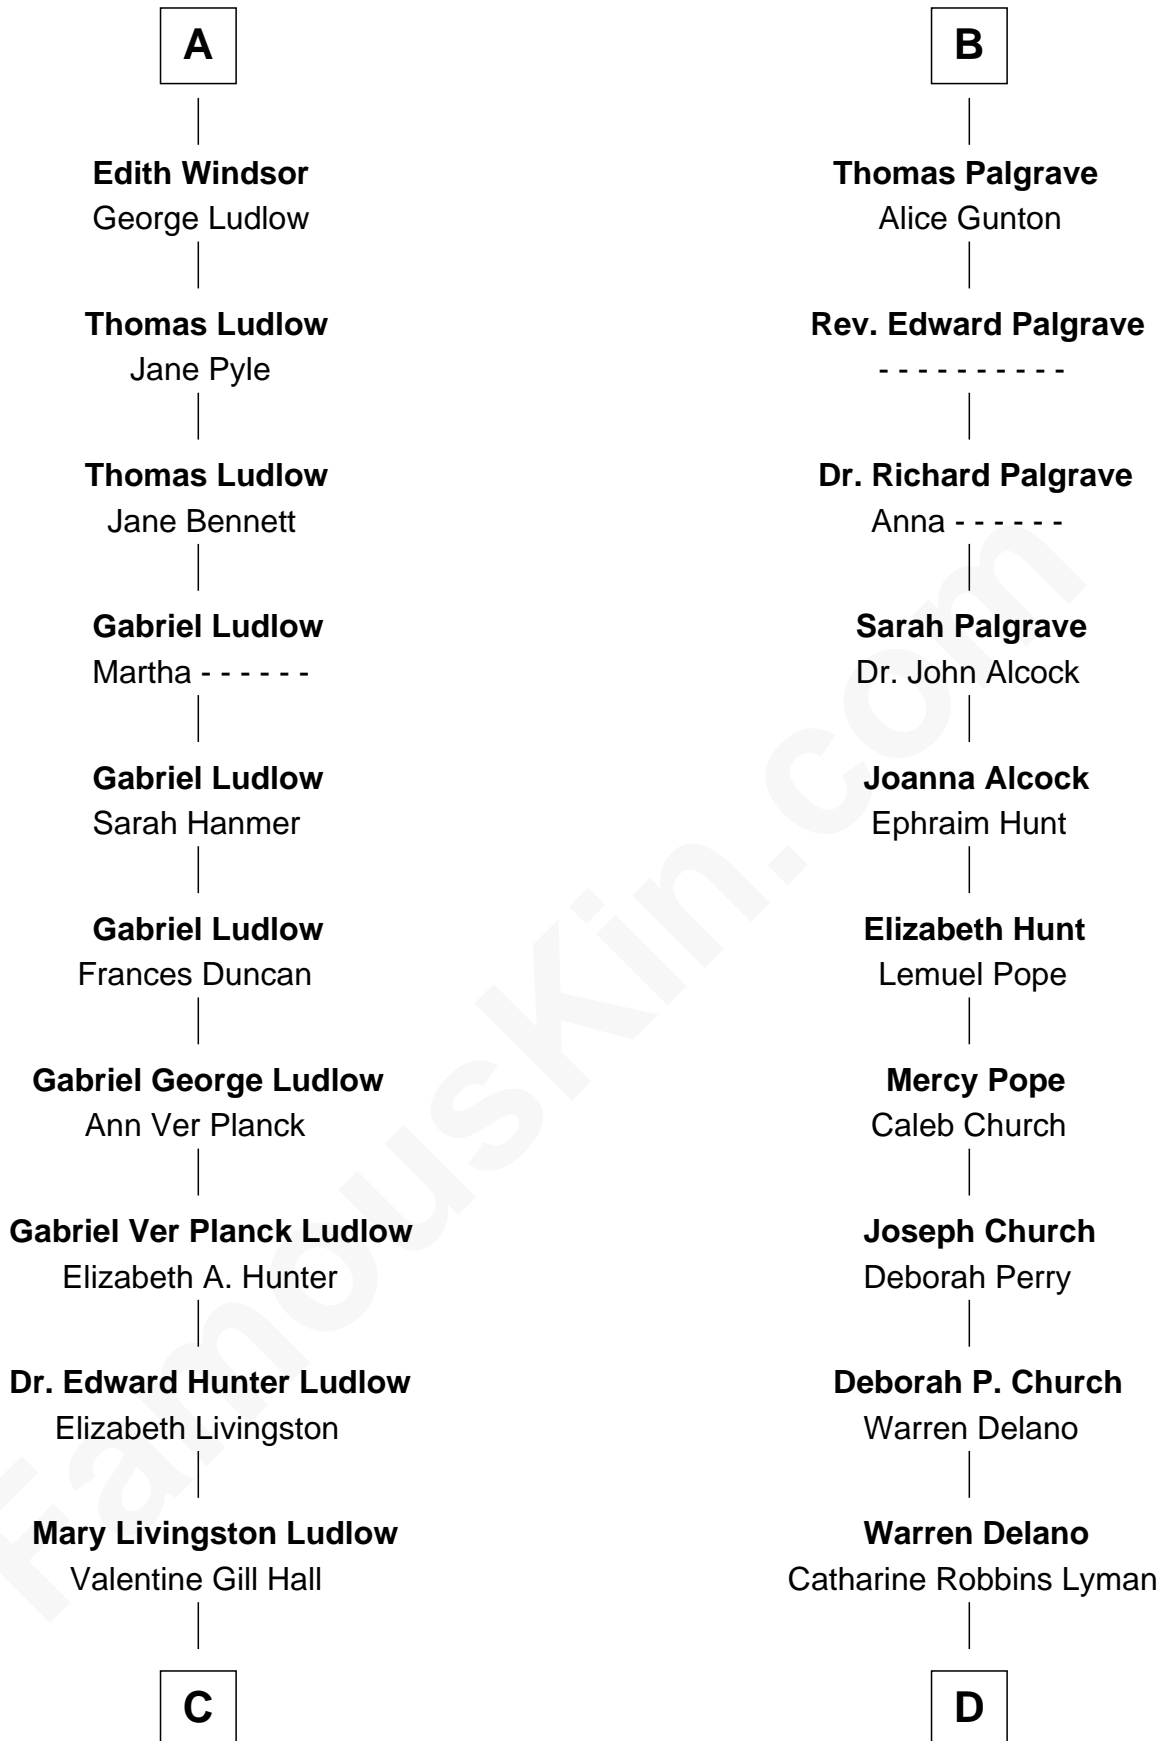

## Relationship Chart of

### Eleanor Roosevelt

*First Lady of President Franklin D. Roosevelt*

18th cousin of

**Franklin D. Roosevelt**  
*32nd U.S. President*

**Humphrey de Bohun**  
Elizabeth Plantagenet

**C**

**Anna Rebecca Hall**

Elliott Roosevelt

**Eleanor Roosevelt**

*First Lady of Franklin Roosevelt*

**D**

**Sara Delano**

James Roosevelt

**Franklin D. Roosevelt**

*32nd U.S. President*