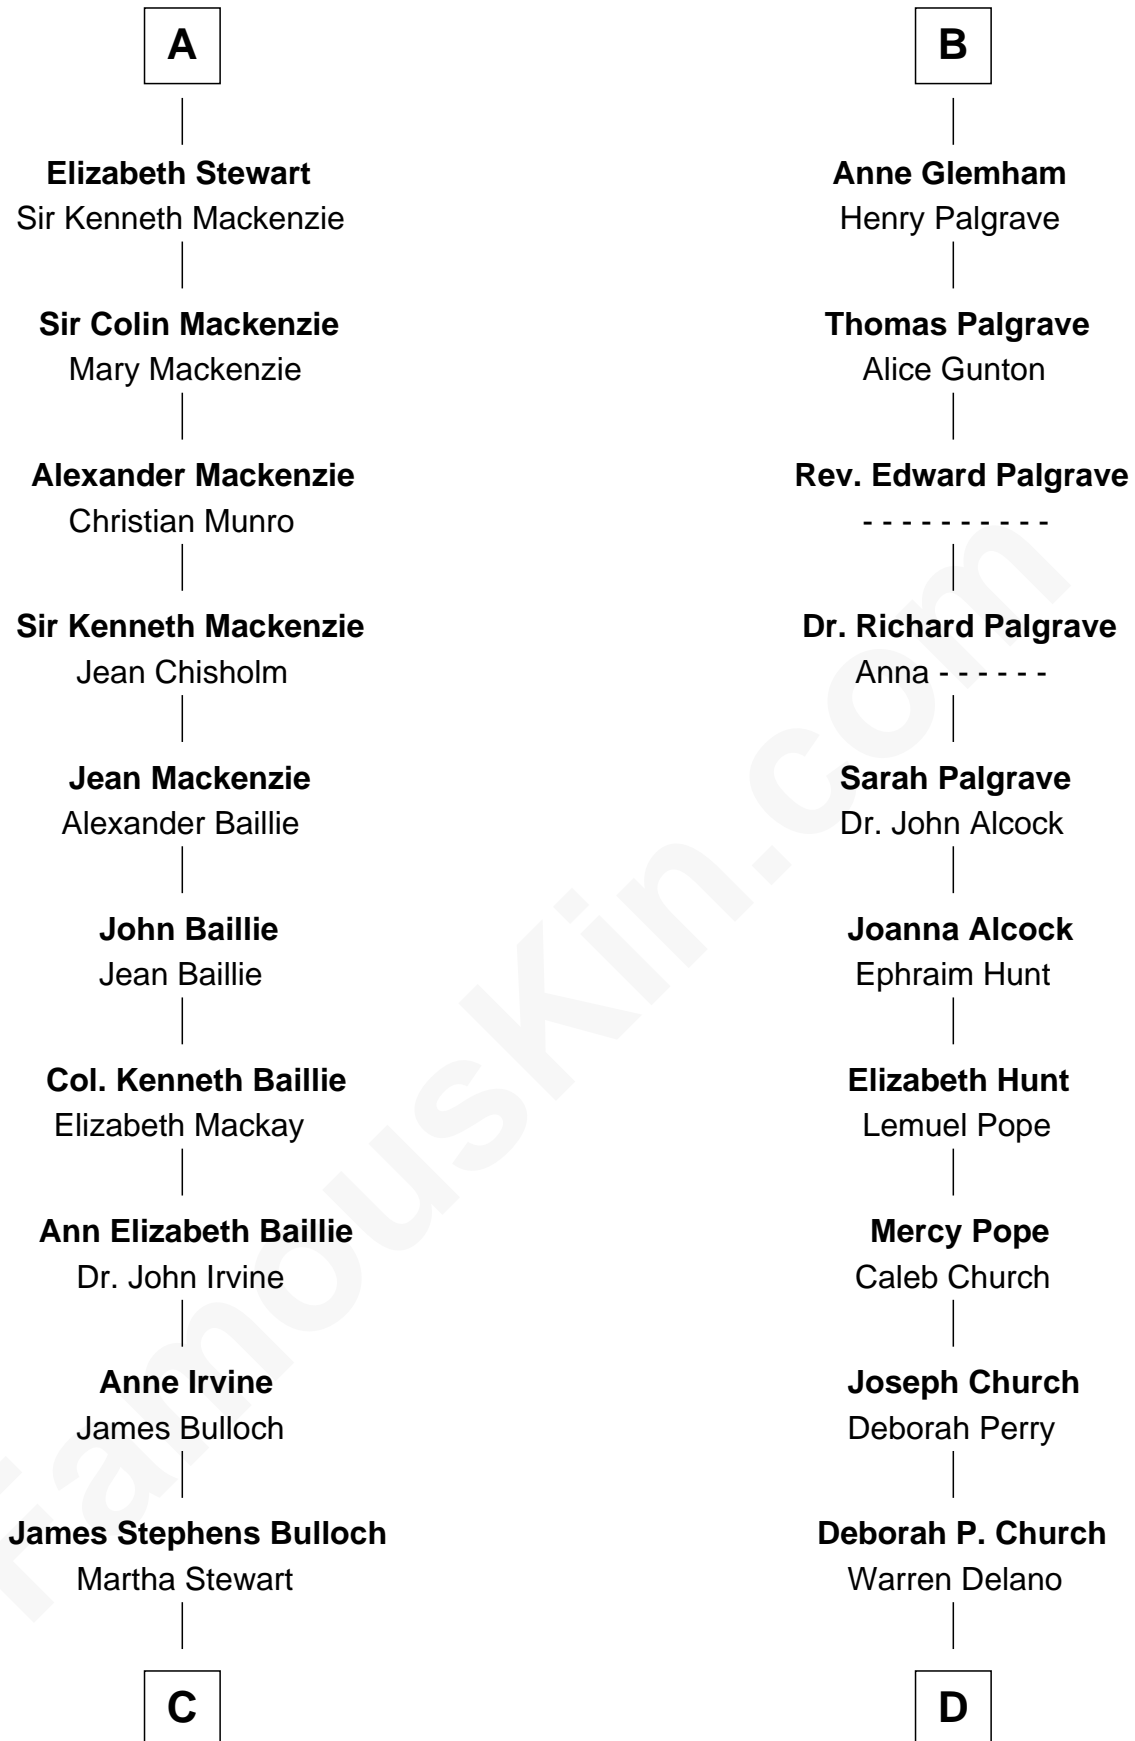

FamousKin.com

Relationship Chart of

Eleanor Roosevelt

First Lady of President Franklin D. Roosevelt

19th cousin of

Franklin D. Roosevelt

32nd U.S. President

Richard Fitzalan

Alice de Saluzzo

C

Martha Bulloch
Theodore Roosevelt

Elliott Roosevelt
Anna Rebecca Hall

Eleanor Roosevelt
First Lady of Franklin Roosevelt

D

Warren Delano
Catharine Robbins Lyman

Sara Delano
James Roosevelt

Franklin D. Roosevelt
32nd U.S. President

FamousKin.com