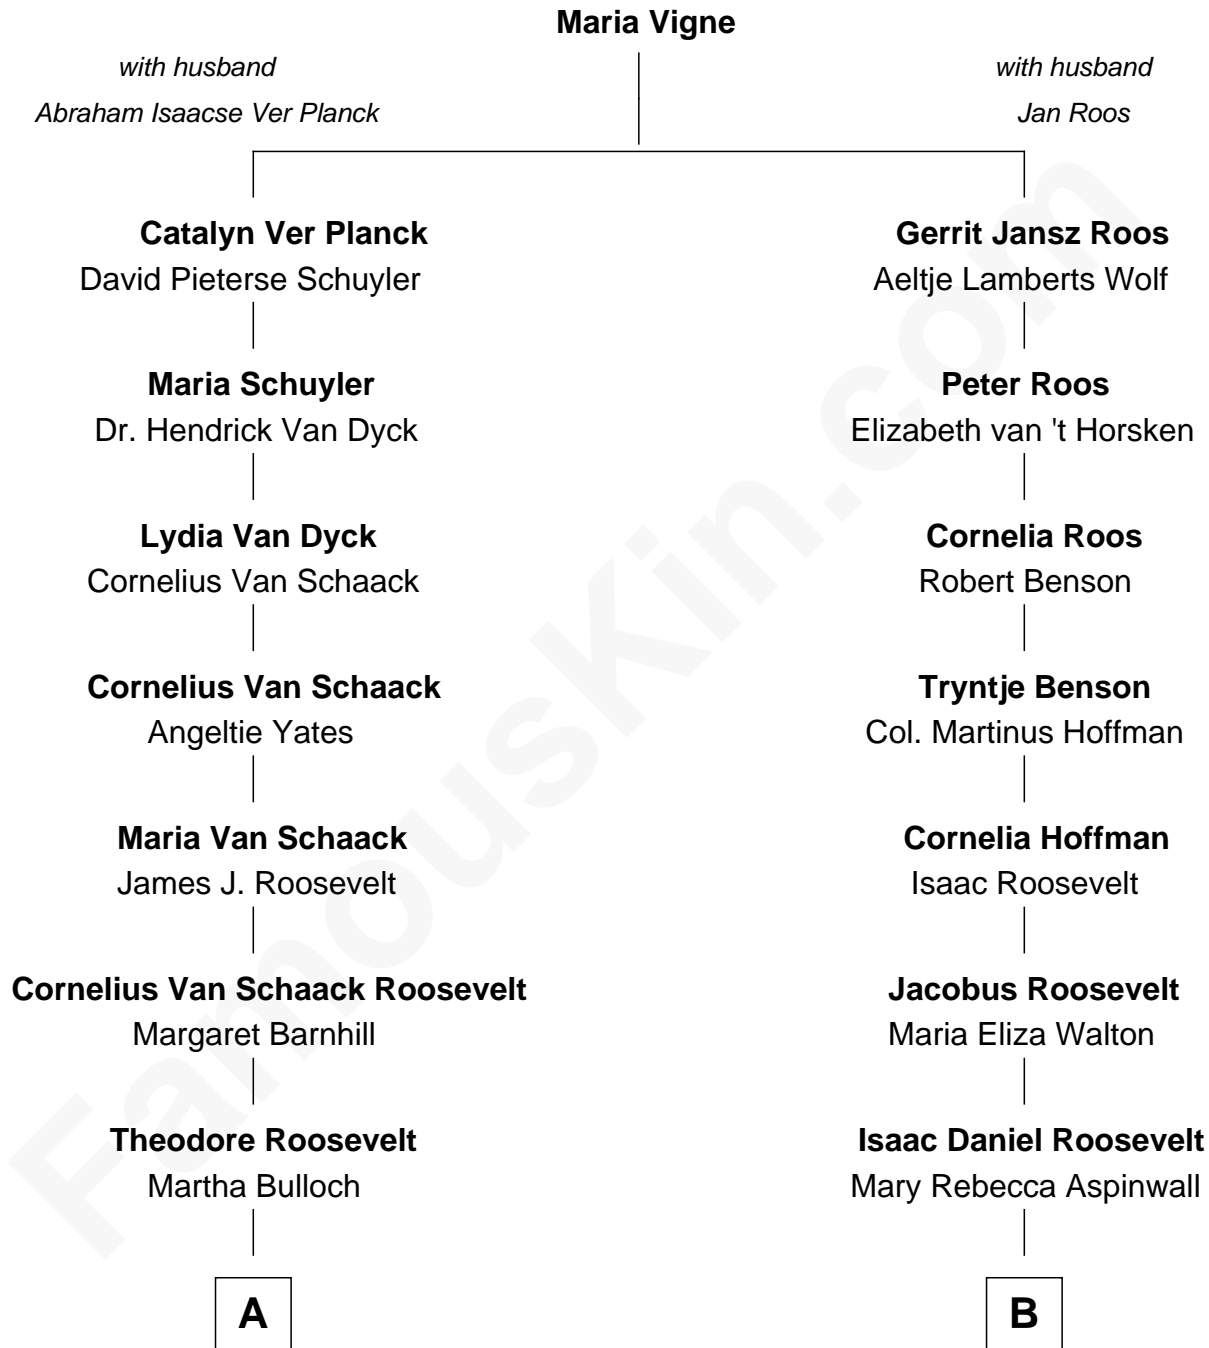

# FamousKin.com

## Relationship Chart of

### Eleanor Roosevelt

*First Lady of President Franklin D. Roosevelt*

8th cousin of

**Franklin D. Roosevelt**  
*32nd U.S. President*

**A**

**Elliott Roosevelt**  
Anna Rebecca Hall

**Eleanor Roosevelt**  
*First Lady of Franklin Roosevelt*

**B**

**James Roosevelt**  
Sara Delano

**Franklin D. Roosevelt**  
*32nd U.S. President*

FamousKin.com