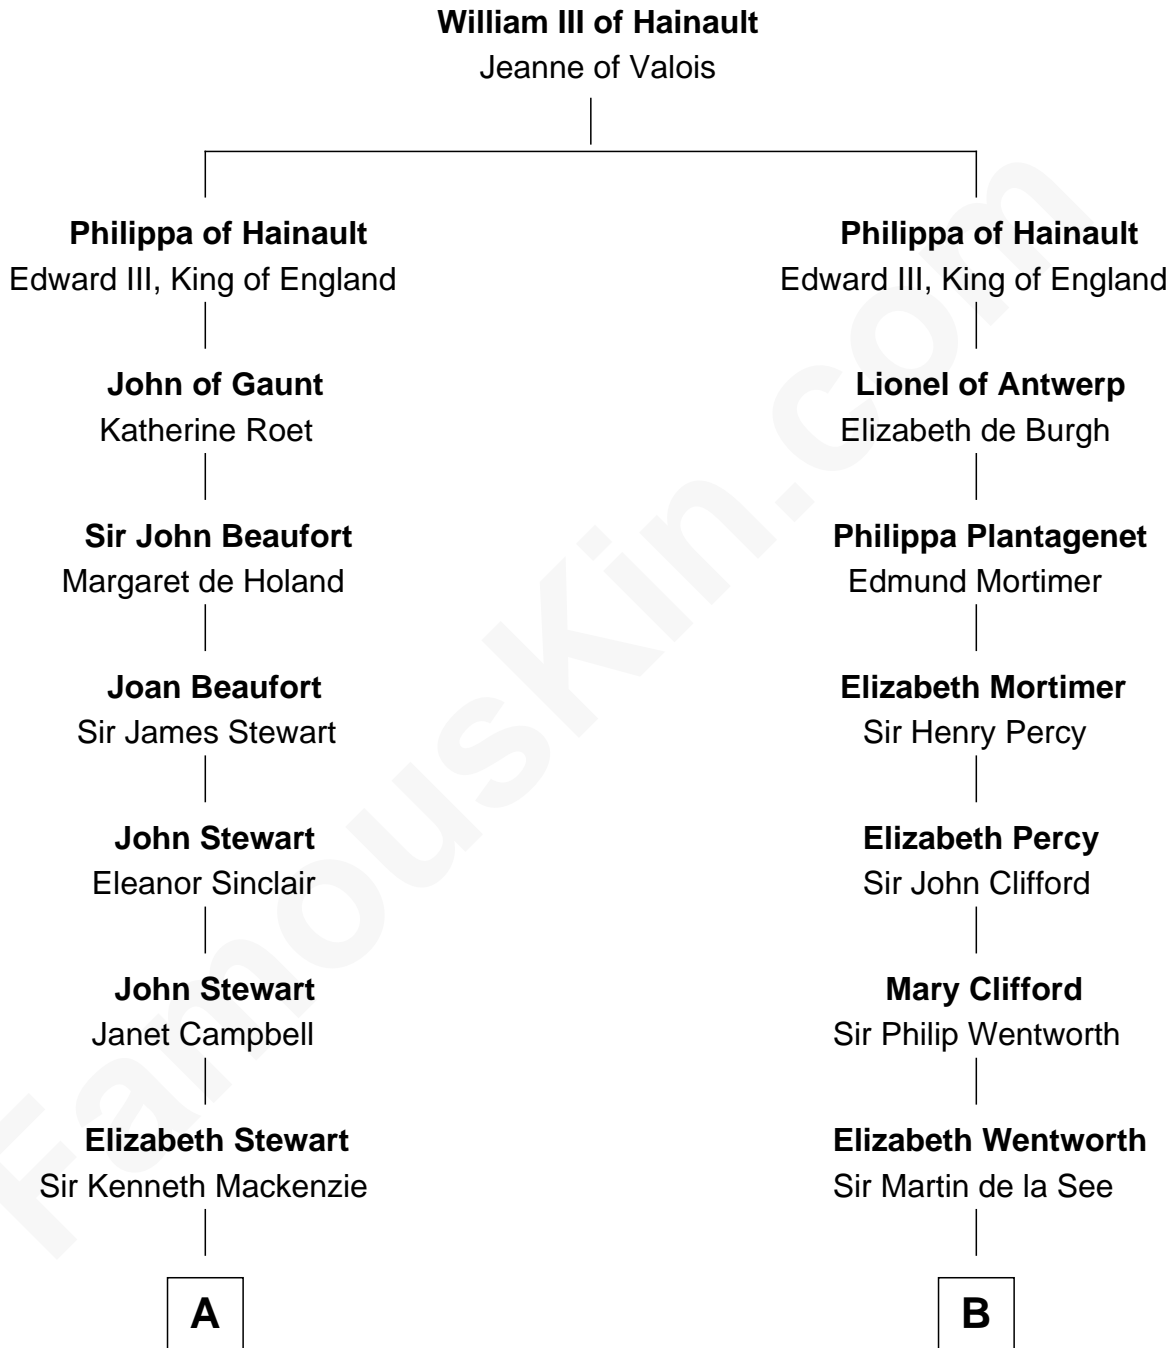

Alice (Lee) Roosevelt

First Wife of President Theodore Roosevelt