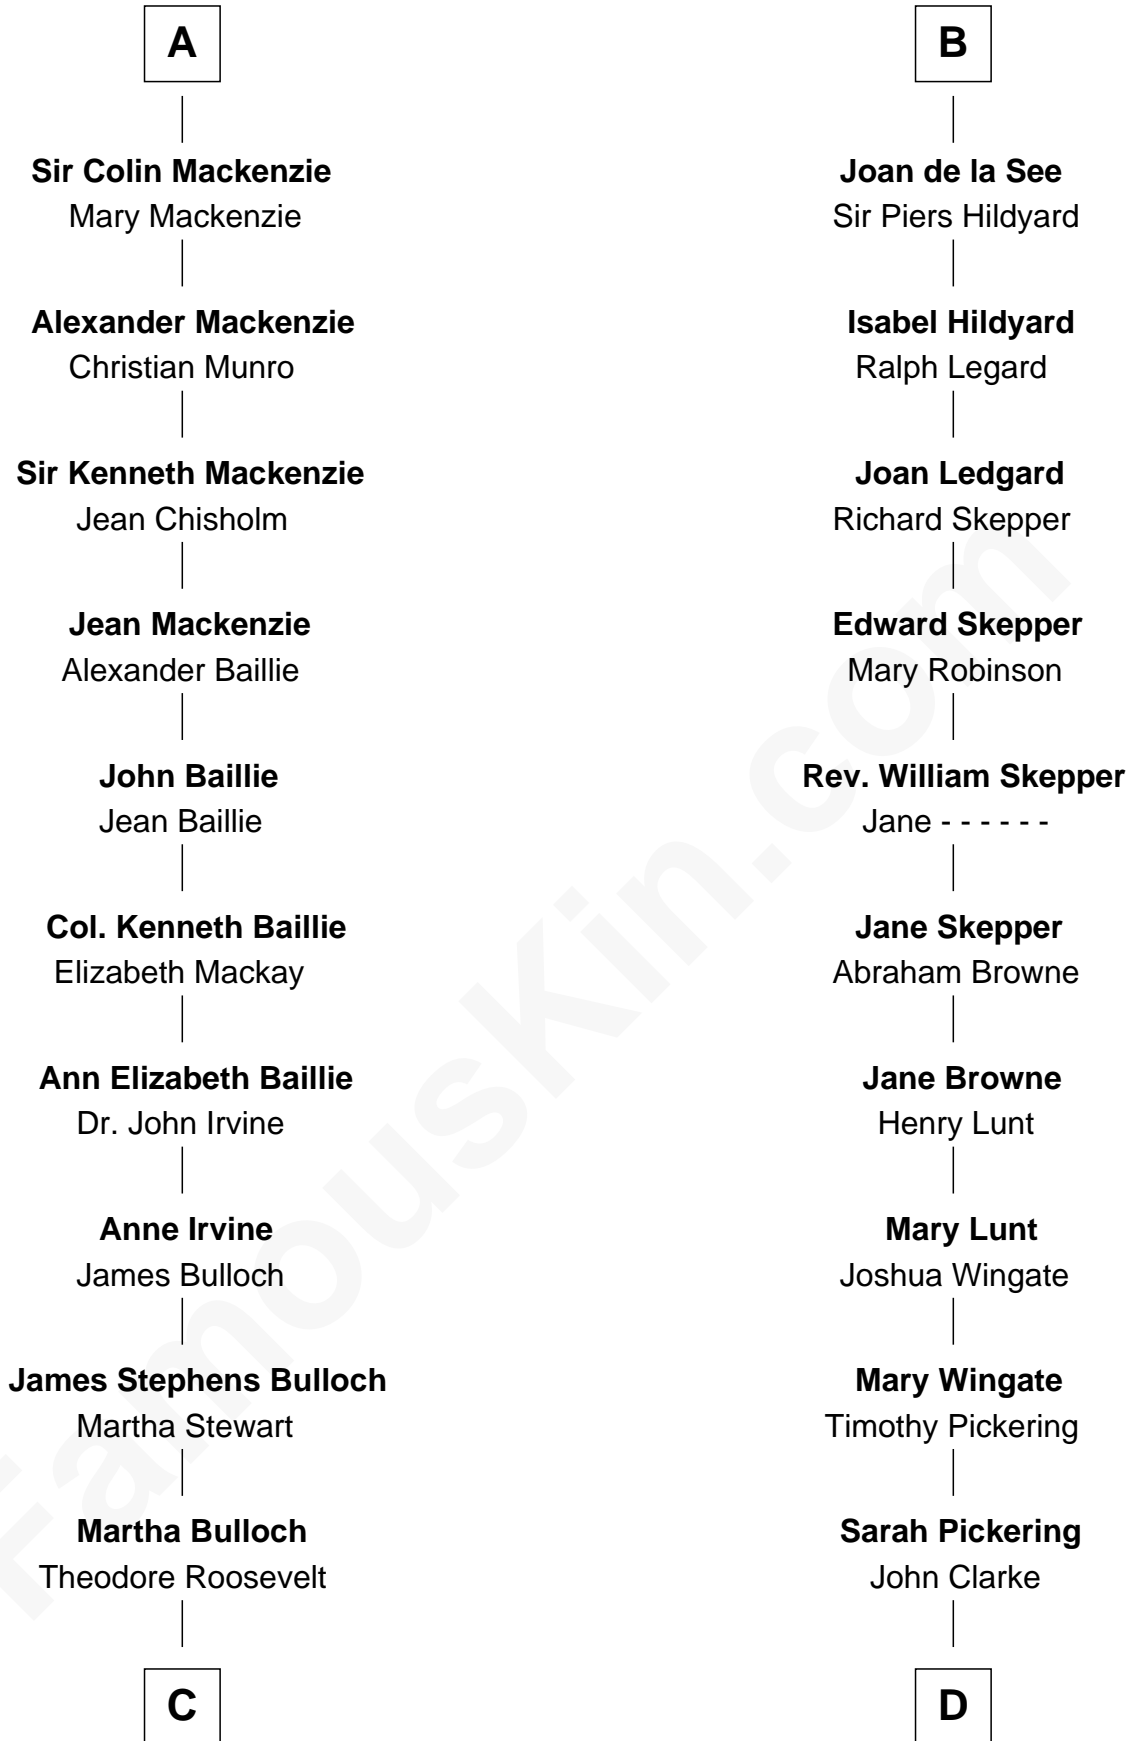

## Relationship Chart of

### Eleanor Roosevelt

*First Lady of President Franklin D. Roosevelt*

18th cousin 3 times removed of

### Alice (Lee) Roosevelt

*First Wife of President Theodore Roosevelt*

**C**

**Elliott Roosevelt**  
Anna Rebecca Hall

**Eleanor Roosevelt**  
*First Lady of Franklin Roosevelt*

**D**

**Nancy Clarke**  
Francis Cabot