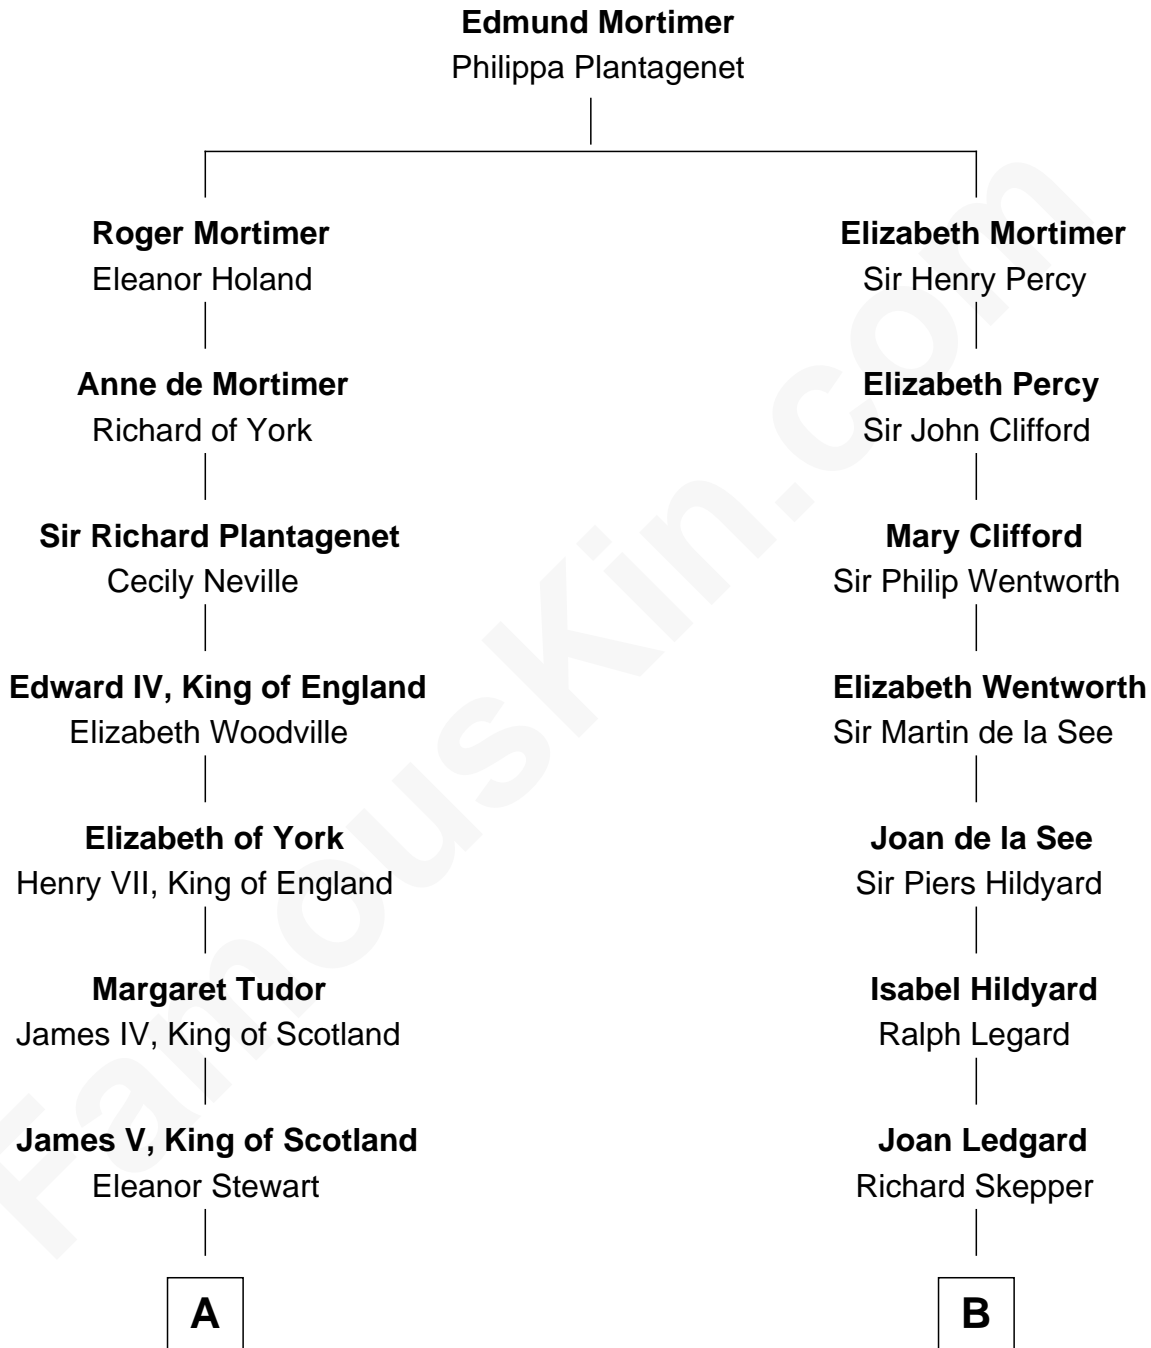

FamousKin.com

Relationship Chart of

Eleanor Roosevelt

First Lady of President Franklin D. Roosevelt

18th cousin 1 time removed of

Alice (Lee) Roosevelt

First Wife of President Theodore Roosevelt

C

Mary Livingston Ludlow

Valentine Gill Hall

Anna Rebecca Hall

Elliott Roosevelt

Eleanor Roosevelt

First Lady of Franklin Roosevelt

D

George Cabot Lee

Caroline Watts Haskell

Alice (Lee) Roosevelt

Wife of President Theodore Roosevelt

FamousKin.com